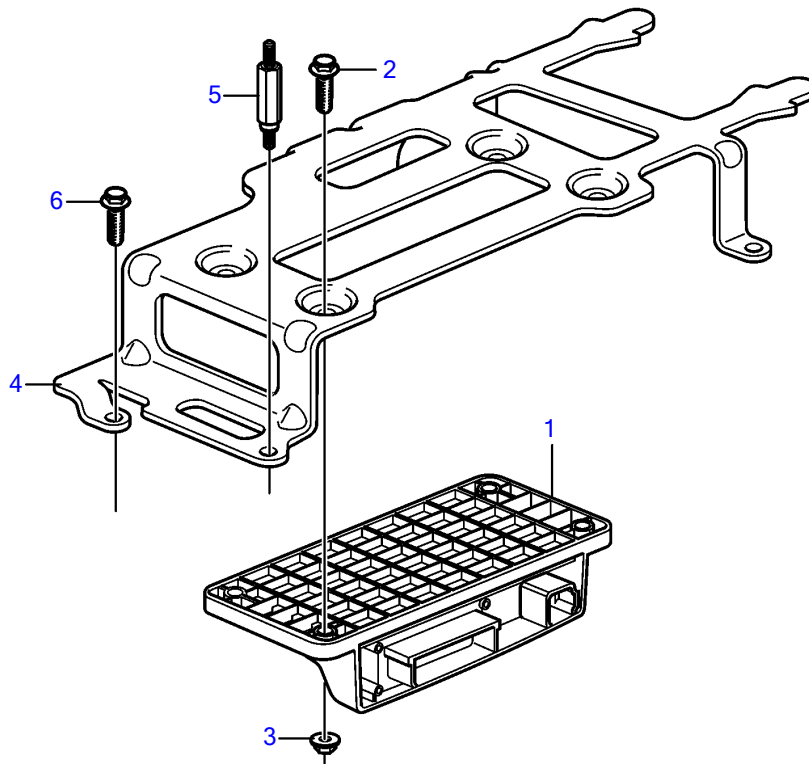

8.1IPSE-JF

24121

8.1IPSE-JF

REF	PART NO.	QTY	DESCRIPTION
1	3849496	1	Control unit
2	945444	4	Flange screw
3	945408	4	Flange nut
4	40005740	1	Bracket
5	21128472	2	Support
6	946544	3	Flange screw