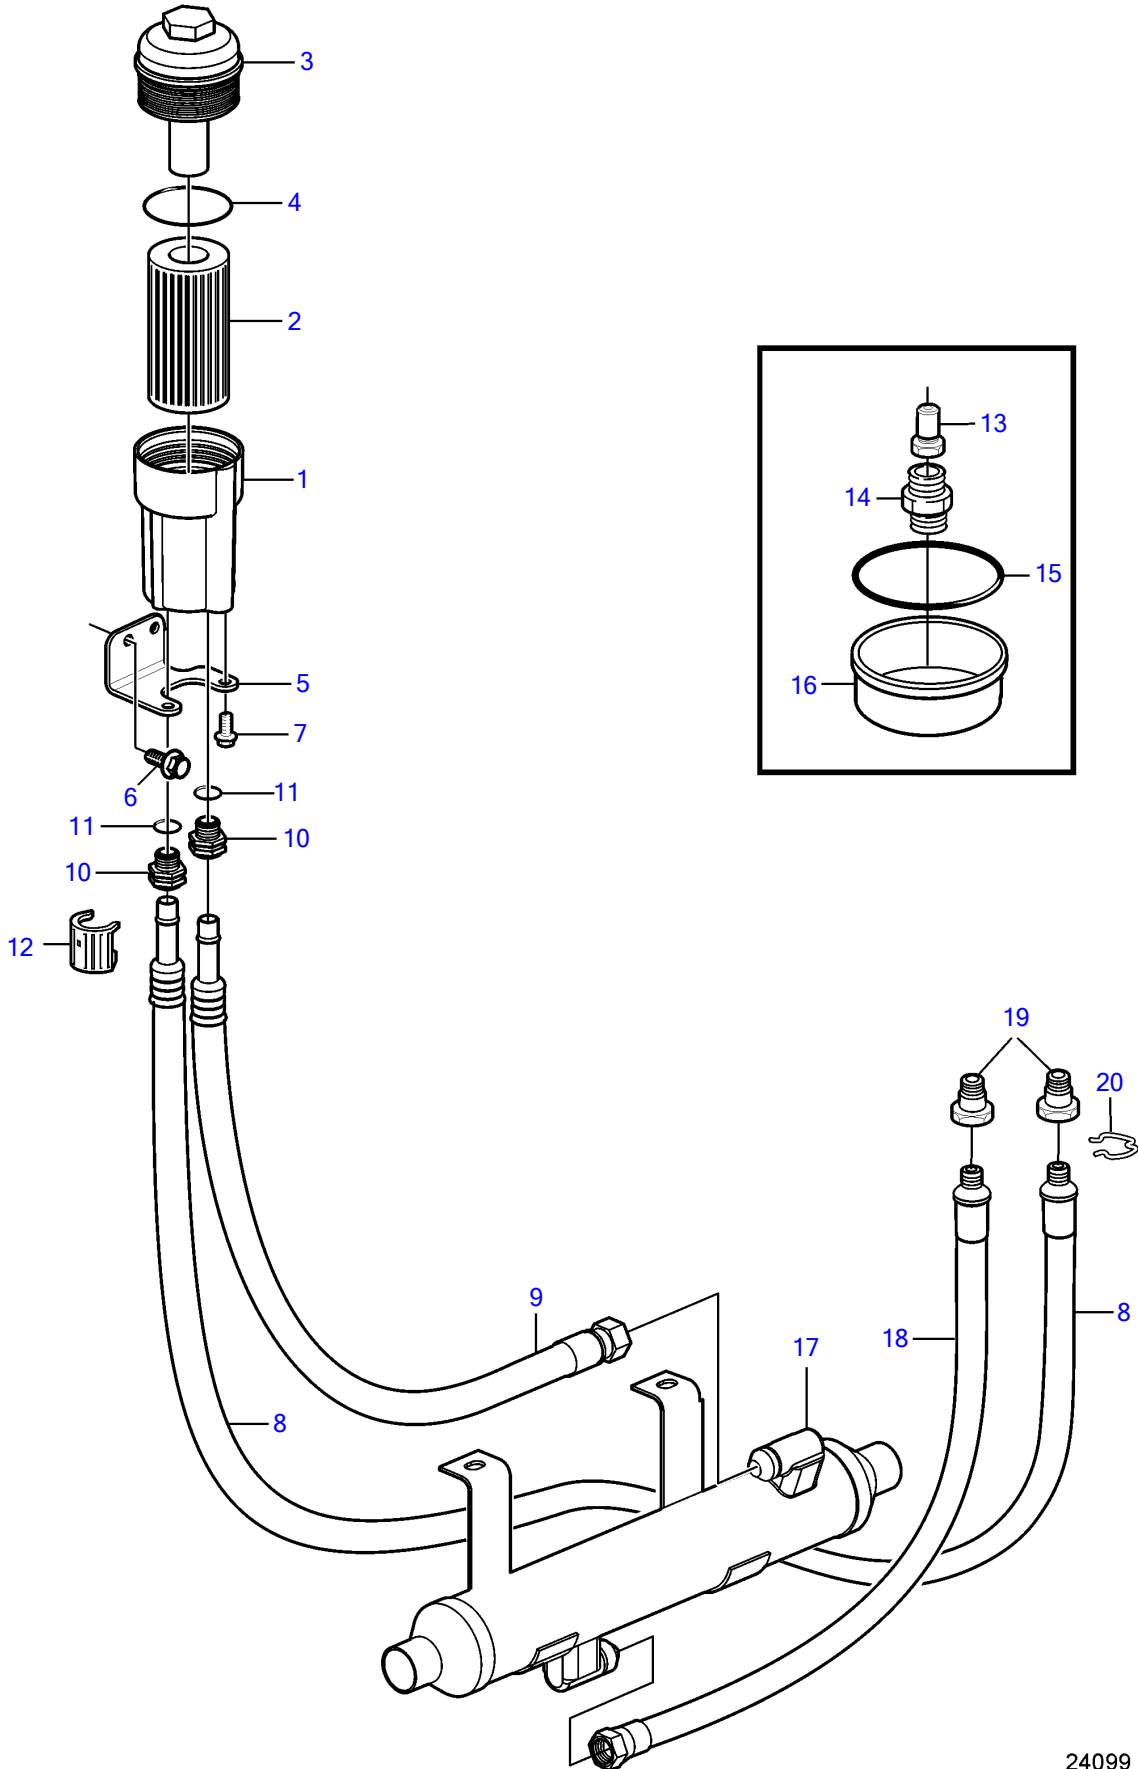

## 8.1IPSE-JF

REF	PART NO.	QTY	DESCRIPTION	NOTES
1	3886659	1	Oil reservoir	
2	8692305	1	Oil filter	
3	3875234	1	Cardboard tube	
4		1	• O-ring	not sold separately
5	21106491	1	Bracket	
6	3595499	2	Flange screw	
7	3595499	2	Flange screw	
8	3888723	1	Oil line	
9	3888721	1	Oil line	
10	3886181	2	Fitting screw	
11		2	• O-ring	not sold separately
12	3888543	2	Clip	
13	857518	1	Valve	
14	3852097	1	Connector	
15	3852470	1	O-ring	
16	3860951	1	Housing	
17	3808572	1	Oil cooler	
18	3886071	1	Oil line	
19	3859083	2	Retainer	
20		2	• Clip	not sold separately