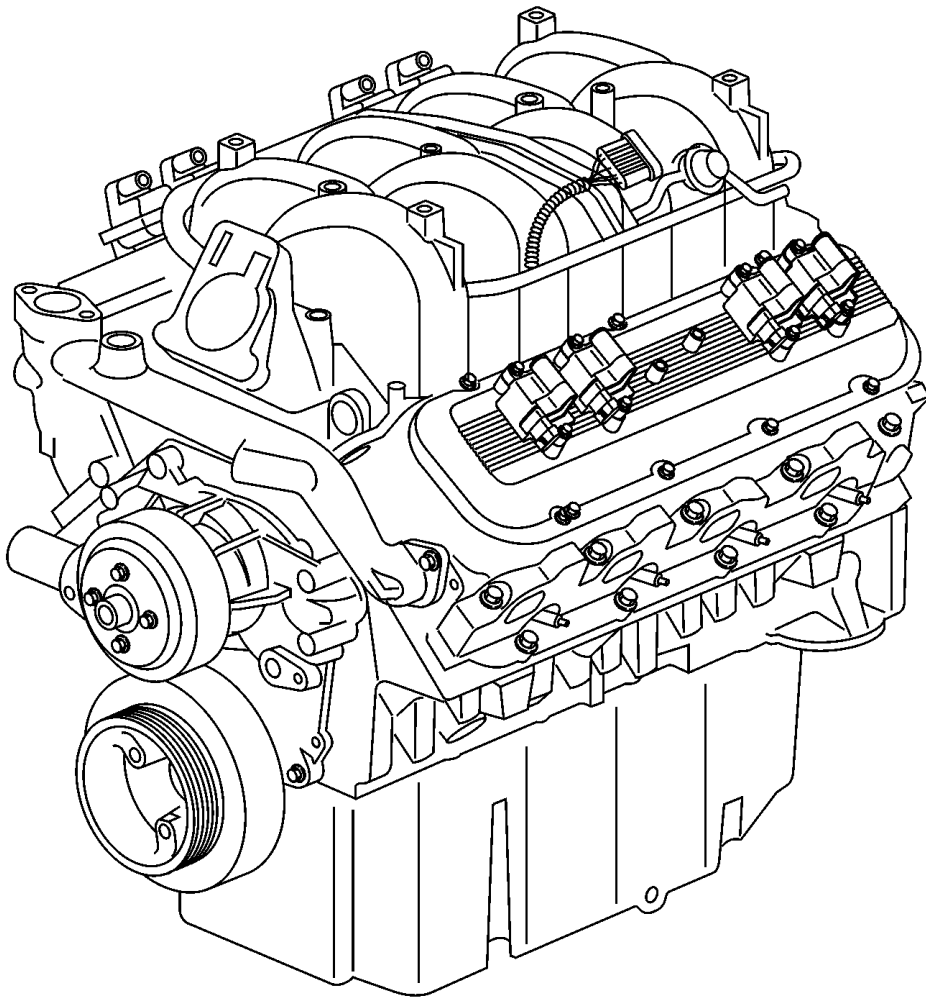

1

24338

8.1IPSE-JF

REF	PART NO.	QTY	DESCRIPTION	SEE SEC.	NOTES
1					Image is a generic picture of longblock, details about included parts are in parts bulletin.
	3863398	1	Longblock		
			• Bulletin P-21-0-26	P-21-0-26-EN	8.1L Longblock, remanufactured