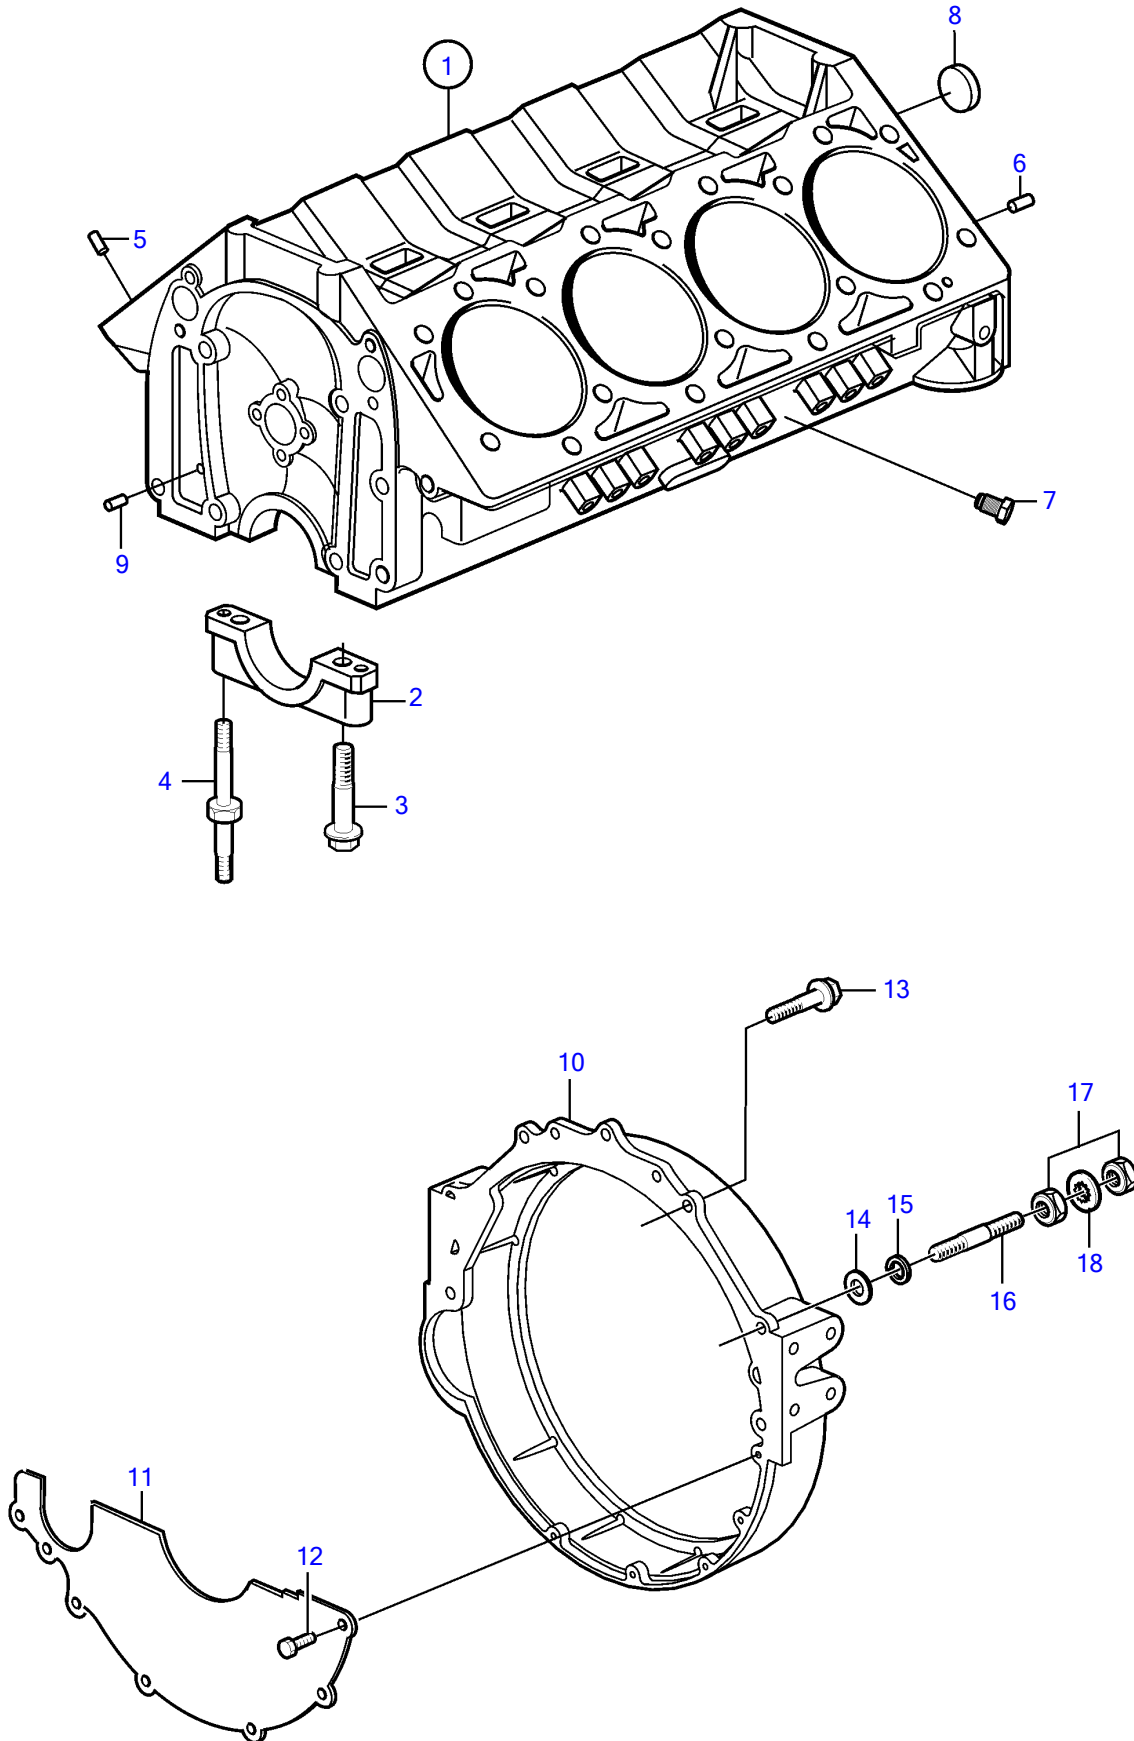

8.1IPSE-JF

8.1IPSE-JF

REF	PART NO.	QTY	DESCRIPTION	NOTES
1		1	Cylinder block	See "Longblock" section not sold separately
2		5	• Bearing cap	
3	3861256	10	Bolt	
4	3861331	10	Stud	
5	3861306	4	Locating pin	
6	3856001	2	Pin	
7	3861669	2	Plug	
8	3853348	1	Core plug	
9	3855972	2	Pin	
10	3851722	1	Flywheel housing	
11	3854604	1	Cover	
12	3852421	4	Screw	
13	947790	4	Flange screw	
14	980933	2	Washer	
15	3852046	2	Spring washer	
16	21162373	2	Stud	
17	971071	6	Hexagon nut	
18	982679	4	Toothed washer	