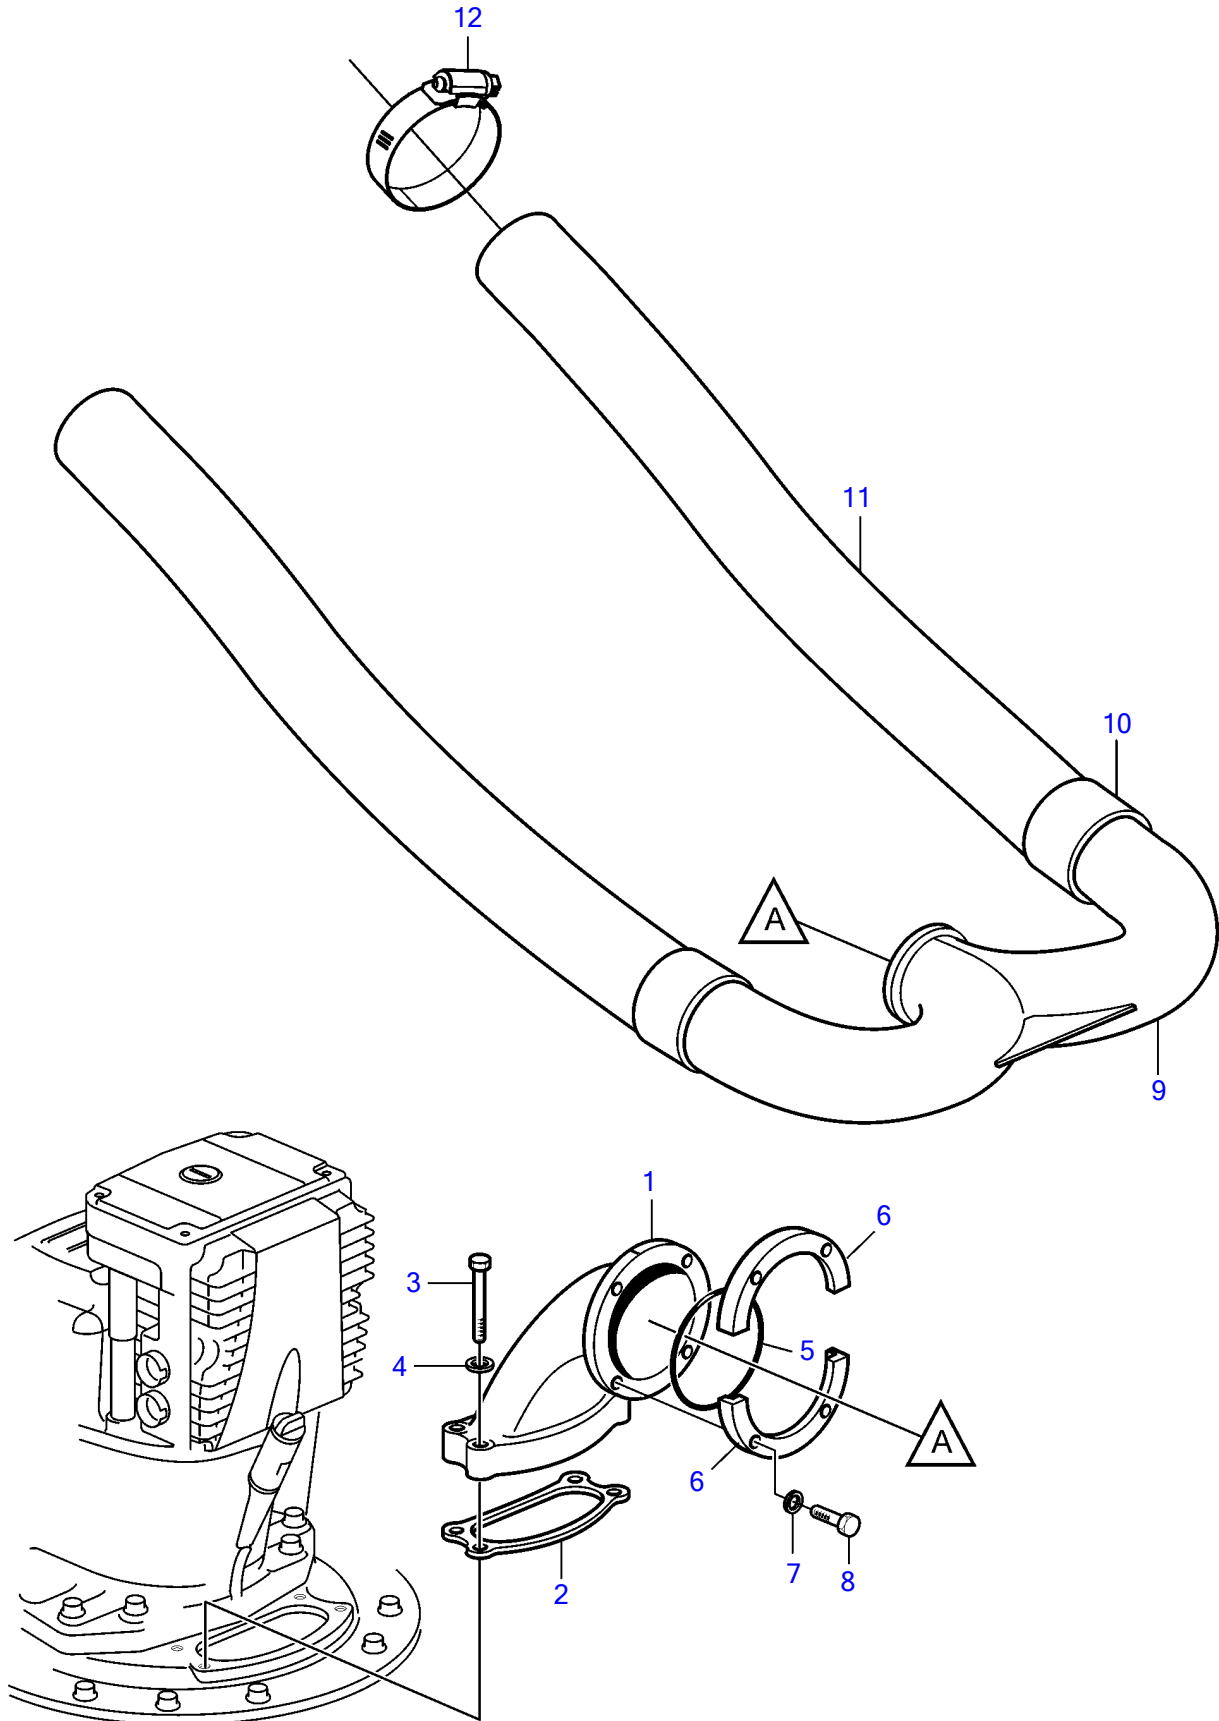

## 8.1IPSCE-PF, 8.1IPSCE-Q

REF	PART NO.	QTY	DESCRIPTION	NOTES
1	3861077	1	Exhaust riser	
2	3862150	1	Gasket	
3	984699	4	Hexagon screw	
4	942551	8	Washer	
5	424830	1	Sealing ring	
6	3819212	2	Flange	
7	942551	4	Washer	
8	984698	4	Hexagon screw	
9	3594002	1	Exhaust pipe	For standard (335mm) jackshaft
10		2	Clamp	not sold separately
11		2	Hose	not sold separately
12	3863443	4	Hose clamp	