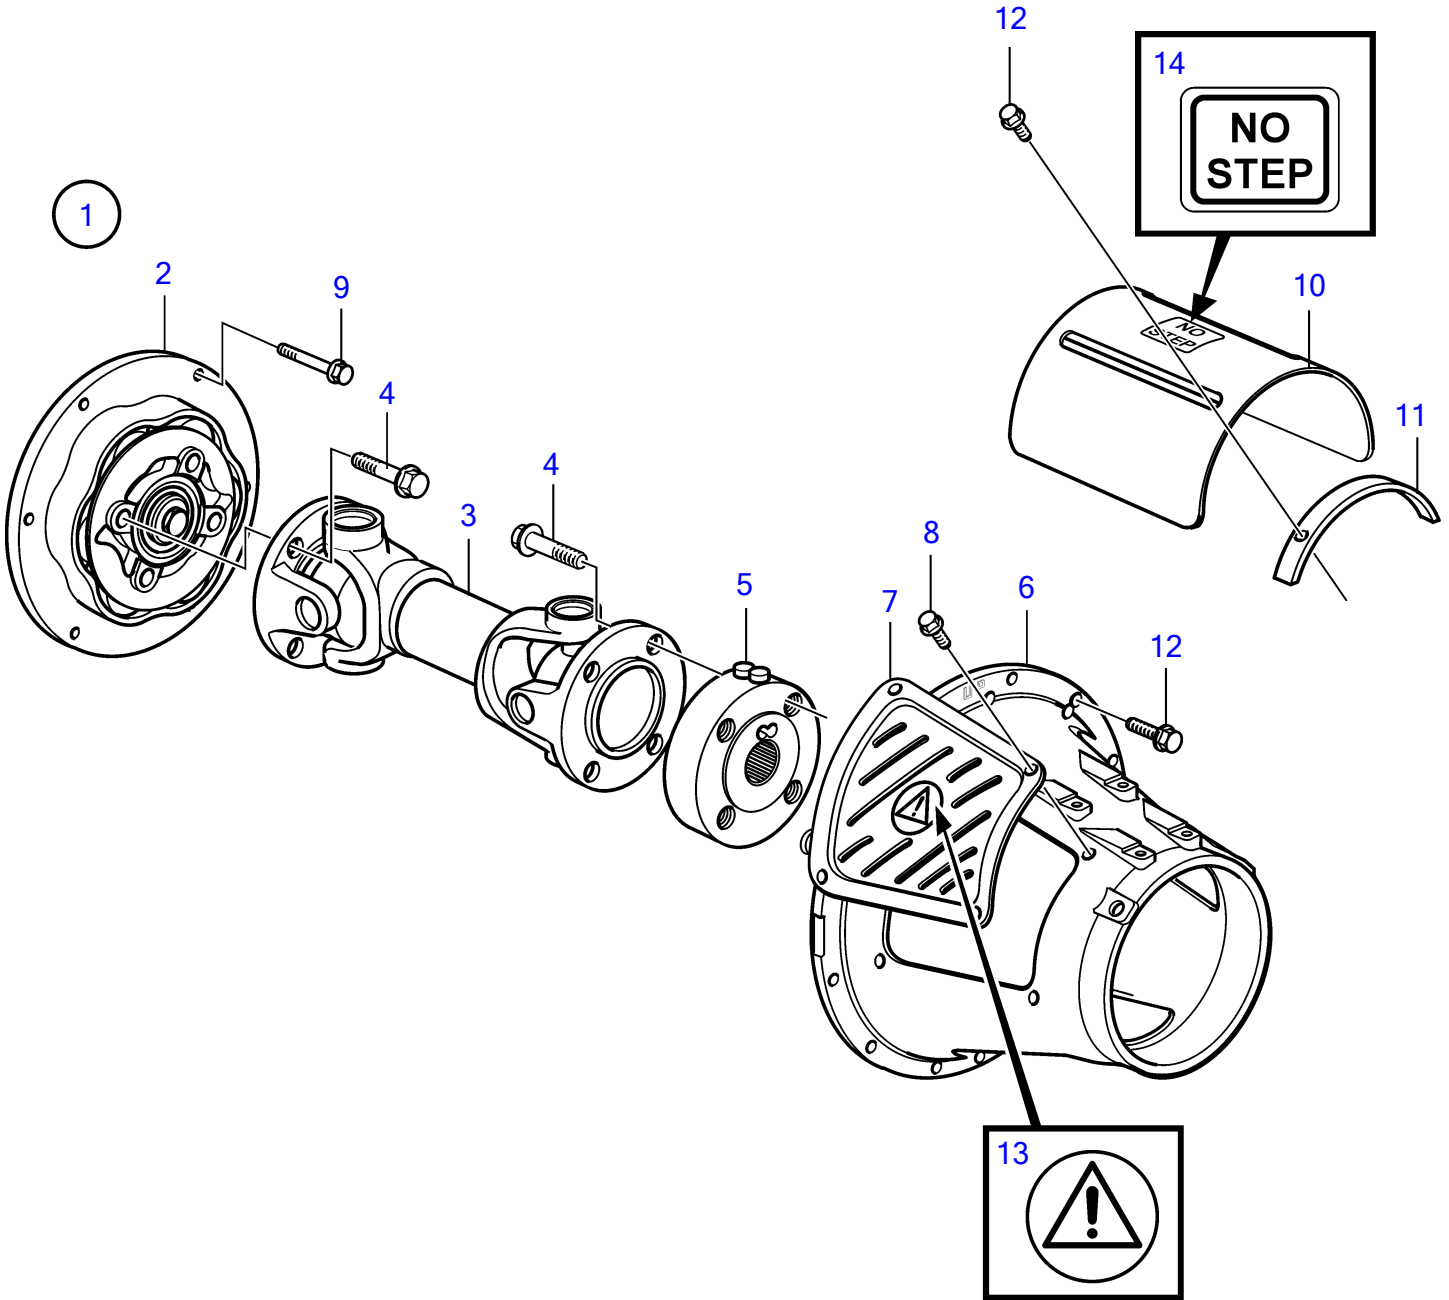

8.1IPSCE-PF, 8.1IPSCE-Q

25829

8.1IPSCE-PF, 8.1IPSCE-Q

REF	PART NO.	QTY	DESCRIPTION	NOTES
1	3595235	1	Flexible coupling	
2	21509615	1	• Roller kit	Kit includes 6 pcs rubber rollers
3	3861048	1	Propeller shaft	L=335mm
4	465826	8	Flange screw	
5	3862153	1	Flange	
6	3861047	1	Protecting casing	Replaced by 21657788
	21657788	1	Protecting casing	
7	3862871	2	Protecting screen	
8	968476	8	Flange screw	
9	965186	6	Flange screw	
10	3862515	1	Protecting plate	
11	3862869	1	Tensioning ring	
12	946752	11	Flange screw	
13	3817024	2	Decal	
14	841144	1	Decal	