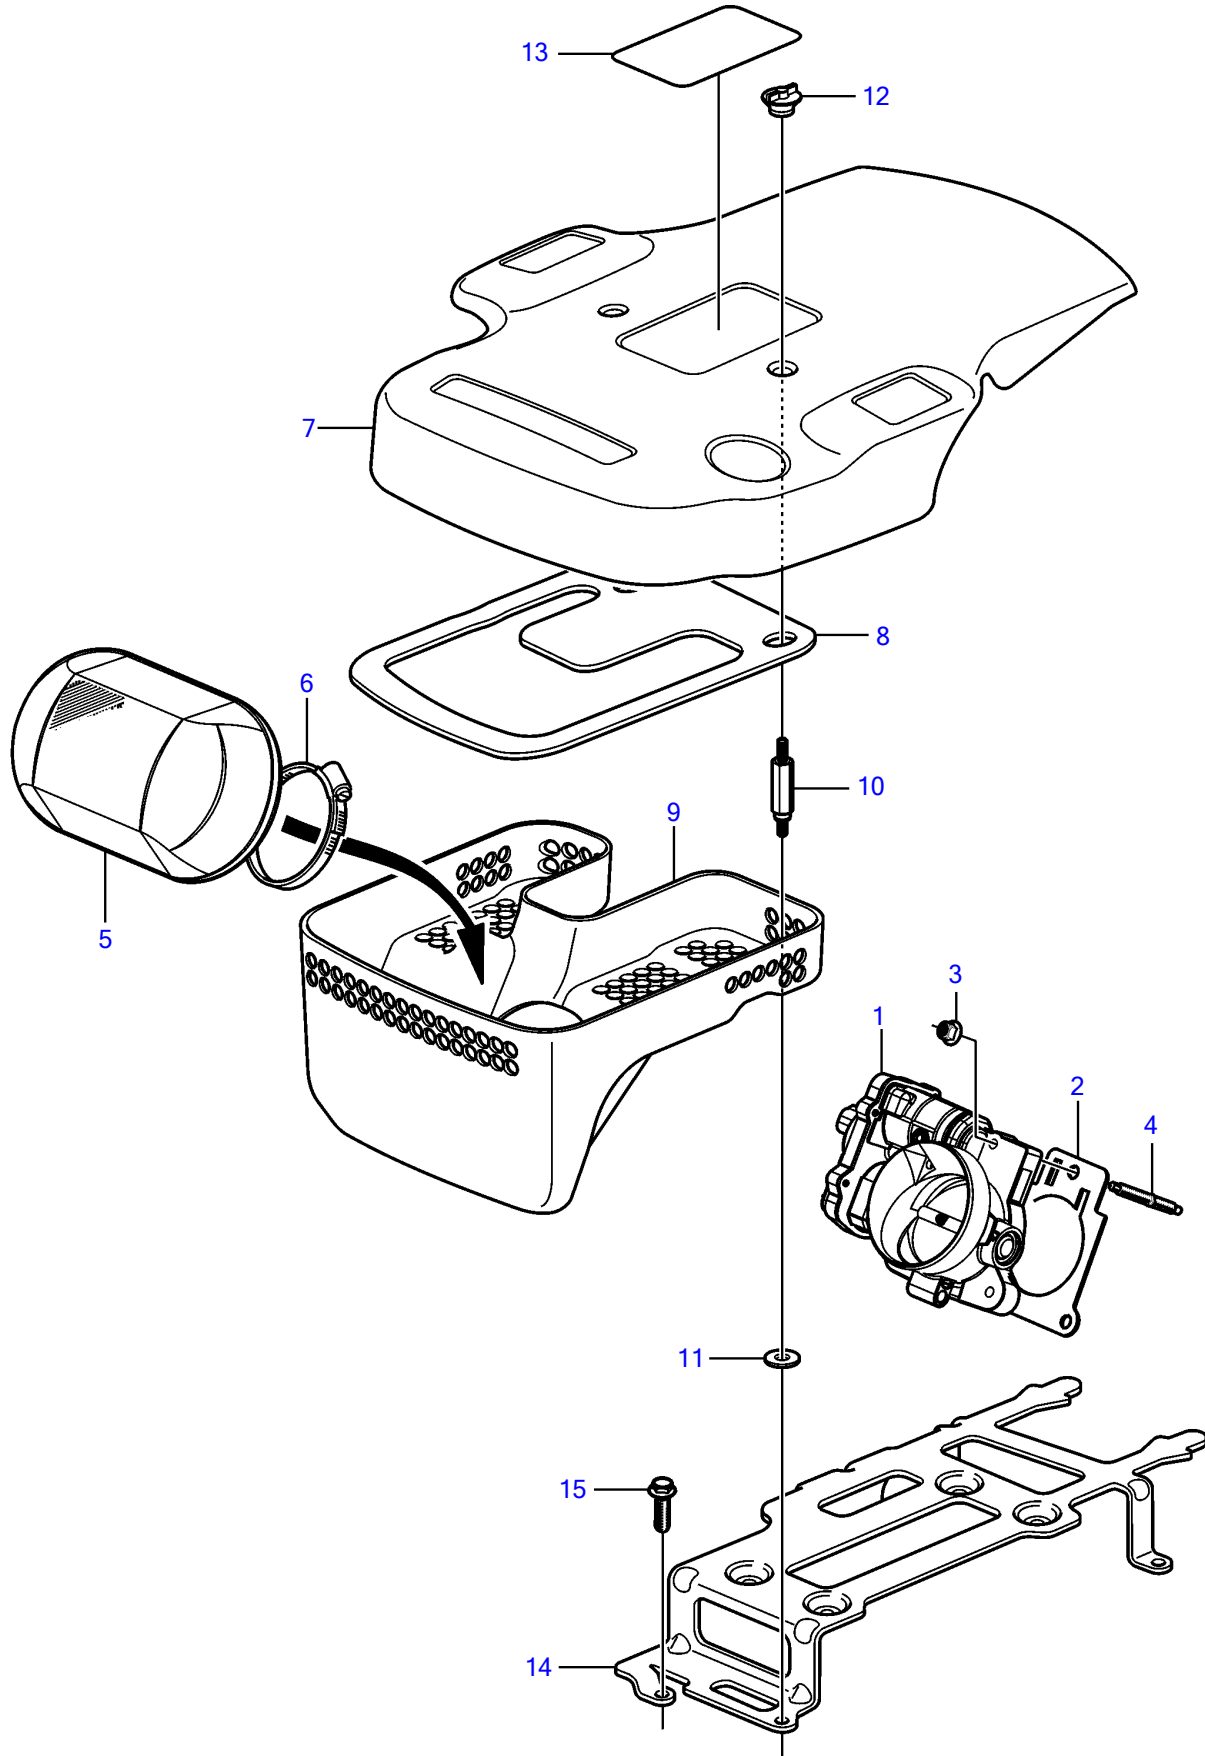

8.1IPSCE-PF, 8.1IPSCE-Q

8.1IPSCE-PF, 8.1IPSCE-Q

REF	PART NO.	QTY	DESCRIPTION	NOTES
1	3817844	1	Throttle body	
		1	• Switch, idle validation	not sold separately
		2	• Sensor, throttle position	not sold separately
2	3593644	1	Gasket kit	
3	981124	3	Flange nut	
4	3857486	3	Stud	
5	3818427	1	Flame shield	
6	3847663	1	Hose clamp	
7	21129539	1	Cover	
8	40005098	1	• Gasket	
9	3847652	1	Muffler	
10	21128472	2	Support	
11	(3852054)	1	Washer	Obsolete part
12	3841608	2	Wing nut	
13	40005139	1	Decal	IPS500G
	21176793	1	Decal	IPS550G
14	40005740	1	Bracket	
15	946544	3	Flange screw	