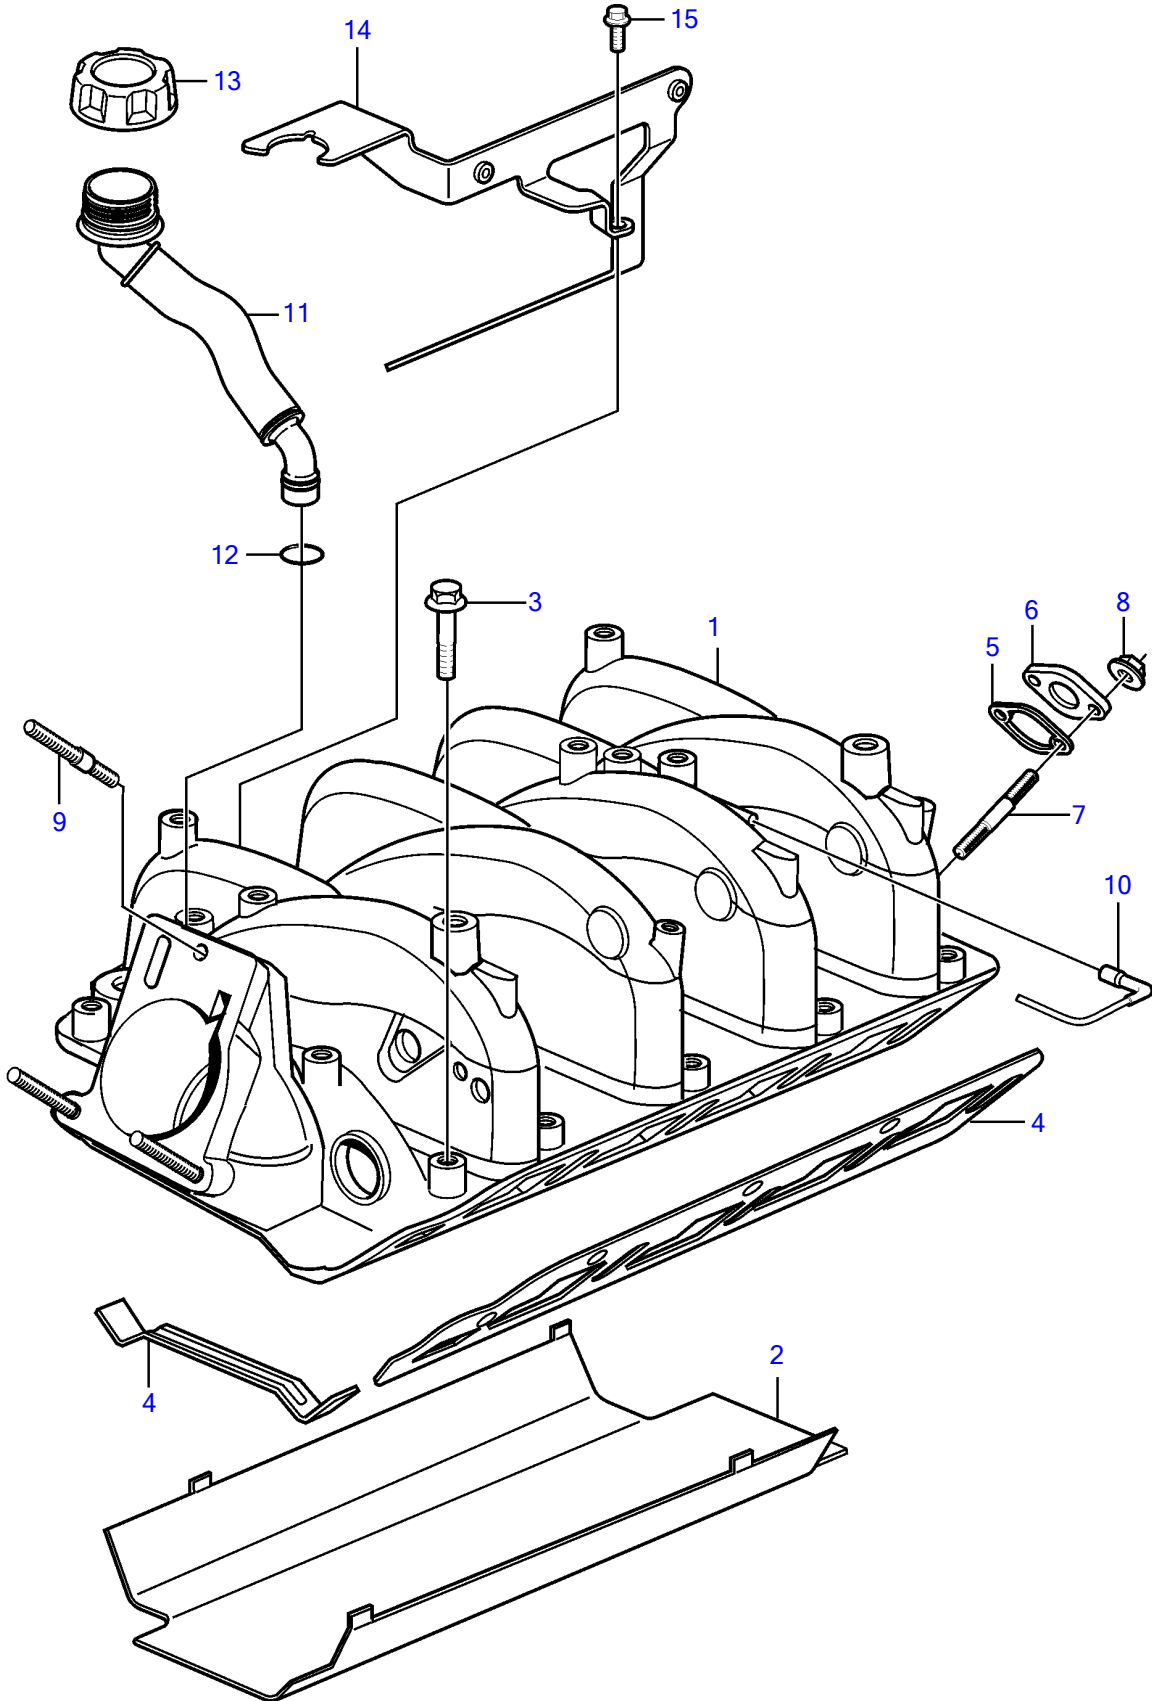

8.1IPSCE-PF, 8.1IPSCE-Q

8.1IPSCE-PF, 8.1IPSCE-Q

REF	PART NO.	QTY	DESCRIPTION	NOTES
1	3808519	1	Inlet pipe	
2		1	Shield	part not sold
3	3808529	10	Bolt	
4	3808528	1	Intake gasket	
5	3861023	1	Gasket	
6	(3861001)	1	Cover	Obsolete part
7		2	Stud	part not sold
8		2	Nut	part not sold
9	3857486	3	Stud	
10	3589018	1	Hose	
11	3889451	1	Oil filler pipe	
12	3595492	1	• O-ring	
13	20808207	1	Oil filler cap	
14	21142245	1	Bracket	
15	946544	1	Flange screw	