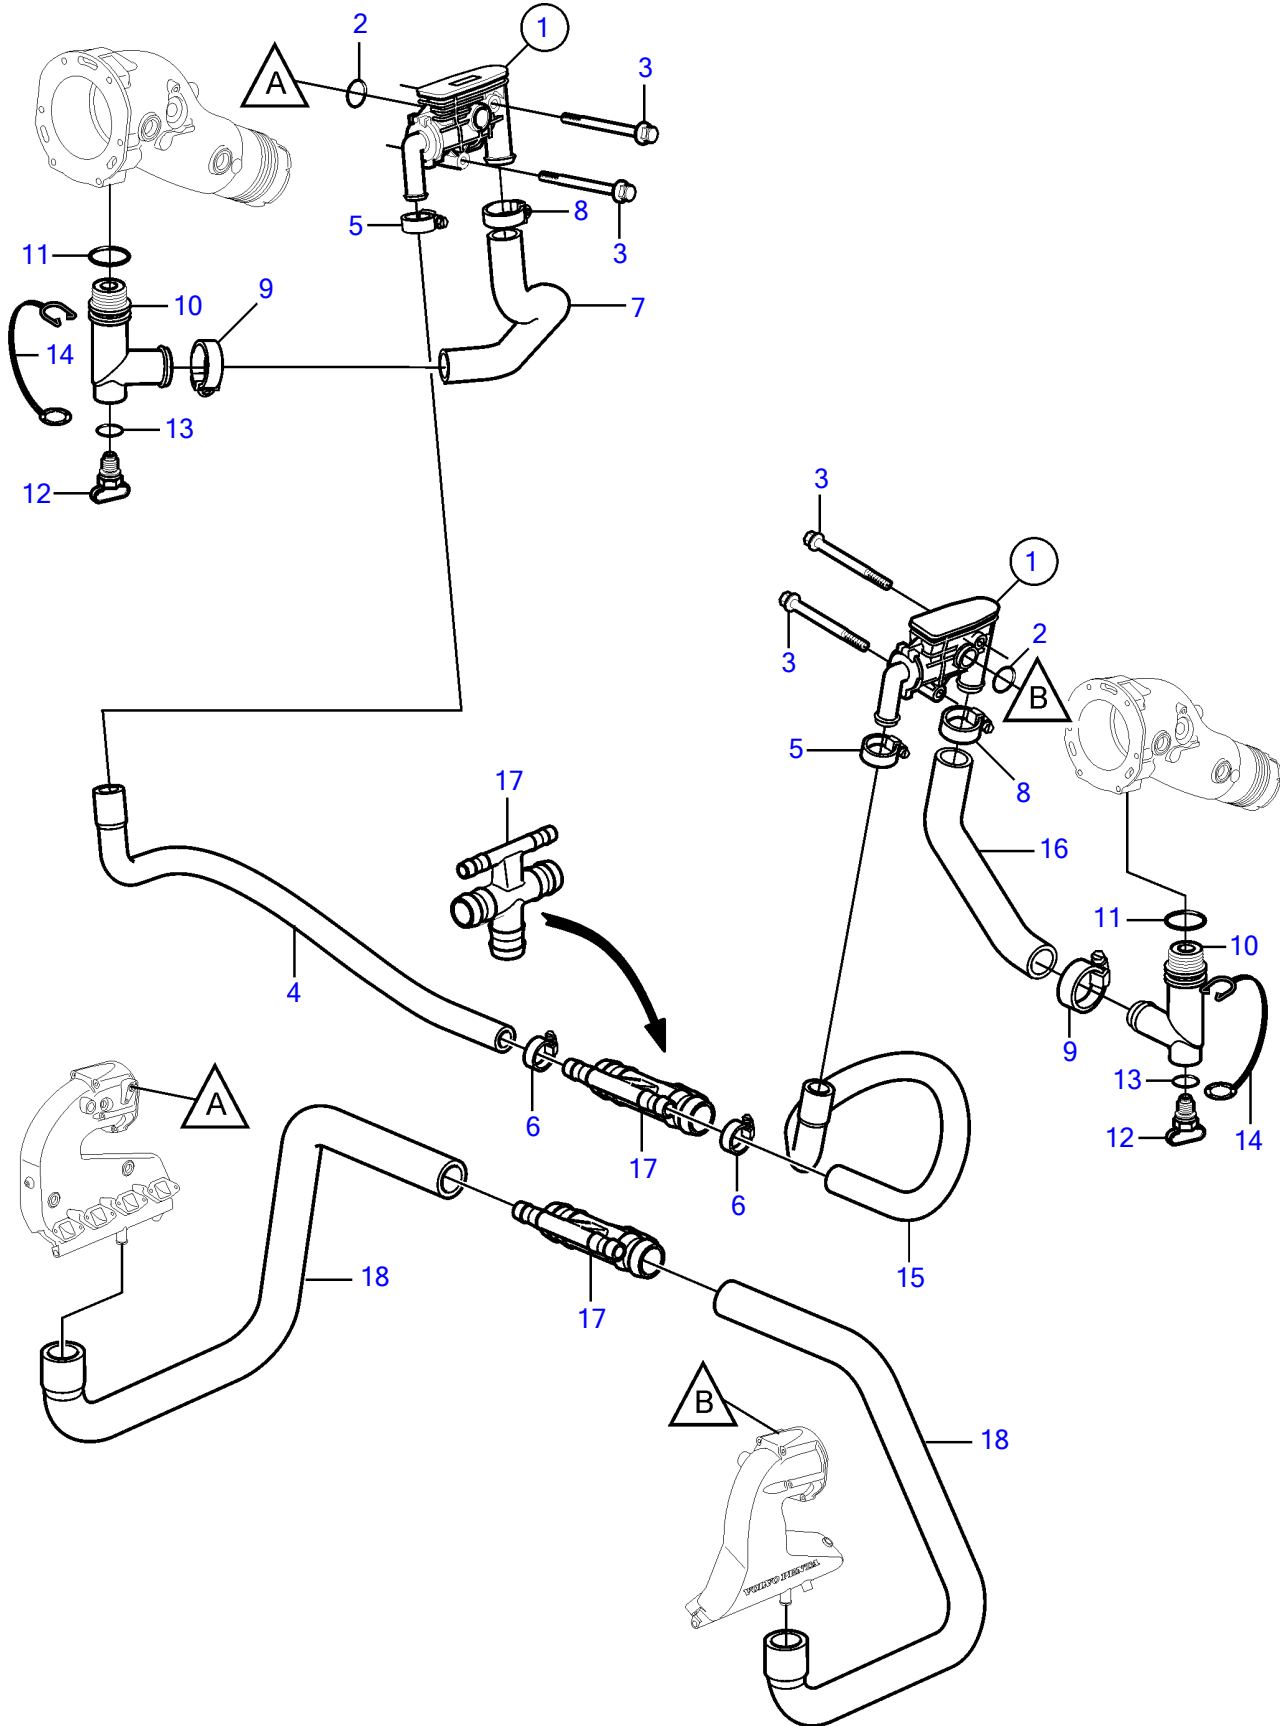

8.1IPSCE-PF, 8.1IPSCE-Q

8.1IPSCE-PF, 8.1IPSCE-Q

REF	PART NO.	QTY	DESCRIPTION	NOTES
1	40005486	1	Thermostat housing	Starboard
	40005487	1	Thermostat housing	Port
		1	• Thermostat	not sold separately
		1	• Fitting	not sold separately
		1	• Spring	not sold separately
		1	• Elbow	not sold separately
		1	• O-ring	not sold separately
		1	• Screw	not sold separately
2	21111308	2	O-ring	
3	965177	4	Flange screw	
4	21169707	1	Cooling hose	
		1		Exhaust, High
5	3853794	2	Hose clamp	
6	3853794	2	Hose clamp	
7	3594911	1	Hose	
8	3812303	2	Hose clamp	
9	3812303	2	Hose clamp	
10	21115770	2	Adapter	
11		2	• O-ring	not sold separately
12	21114522	2	Drain plug	
	3849500	2	• Plug	Replaced by 21114522, not sold separately
13	976970	2	• O-ring	not sold separately
14	3849892	2	• Retainer	
15	21169707	1	Cooling hose	
		1		Exhaust, High
16	3595100	1	Cooling hose	
17	3595176	1	Adapter	
18		2	Hose	