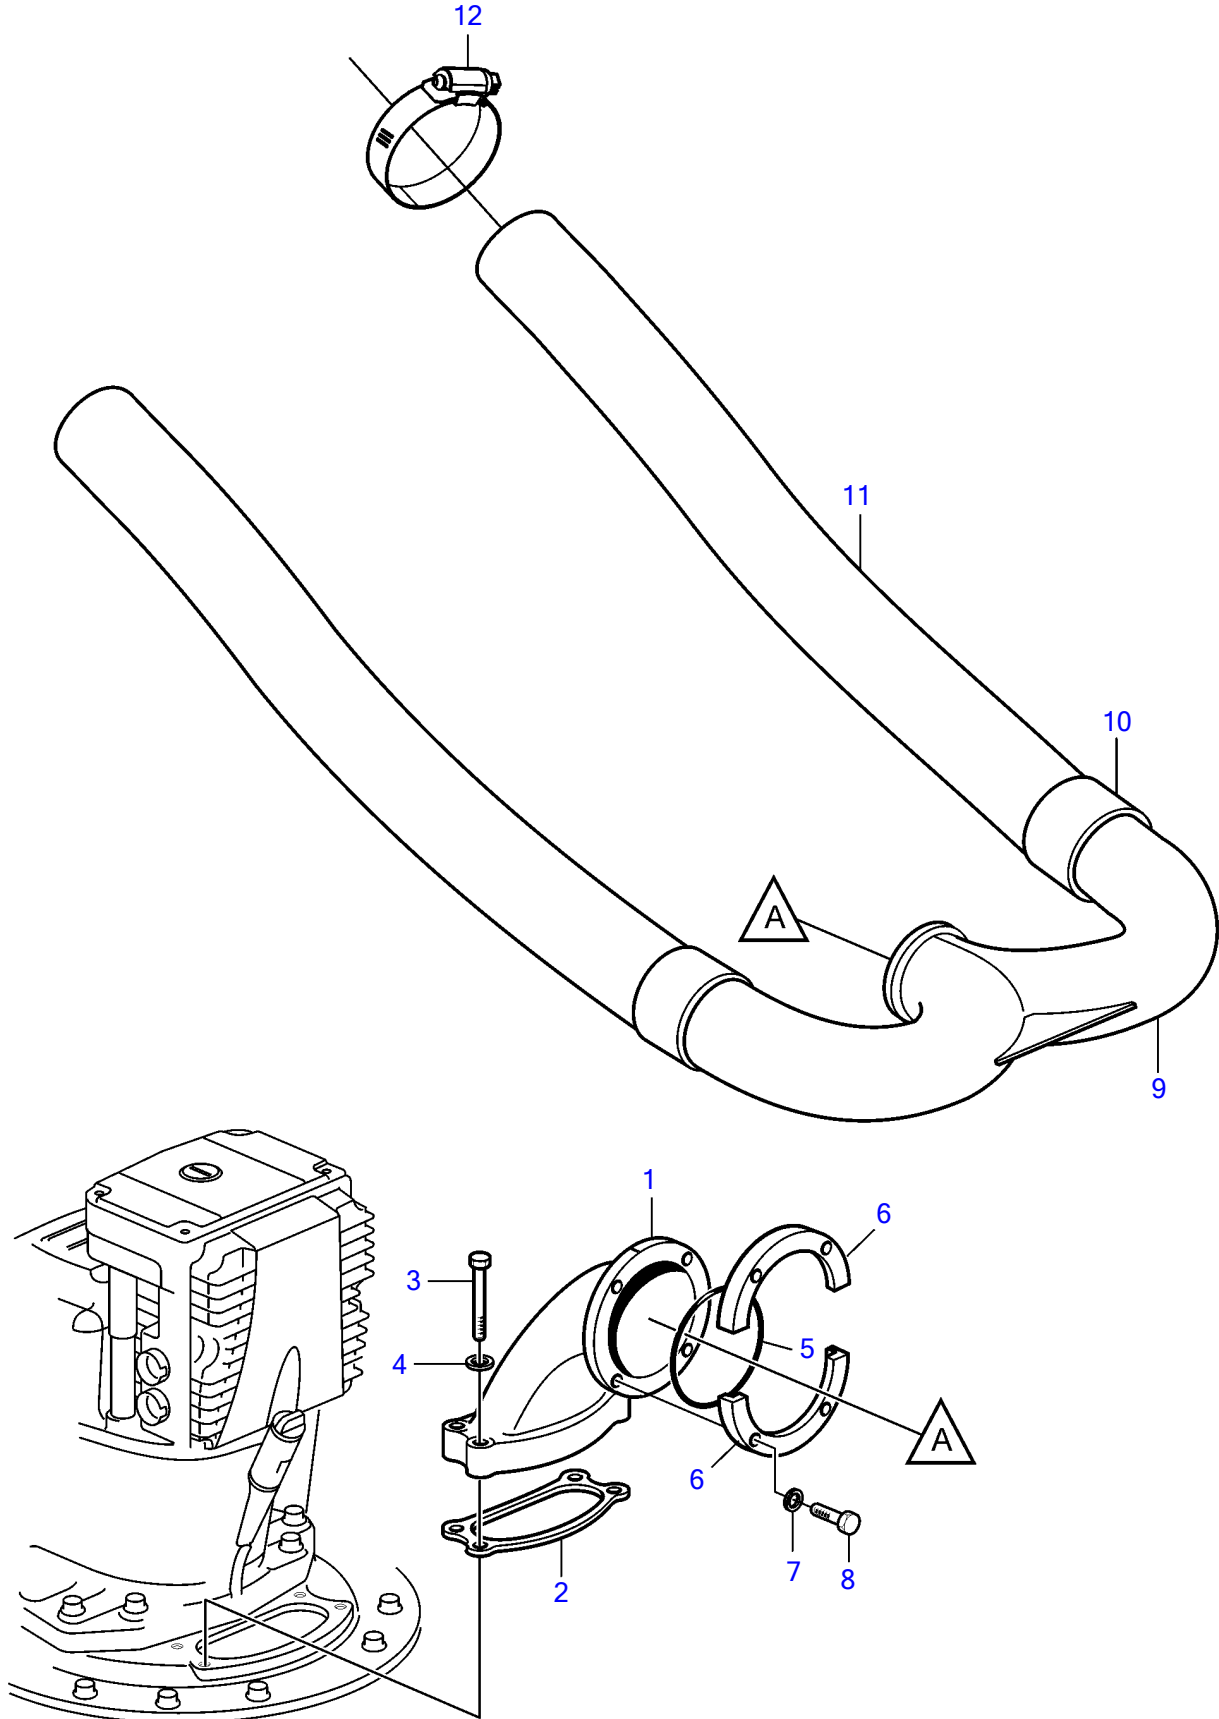

8.1IPSCE-PF, 8.1IPSCE-Q

8.1IPSCE-PF, 8.1IPSCE-Q

REF	PART NO.	QTY	DESCRIPTION	NOTES
1	3861077	1	Exhaust riser	
2	3862150	1	Gasket	
3	984699	4	Hexagon screw	
4	942551	8	Washer	
5	424830	1	Sealing ring	
6	3819212	2	Flange	
7	942551	4	Washer	
8	984698	4	Hexagon screw	
9	3594002	1	Exhaust pipe	For standard (335mm) jackshaft
10		2	Clamp	not sold separately
11		2	Hose	not sold separately
12	3863443	4	Hose clamp	