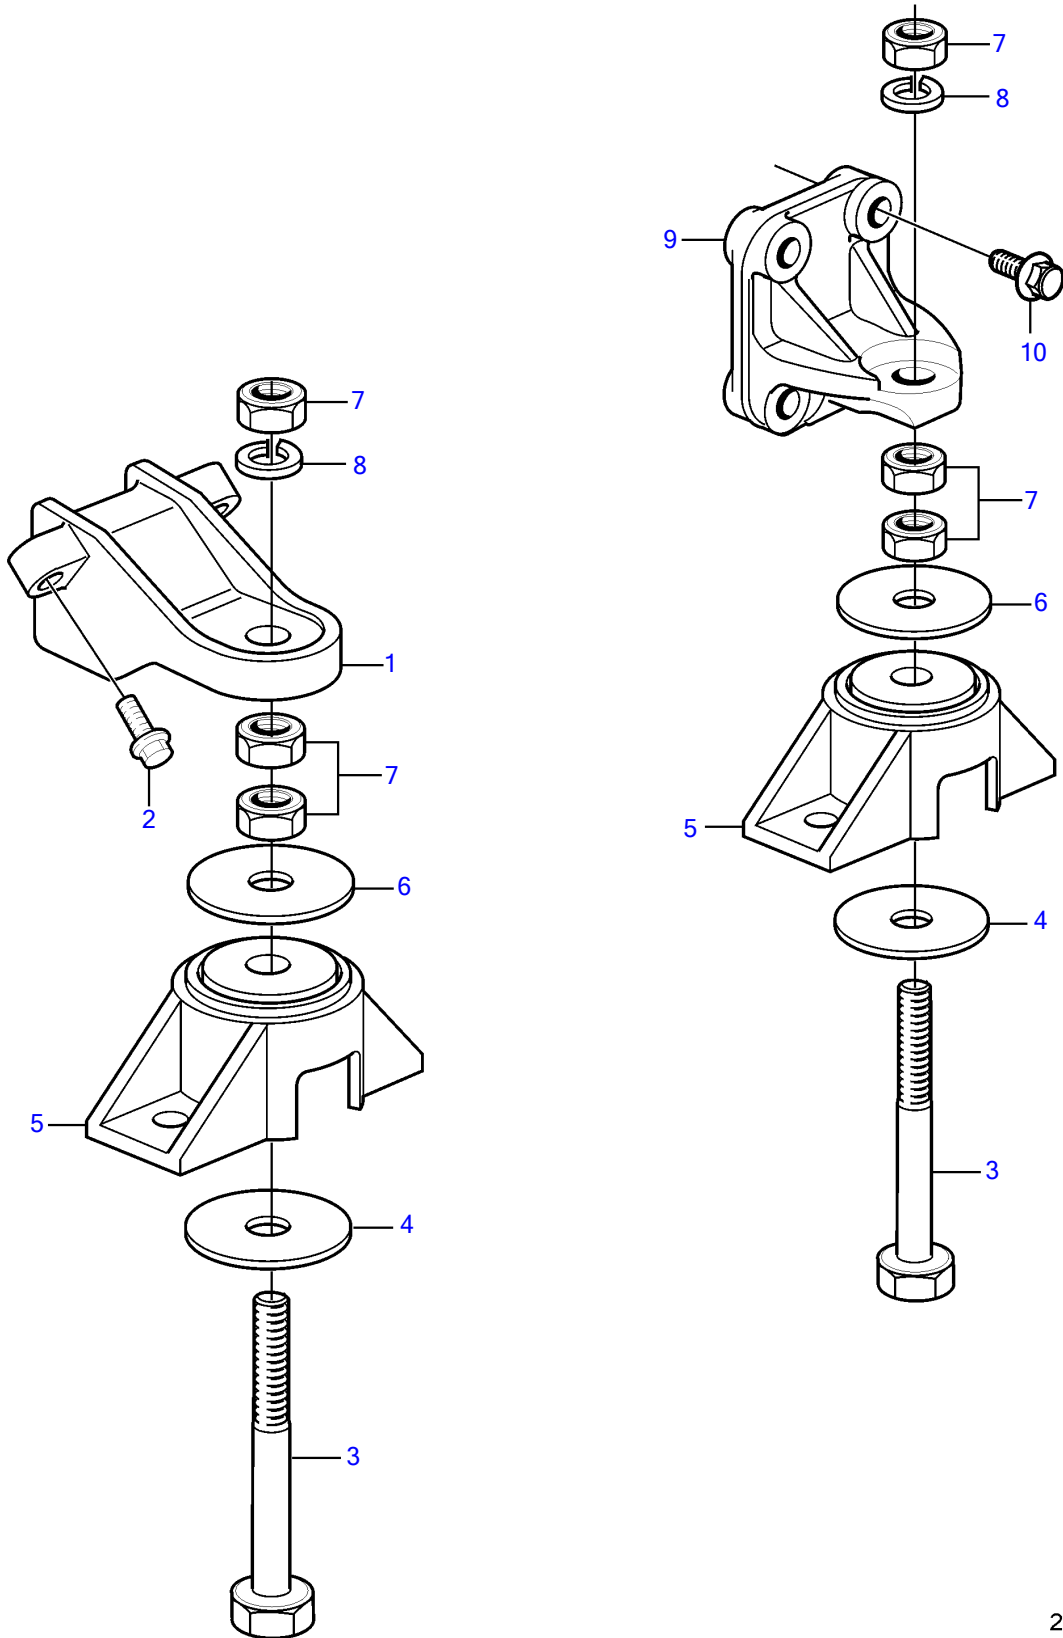

8.1IPSCE-PF, 8.1IPSCE-Q

24097

8.1IPSCE-PF, 8.1IPSCE-Q

REF	PART NO.	QTY	DESCRIPTION
1	3818718	2	Bracket
2	3863139	6	Screw
3	3852566	4	Bolt
4	3852428	4	Washer
5	3853805	4	Rubber cushion
6	3852433	4	Washer
7	3852021	12	Nut
8	3852090	4	Spring washer
9	3595254	2	Bracket
10	3863139	8	Screw