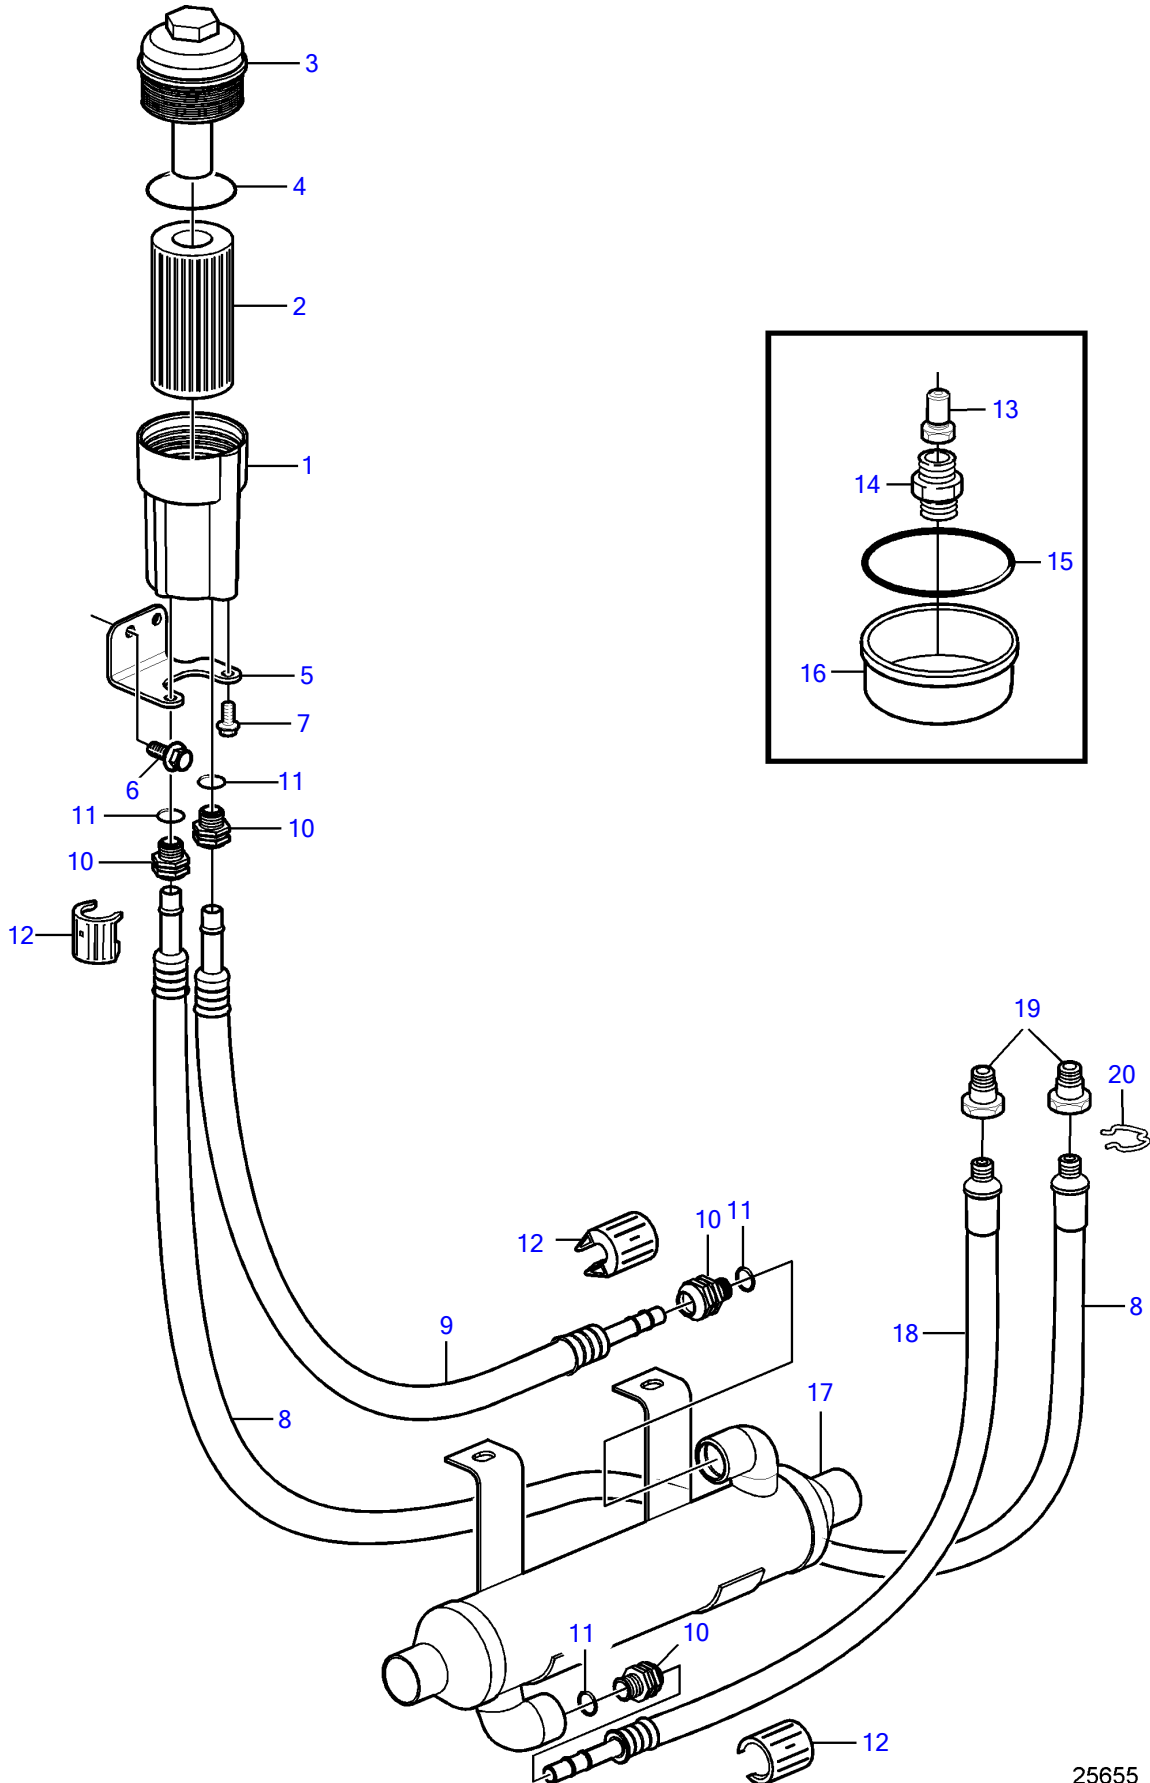

8.1IPSCE-PF, 8.1IPSCE-Q

Upd:2014-06-20

25655

25655

47700894-21-36603

8.1IPSCE-PF, 8.1IPSCE-Q

REF	PART NO.	QTY	DESCRIPTION	NOTES
1	3886659	1	Oil reservoir	
2	8692305	1	Oil filter	
3	3875234	1	Cardboard tube	
4		1	• O-ring	not sold separately
5	21106491	1	Bracket	
6	3595499	2	Flange screw	
7	3595499	2	Flange screw	
8	3888723	1	Oil line	
9	21259686	1	Oil line	
10	3886181	4	Fitting screw	
11		4	• O-ring	not sold separately
12	3888543	4	Clip	
13	857518	1	Valve	
14	3852097	1	Connector	
15	3852470	1	O-ring	
16	3860951	1	Housing	
17	21259633	1	Oil cooler	
18	21259684	1	Oil line	
19	3859083	2	Retainer	
20		2	• Clip	not sold separately