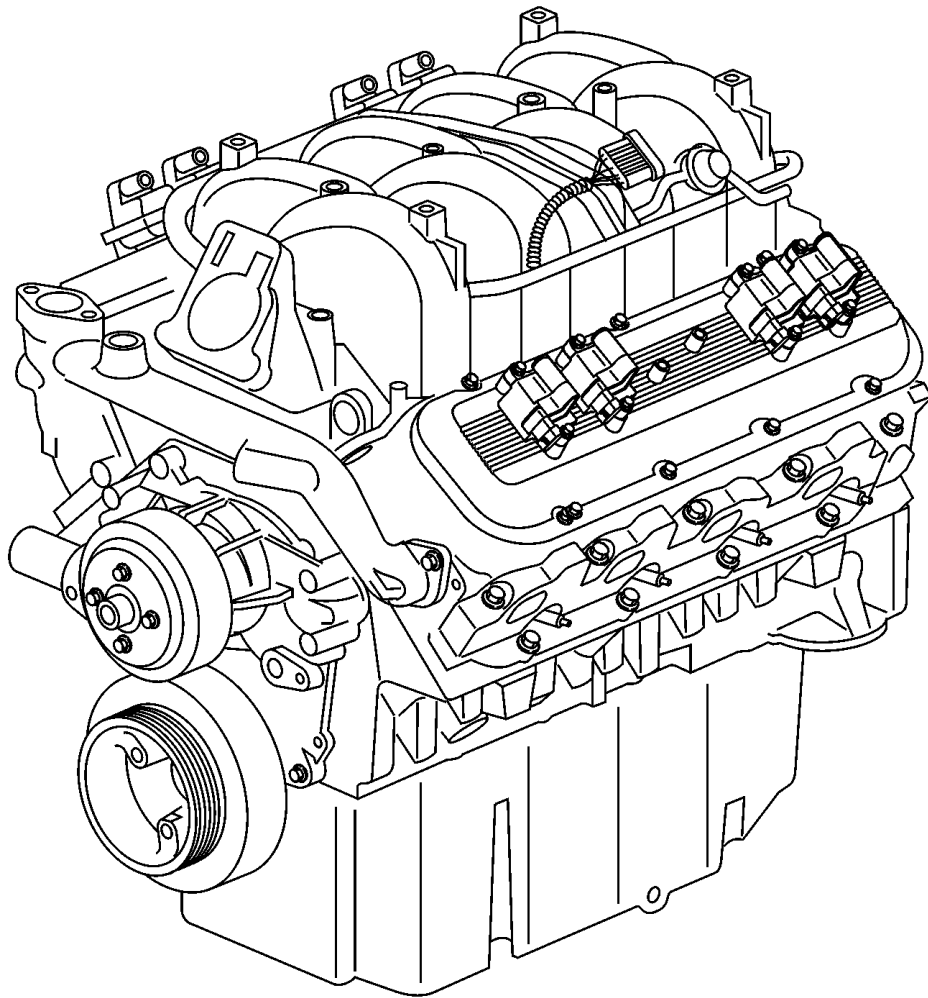

8.1IPSCE-PF, 8.1IPSCE-Q

1

24338

8.1IPSCE-PF, 8.1IPSCE-Q

REF	PART NO.	QTY	DESCRIPTION	SEE SEC.	NOTES
1					Image is a generic picture of longblock, details about included parts are in parts bulletin.
	3863398	1	Longblock		8.1Gi, 8.1OSi
			· Bulletin P-21-0-26	P-21-0-26-EN	8.1L Longblock, remanufactured