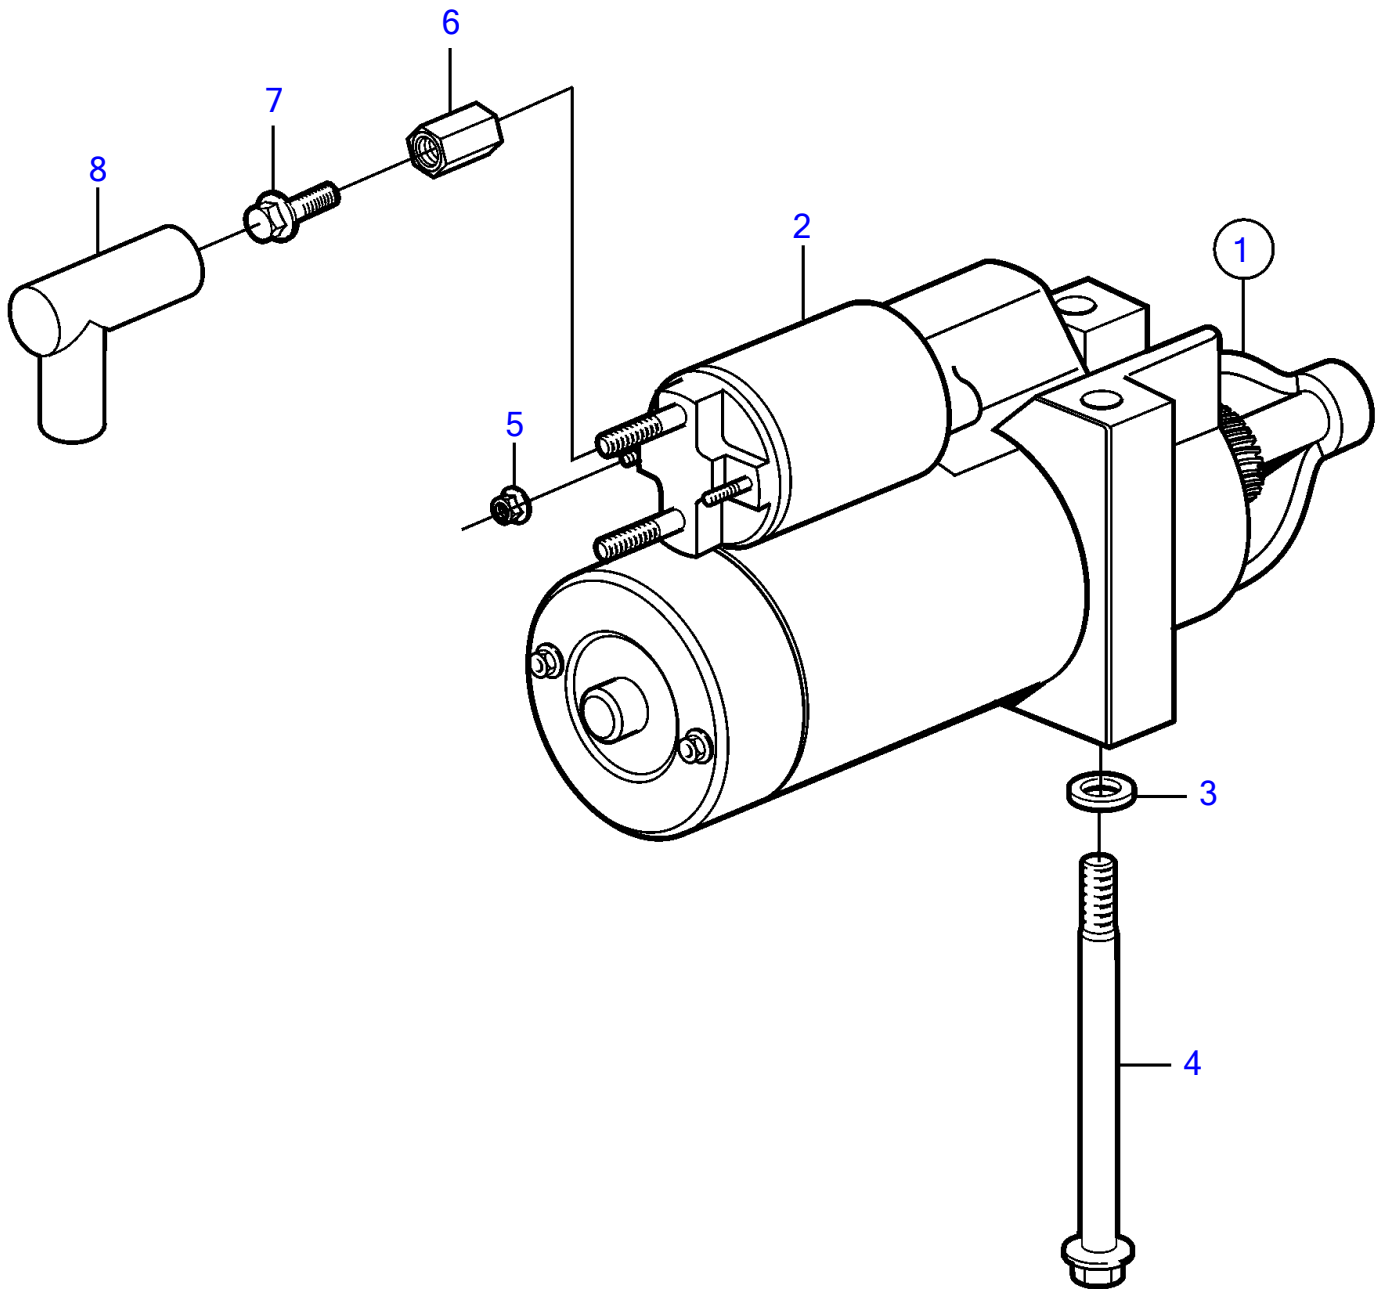

8.1IPSCE-PF, 8.1IPSCE-Q

20931

8.1IPSCE-PF, 8.1IPSCE-Q

REF	PART NO.	QTY	DESCRIPTION
1	3885317	1	Starter motor
2	3810300	1	• Solenoid kit
3	3854496	2	Washer
4	3857936	2	Screw
5	949874	1	Flange lock nut
6	855314	1	Spacer nut
7	947107	1	Flange screw
8	855798	1	Protecting sleeve