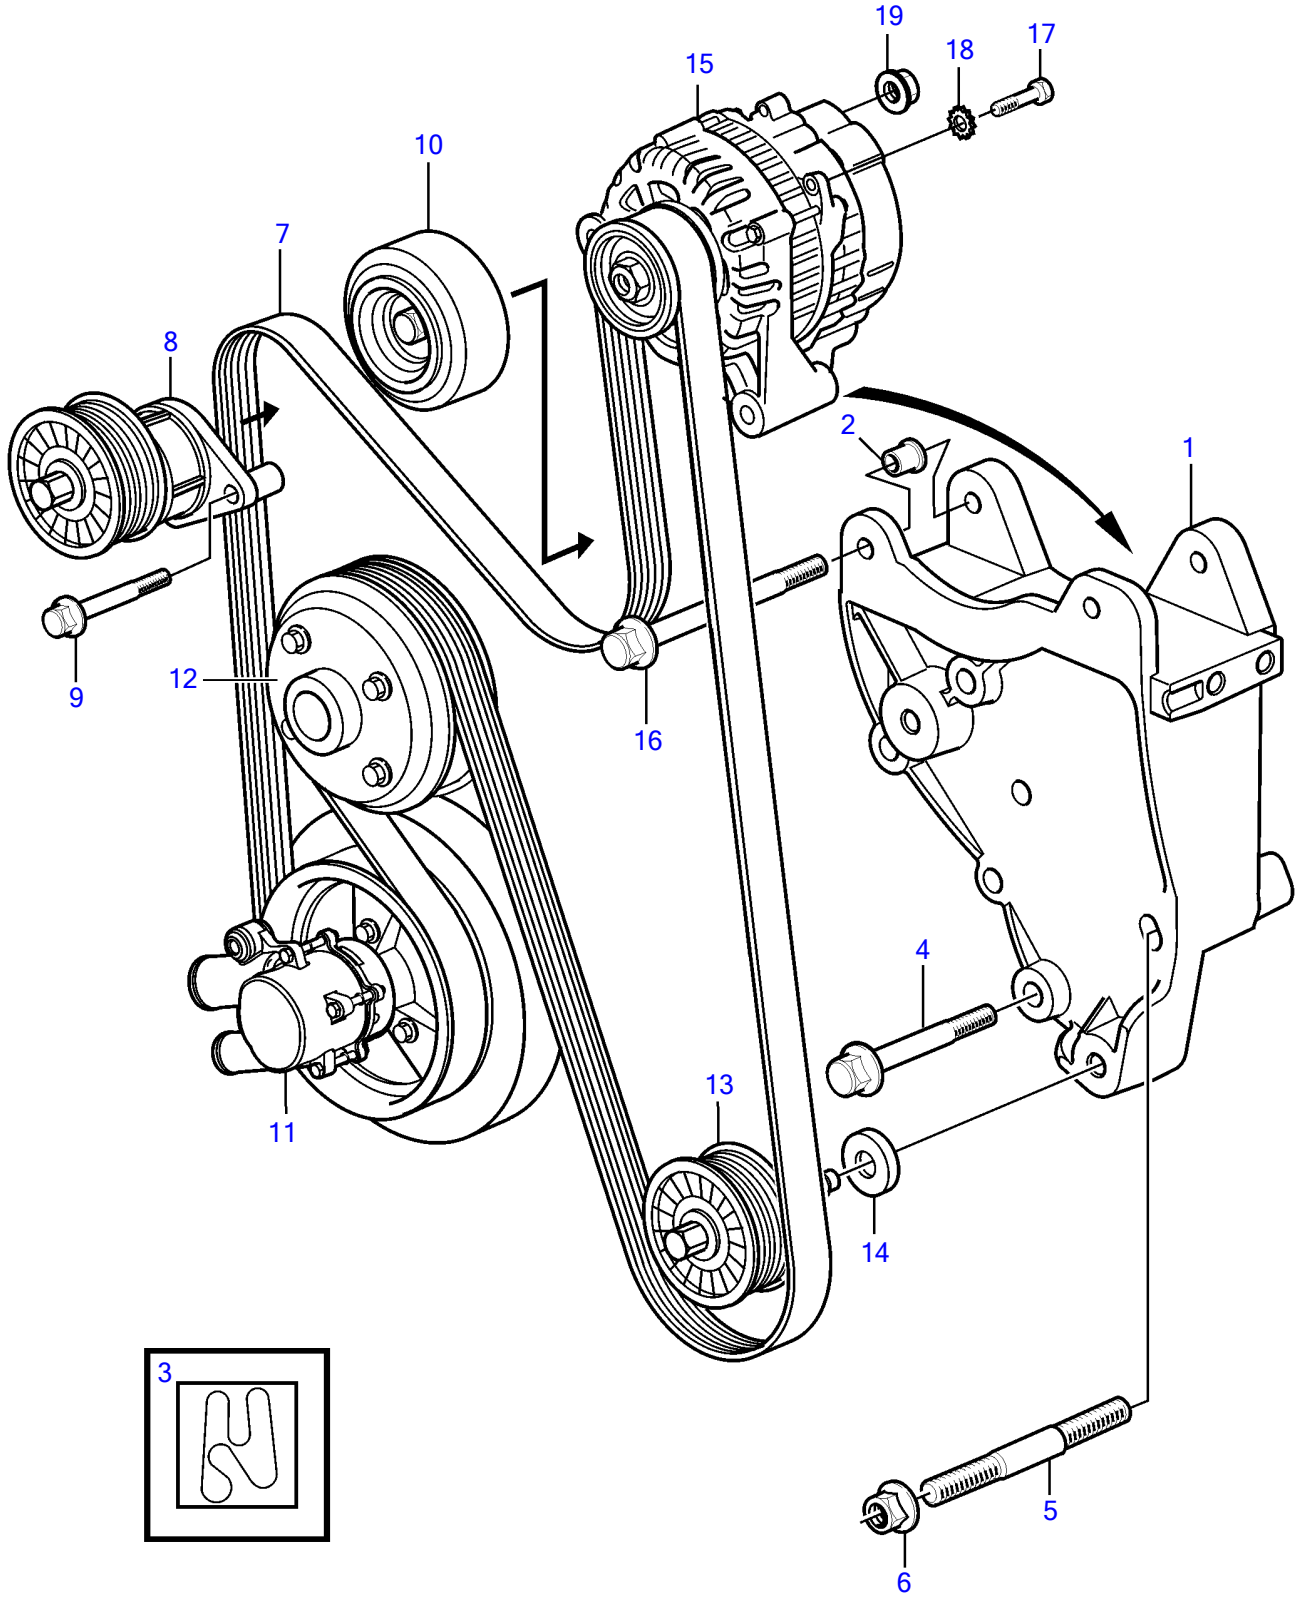

8.1IPSCE-PF, 8.1IPSCE-Q

8.1IPSCE-PF, 8.1IPSCE-Q

REF	PART NO.	QTY	DESCRIPTION	NOTES
1	40005841	1	Bracket	
2	3863175	2	• Bushing	
3	3863274	1	Decal	
4	3861016	3	Bolt	
5	3843813	1	Stud	
6	971098	1	Flange lock nut	
7	3861501	1	Belt	
8	3885250	1	Belt tensioner	
9	965220	2	Flange screw	
10	3861009	1	Pulley	
11		1	Pump, sea water	
12		1	Pulley, circulation pump	
13	21143862	1	Idler pulley	
14	21126955	1	Bracket	
15	21184419	1	Alternator	120A
16	947790	2	Flange screw	
17	946544	1	Flange screw	
18	3852182	1	Washer	
19	945408	1	Flange nut	