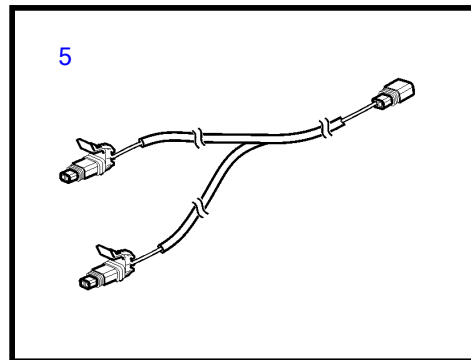

8.1IPSCE-PF, 8.1IPSCE-Q

26031

8.1IPSCE-PF, 8.1IPSCE-Q

REF	PART NO.	QTY	DESCRIPTION	NOTES
1	21184419	1	Alternator	
2		1	Belt	
3		1	Bracket	
4		1	Bracket	
5		1	Wiring harness	
6	3861009	1	Pulley	
7	3857181	2	Flange lock nut	
8	3860169	2	Flange screw	
9	946441	2	Flange screw	
10	946441	1	Flange screw	
11	945408	1	Flange nut	B+
12	3852208	1	Screw	Ground wire
13	3852520	1	Washer	
14	21129745	1	Dipstick tube	
15	21133055	1	Dipstick	