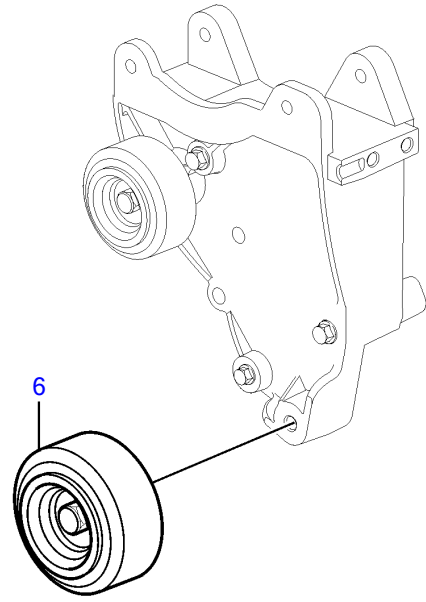

8.1IPSCE-PF, 8.1IPSCE-Q

26031

8.1IPSCE-PF, 8.1IPSCE-Q

REF	PART NO.	QTY	DESCRIPTION	NOTES
1	21184419	1	Alternator	
2		1	Belt	
3		1	Bracket	
4		1	Bracket	
5		1	Wiring harness	
6	3861009	1	Pulley	
7	3857181	2	Flange lock nut	
8	3860169	2	Flange screw	
9	946441	2	Flange screw	
10	946441	1	Flange screw	
11	945408	1	Flange nut	B+
12	3852208	1	Screw	Ground wire
13	3852520	1	Washer	
14	21129745	1	Dipstick tube	
15	21133055	1	Dipstick	