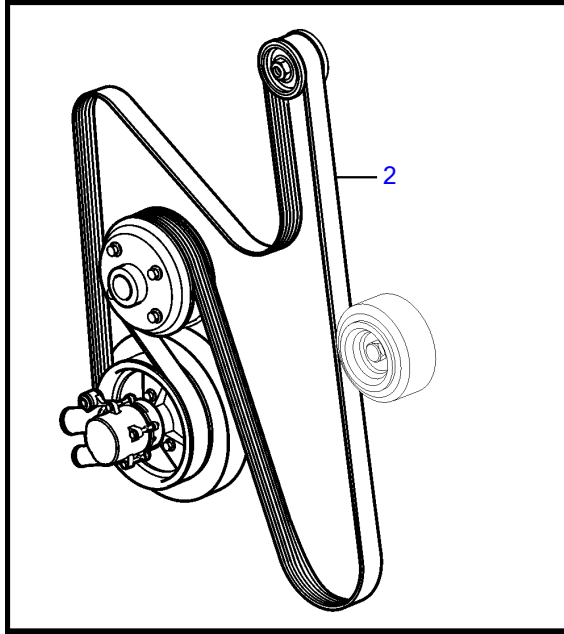

8.1IPSCE-PF, 8.1IPSCE-Q

26031

8.1IPSCE-PF, 8.1IPSCE-Q

REF	PART NO.	QTY	DESCRIPTION	NOTES
1	21184419	1	Alternator	
2		1	Belt	
3		1	Bracket	
4		1	Bracket	
5		1	Wiring harness	
6	3861009	1	Pulley	
7	3857181	2	Flange lock nut	
8	3860169	2	Flange screw	
9	946441	2	Flange screw	
10	946441	1	Flange screw	
11	945408	1	Flange nut	B+
12	3852208	1	Screw	Ground wire
13	3852520	1	Washer	
14	21129745	1	Dipstick tube	
15	21133055	1	Dipstick	