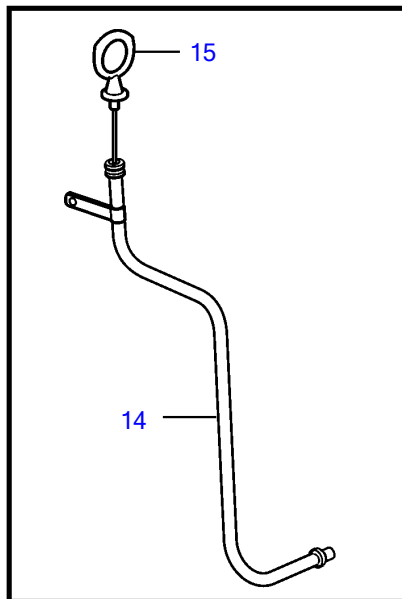

8.1IPSCE-PF, 8.1IPSCE-Q

26031

8.1IPSCE-PF, 8.1IPSCE-Q

REF	PART NO.	QTY	DESCRIPTION	NOTES
1	21184419	1	Alternator	
2		1	Belt	
3		1	Bracket	
4		1	Bracket	
5		1	Wiring harness	
6	3861009	1	Pulley	
7	3857181	2	Flange lock nut	
8	3860169	2	Flange screw	
9	946441	2	Flange screw	
10	946441	1	Flange screw	
11	945408	1	Flange nut	B+
12	3852208	1	Screw	Ground wire
13	3852520	1	Washer	
14	21129745	1	Dipstick tube	
15	21133055	1	Dipstick	