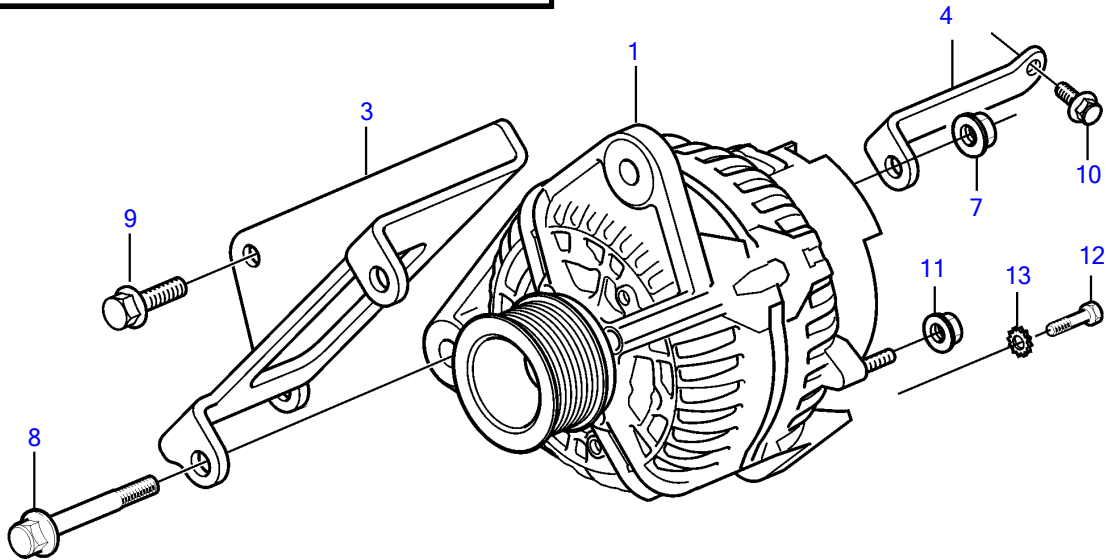

8.1IPSCE-PF, 8.1IPSCE-Q

26031

8.1IPSCE-PF, 8.1IPSCE-Q

REF	PART NO.	QTY	DESCRIPTION	NOTES
1	21184419	1	Alternator	
2		1	Belt	
3		1	Bracket	
4		1	Bracket	
5		1	Wiring harness	
6	3861009	1	Pulley	
7	3857181	2	Flange lock nut	
8	3860169	2	Flange screw	
9	946441	2	Flange screw	
10	946441	1	Flange screw	
11	945408	1	Flange nut	B+
12	3852208	1	Screw	Ground wire
13	3852520	1	Washer	
14	21129745	1	Dipstick tube	
15	21133055	1	Dipstick	