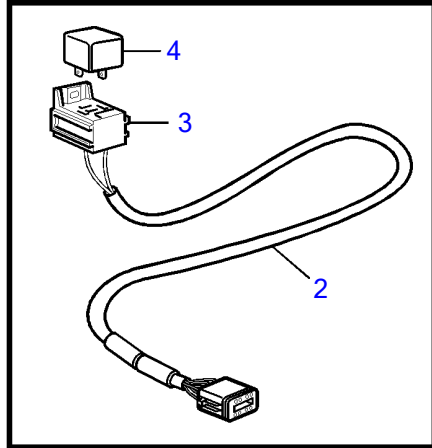

8.1IPSCE-PF, 8.1IPSCE-Q

8.1IPSCE-PF, 8.1IPSCE-Q

REF	PART NO.	QTY	DESCRIPTION	SEE SEC.	NOTES
1	3588207	1	Cable kit		Display
2	21427463	1	Cable		Auxiliary relay
3	977184	1	• Housing		
4	873765	1	Relay		12V
5	3889410	1	Extension cable'verl		L=1.5m
	3842733	1	Extension cable'verl		L=3.0m
	3842734	1	Extension cable'verl		L=5.0m
	3842735	1	Extension cable'verl		L=7.0m
	3842736	1	Extension cable'verl		L=9.0m
	3842737	1	Extension cable'verl		L=11.0m
	21172469	1	Extension cable'verl		L=20m
	21172470	1	Extension cable'verl		L=40m
6	874676	1	Cable kit		EVC control lever cable, 6-pole., L=1.5m
7	3588972	1	Cable kit		Y-connector bus cable, 6-pole., L=0.5m
	874960	2	• Housing		
	874959	1	• Housing		
8	3886666	1	Cable, multilink		L=1.5m
	21166002	1	Wiring harness, multilink		7m
	21166003	1	Wiring harness, multilink		9m
	21166004	1	Wiring harness, multilink		13m
9	3588206	1	Cable kit, y-split		
10	874789	1	Cable kit		PCU-HCU, 6 pole, L=5.0m
	889550	1	Cable		PCU-HCU, 6 pole, L=7.0m
	889551	1	Cable		PCU-HCU, 6 pole, L=9.0m
	889552	1	Cable		PCU-HCU, 6 pole, L=11.0m
	888013	1	Cable		PCU-HCU, 6 pole, L=13.0m
11	874807	1	Cable kit		For senders: fuel, water, rudder
12	3808852	1	Cable kit		For gauges and alarm
13	3848966	1	Control unit		Dimmer unit
			• Bulletin P-38-1-1	P-38-1-1-EN	ADU - Automatic Dimmer Unit
14	21469055	1	Connection block		Multi-link hub
15	21287072		Wiring harness		T-cable, Multi-link hub
	874960	3	• Housing		
16	21427460	1	Cable		T-cable, Datalink