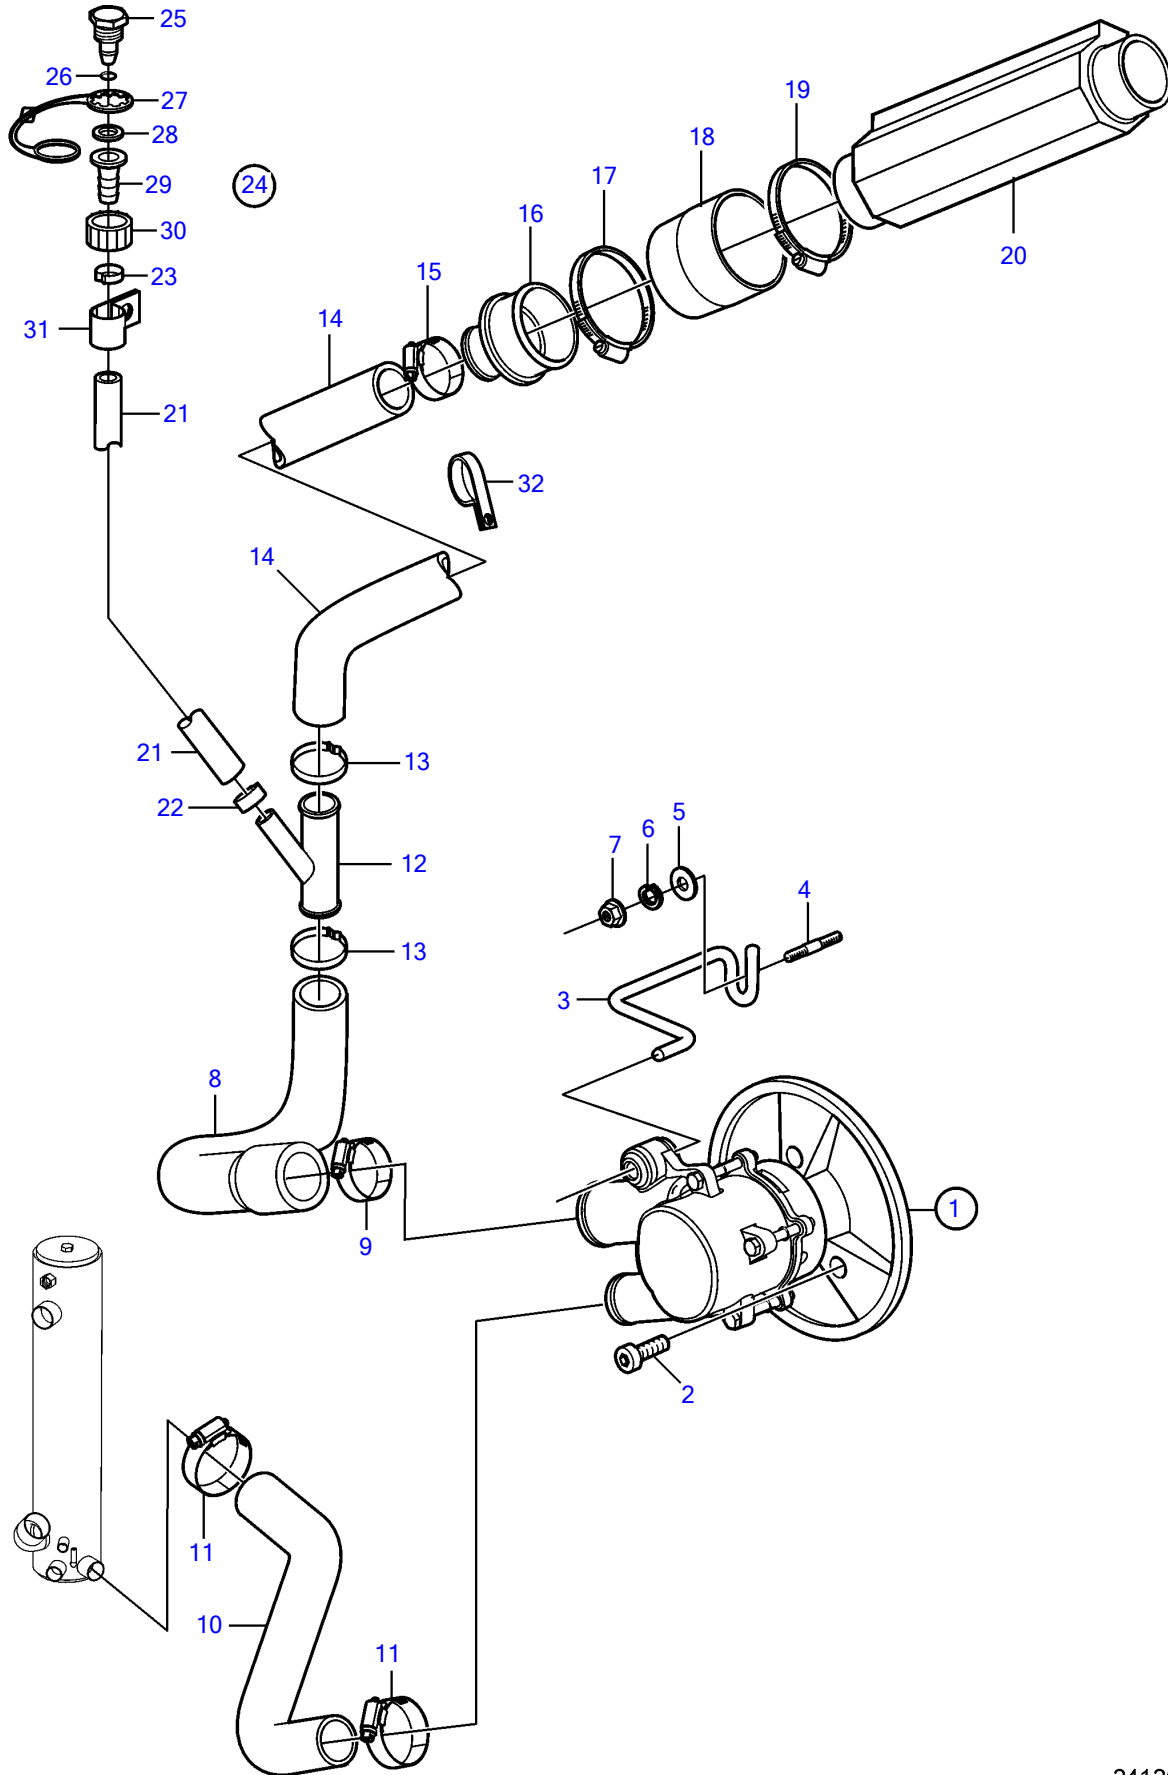

8.1IPSCE-PF, 8.1IPSCE-Q

8.1IPSCE-PF, 8.1IPSCE-Q

REF	PART NO.	QTY	DESCRIPTION	SEE SEC.	NOTES
1	21212800	1	Pump	38310	See "Seawater Pump Parts"
2	959240	3	Hex. socket screw		
3	3817812	1	Bracket		
4	983613	1	Stud		
5	980933	1	Washer		
6	3852046	1	Spring washer		
7	971095	1	Flange nut		
8	3849020	1	Hose		
9	3863440	1	Hose clamp		
10	3817820	1	Hose		
11	3863441	2	Hose clamp		
12	3862699	1	T-pipe		
13	982645	2	Clamp		
14	21122881	1	Hose		
15	3863440	1	Hose clamp		
16	21122879		Adapter		
17	3863438	1	Hose clamp		
18	21151535	1	Hose		
19	3854978	1	Hose clamp		
20		1	Oil cooler	22266	
21	3857823	1	Hose		
22	983168	1	Hose clamp		
23	983146	1	Clamp		
24	3807440	1	Connector		
25		1	• Cap		not sold separately
26	942978	1	• O-ring		
27	3862082	1	• Retainer		
28	3807664	1	• Washer		
29		1	• Connector		not sold separately
30		1	• Connector		not sold separately
31	3862891	1	Attaching clamp		
32	3853312	1	Clamp, loop		Front
	21161882	1	Attaching clamp, J		Rear