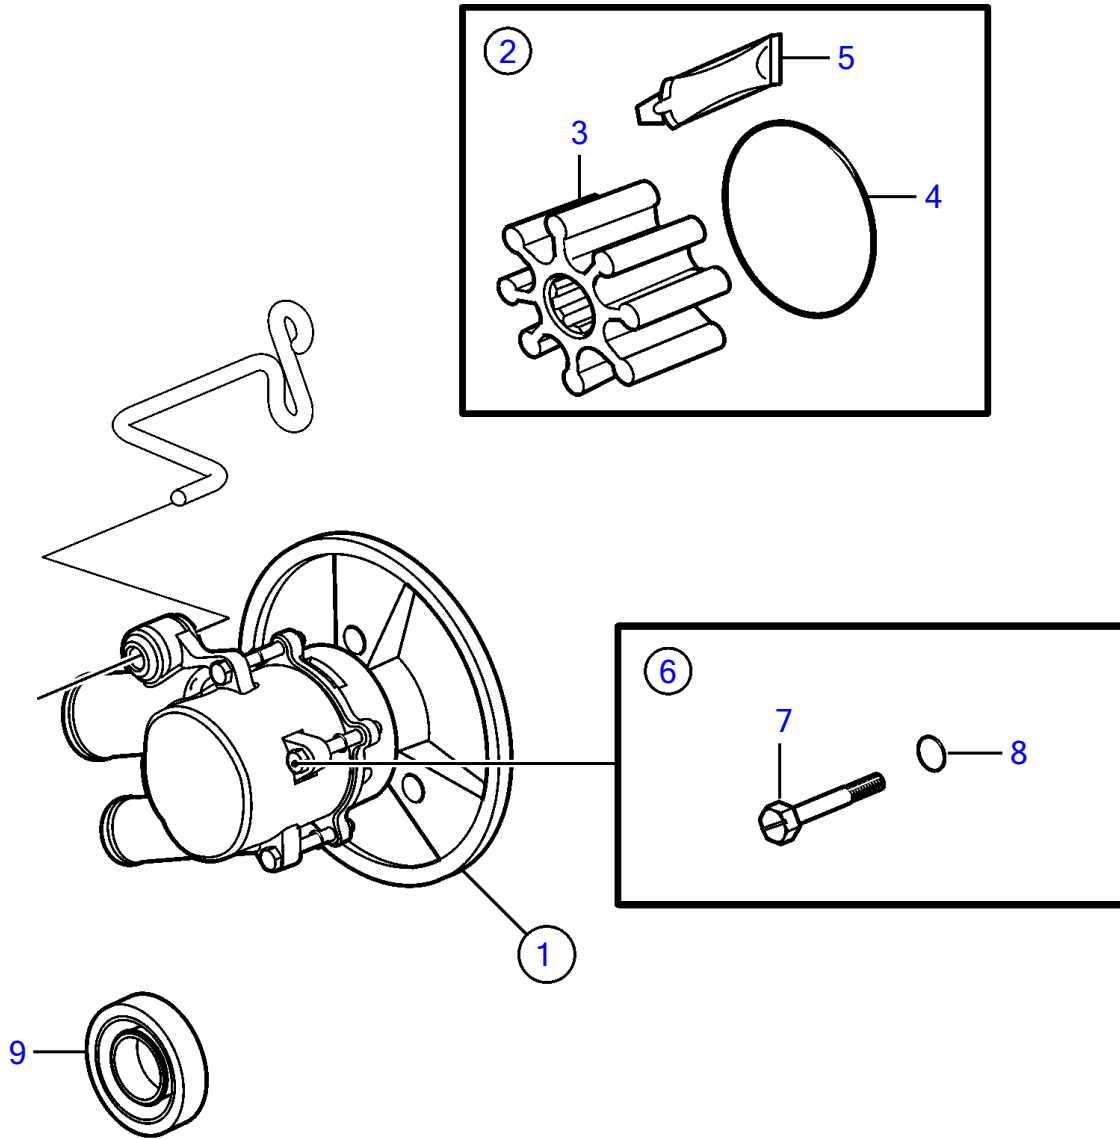

## 8.1IPSCE-PF, 8.1IPSCE-Q

REF	PART NO.	QTY	DESCRIPTION	NOTES
1	21212800	1	Pump	
2	21213664	1	Impeller kit	
3	21212794	1	• Impeller	
4	3858938	1	• O-ring	
5		1	• Lubricant, glycerin	not sold separately
6	21951332	1	Screw kit	
7		4	• Screw	not sold separately
8		4	• O-ring	not sold separately
9	827247	1	Sealing ring	