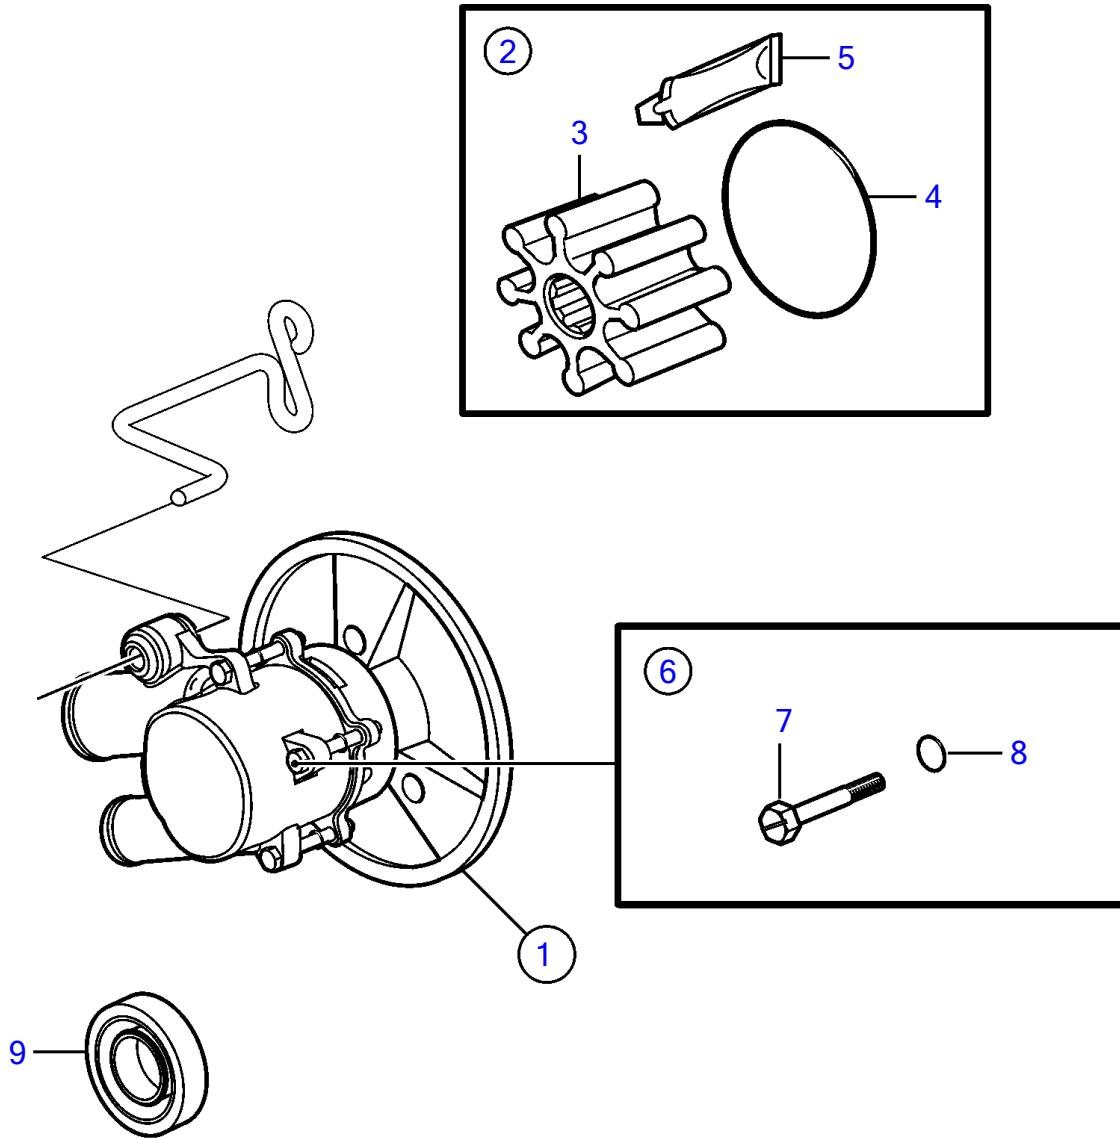

8.1IPSCE-PF, 8.1IPSCE-Q

8.1IPSCE-PF, 8.1IPSCE-Q

REF	PART NO.	QTY	DESCRIPTION	NOTES
1	21212800	1	Pump	
2	21213664	1	Impeller kit	
3	21212794	1	• Impeller	
4	3858938	1	• O-ring	
5		1	• Lubricant, glycerin	not sold separately
6	21951332	1	Screw kit	
7		4	• Screw	not sold separately
8		4	• O-ring	not sold separately
9	827247	1	Sealing ring	