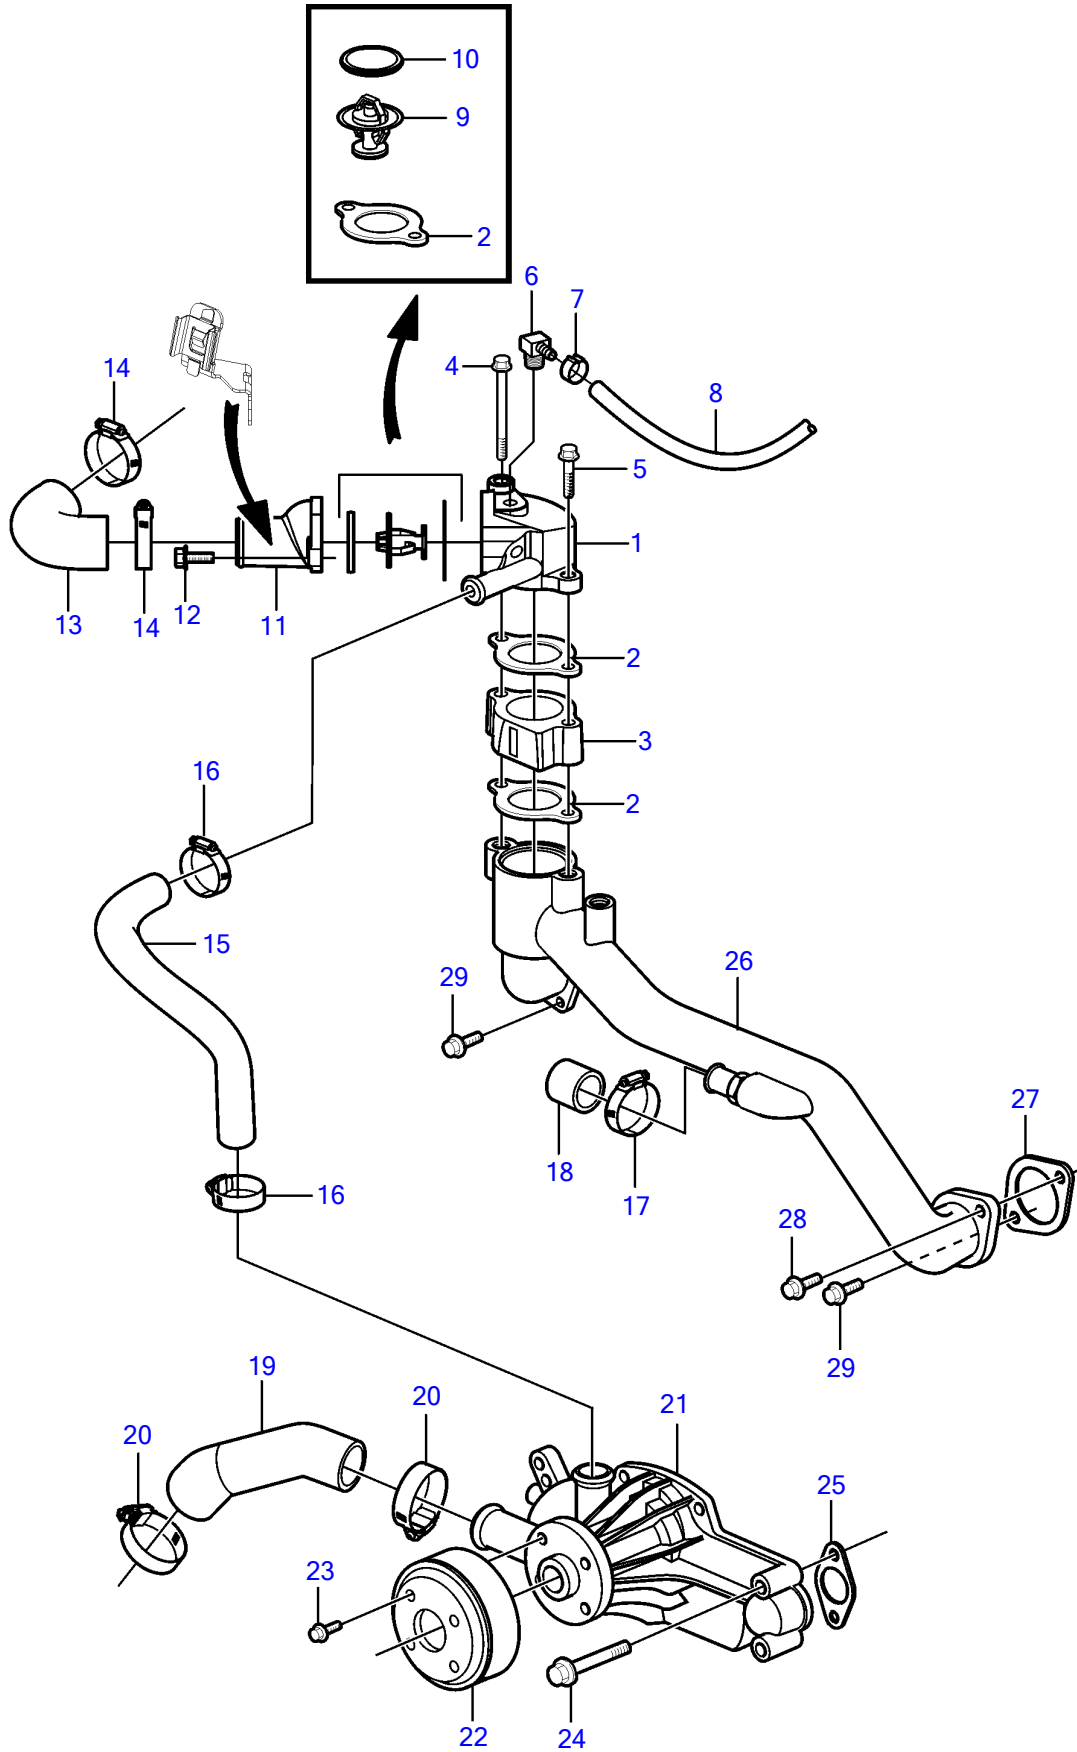

8.1IPSCE-PF, 8.1IPSCE-Q

8.1IPSCE-PF, 8.1IPSCE-Q

REF	PART NO.	QTY	DESCRIPTION	NOTES
1	3860987	1	Housing	
2	3852111	3	Gasket	
3	3819501	1	Adapter	
4	973096	1	Flange screw	
5	965187	1	Flange screw	
6	3860585	1	Elbow nipple	
7	982643	1	Clamp	Oetiker
	3860413	1	Hose clamp	
8	40005477	1	Hose	
9	3831426	1	Thermostat kit	
10	416033	1	• Sealing ring	
11	3860977	1	Thermostat housing	
12	3887488	2	Flange screw	
13	3860914	1	Hose	
14	3812304	2	Hose clamp	
15	3860953	1	Hose	
16	3863439	2	Hose clamp	
17	3863439	1	Hose clamp	
18	3842937	1	Cardboard tube	
19	3860915	1	Hose	
20	3863438	2	Hose clamp	
21	3861341	1	Circulation pump	
22	3861313	1	Pulley	
23	3861254	4	Bolt	
24	3861246	3	Bolt	L=65mm
		1	Screw	L=95mm, part not sold
25	3861285	2	Gasket	
26	3861308	1	Tube, crossover	
27	3861286	2	Gasket	
28	965185	1	Flange screw	
29	3861245	3	Bolt	