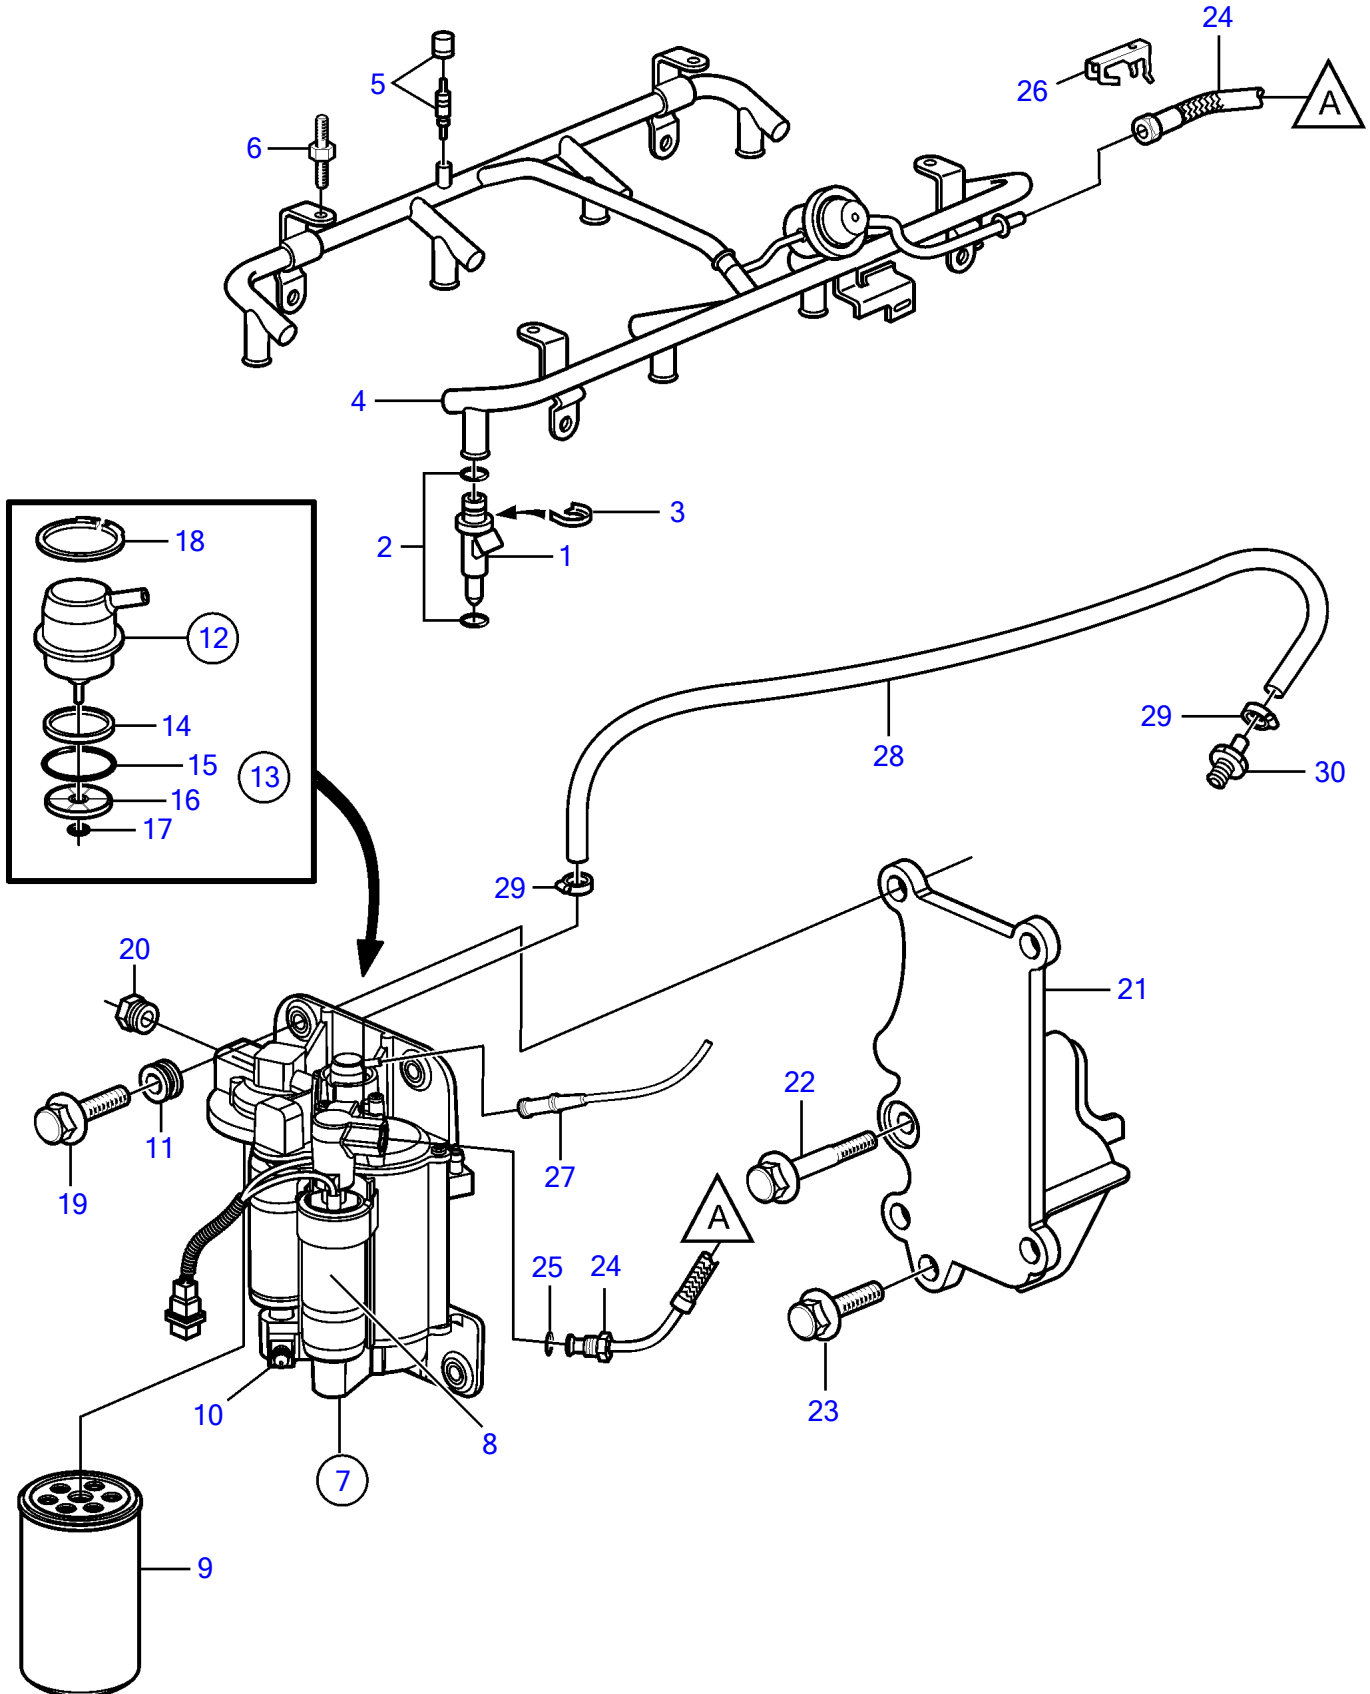

8.1IPSCE-JF, 8.1IPSCE-MF

8.1IPSCE-JF, 8.1IPSCE-MF

REF	PART NO.	QTY	DESCRIPTION	SEE SEC.	NOTES
1	3861278	8	Injector		
2	3861291	1	Sealing kit		
3	3861293	1	Retainer kit		
4	3817696	1	Rail, fuel		
5	3857698	1	Valve		
		1	• Cap		not sold separately
6	3861320	2	Stud		
7	3594785	1	Fuel pump		
8	3817328	1	• Service kit		High pressure fuel pump
9	3847644	1	• Fuel filter		
			• Bulletin P-23-3-4	P-23-3-4-EN	High Capacity Fuel Filter, Gas
			• Bulletin p-18-8-1	p-18-8-1-EN	Volvo Penta Ethanol Fuel treatment
10	3853616	1	• Protective cap		
11	3861396	4	• Rubber bushing		
12	3861279	1	• Pressure regulator		
13	3861268	1	• Sealing kit		
14		1	• • Seal		not sold separately
15		1	• • O-ring		not sold separately
16		1	• • Filter		not sold separately
17		1	• • O-ring		not sold separately
18		1	• • Snap ring		not sold separately
19	982702	4	Flange screw		
20	3857816	1	Bushing		
21	3860956	1	Bracket		
22	965190	1	Flange screw		
23	965221	1	Flange screw		
24	3589017	1	Fuel pipe		
25	3850424	1	• O-ring		
26	3887198	1	Locking clip		
27	3589018	1	Hose		
28	3860284	1	Hose		
29	3860413	2	Hose clamp		
30	3860290	1	Nipple		