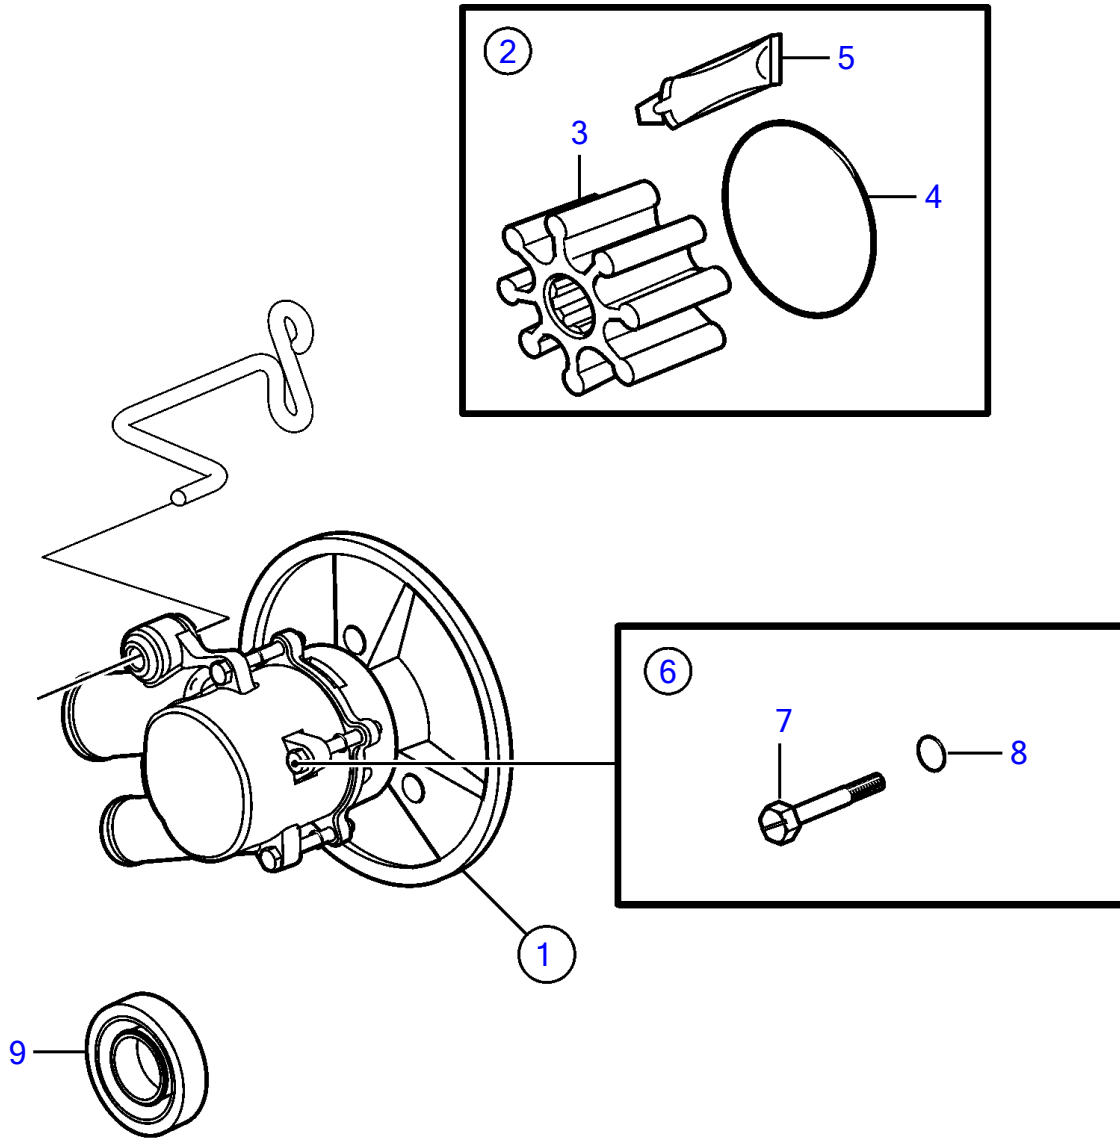

## 8.1GII-H, 8.1GXII-G

REF	PART NO.	QTY	DESCRIPTION	NOTES
1	21212800	1	Pump	
2	21213664	1	Impeller kit	
3	21212794	1	• Impeller	
4	3858938	1	• O-ring	
5		1	• Lubricant, glycerin	not sold separately
6	21951332	1	Screw kit	
7		4	• Screw	not sold separately
8		4	• O-ring	not sold separately
9	827247	1	Sealing ring	