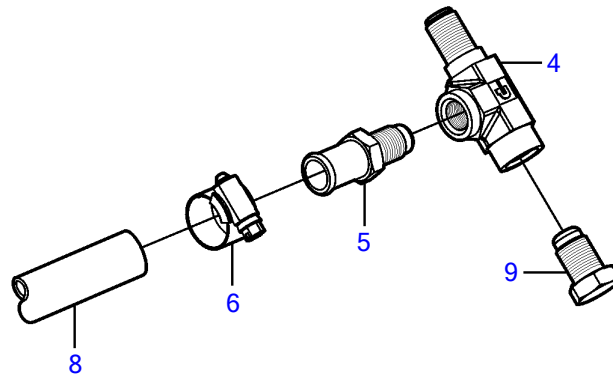

8.1GiI-H, 8.1GXii-G

## 8.1GII-H, 8.1GXII-G

REF	PART NO.	QTY	DESCRIPTION	NOTES
1	3862102	1	Kit	
2	3863068	1	• T-pipe	
3	3863438	2	• Hose clamp	
4	3862126	1	• Fitting	
5	3861672	1	• Nipple	
6	3853813	2	• Hose clamp	
7		1	Hose, circulation pump	Cut
8		X	Hose, heater	Hose not supplied with kit.
9	3861669	1	Plug	