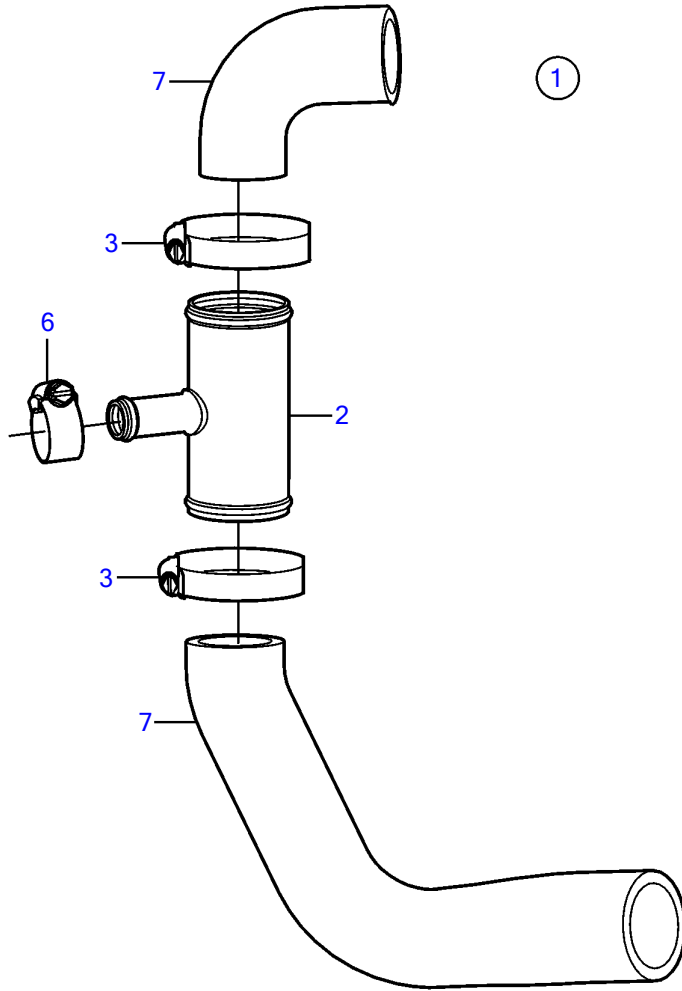

8.1GiI-H, 8.1GXii-G

## 8.1GII-H, 8.1GXII-G

REF	PART NO.	QTY	DESCRIPTION	NOTES
1	3862102	1	Kit	
2	3863068	1	• T-pipe	
3	3863438	2	• Hose clamp	
4	3862126	1	• Fitting	
5	3861672	1	• Nipple	
6	3853813	2	• Hose clamp	
7		1	Hose, circulation pump	Cut
8		X	Hose, heater	Hose not supplied with kit.
9	3861669	1	Plug	