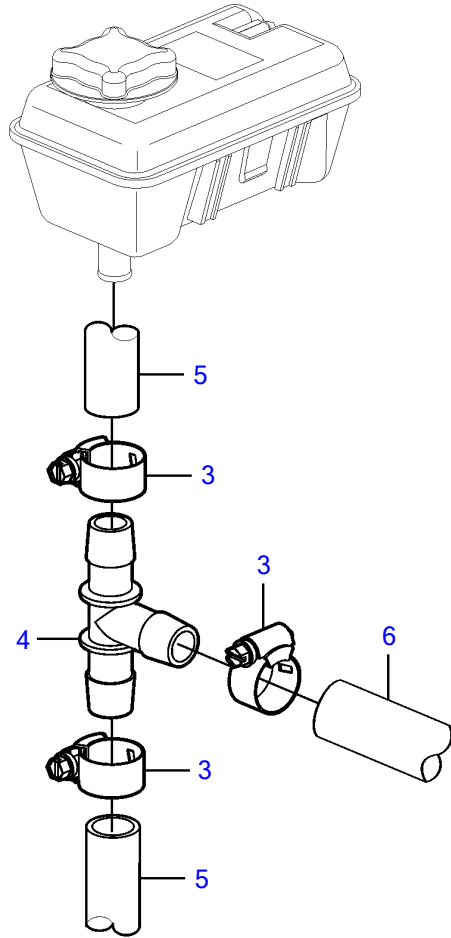

8.1GiI-H, 8.1GXII-G

1

8.1GII-H, 8.1GXII-G

REF	PART NO.	QTY	DESCRIPTION	NOTES
1	3818029	1	Kit	
2	3861672	1	• Nipple	
3	3863439	6	• Hose clamp	
4	(855844)	1	• Thermostat	Obsolete part
5	3860613	1	• T-nipple	
6		X	Hose, expansion tank	Cut