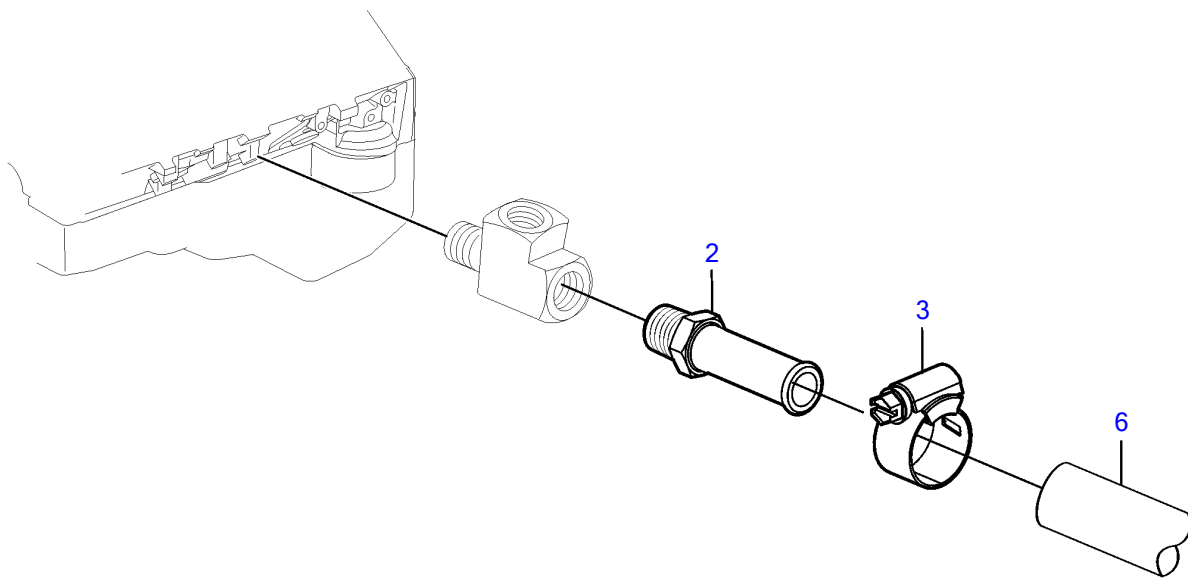

8.1GiI-H, 8.1GXII-G

1

8.1GII-H, 8.1GXII-G

REF	PART NO.	QTY	DESCRIPTION	NOTES
1	3818029	1	Kit	
2	3861672	1	• Nipple	
3	3863439	6	• Hose clamp	
4	(855844)	1	• Thermostat	Obsolete part
5	3860613	1	• T-nipple	
6		X	Hose, expansion tank	Cut