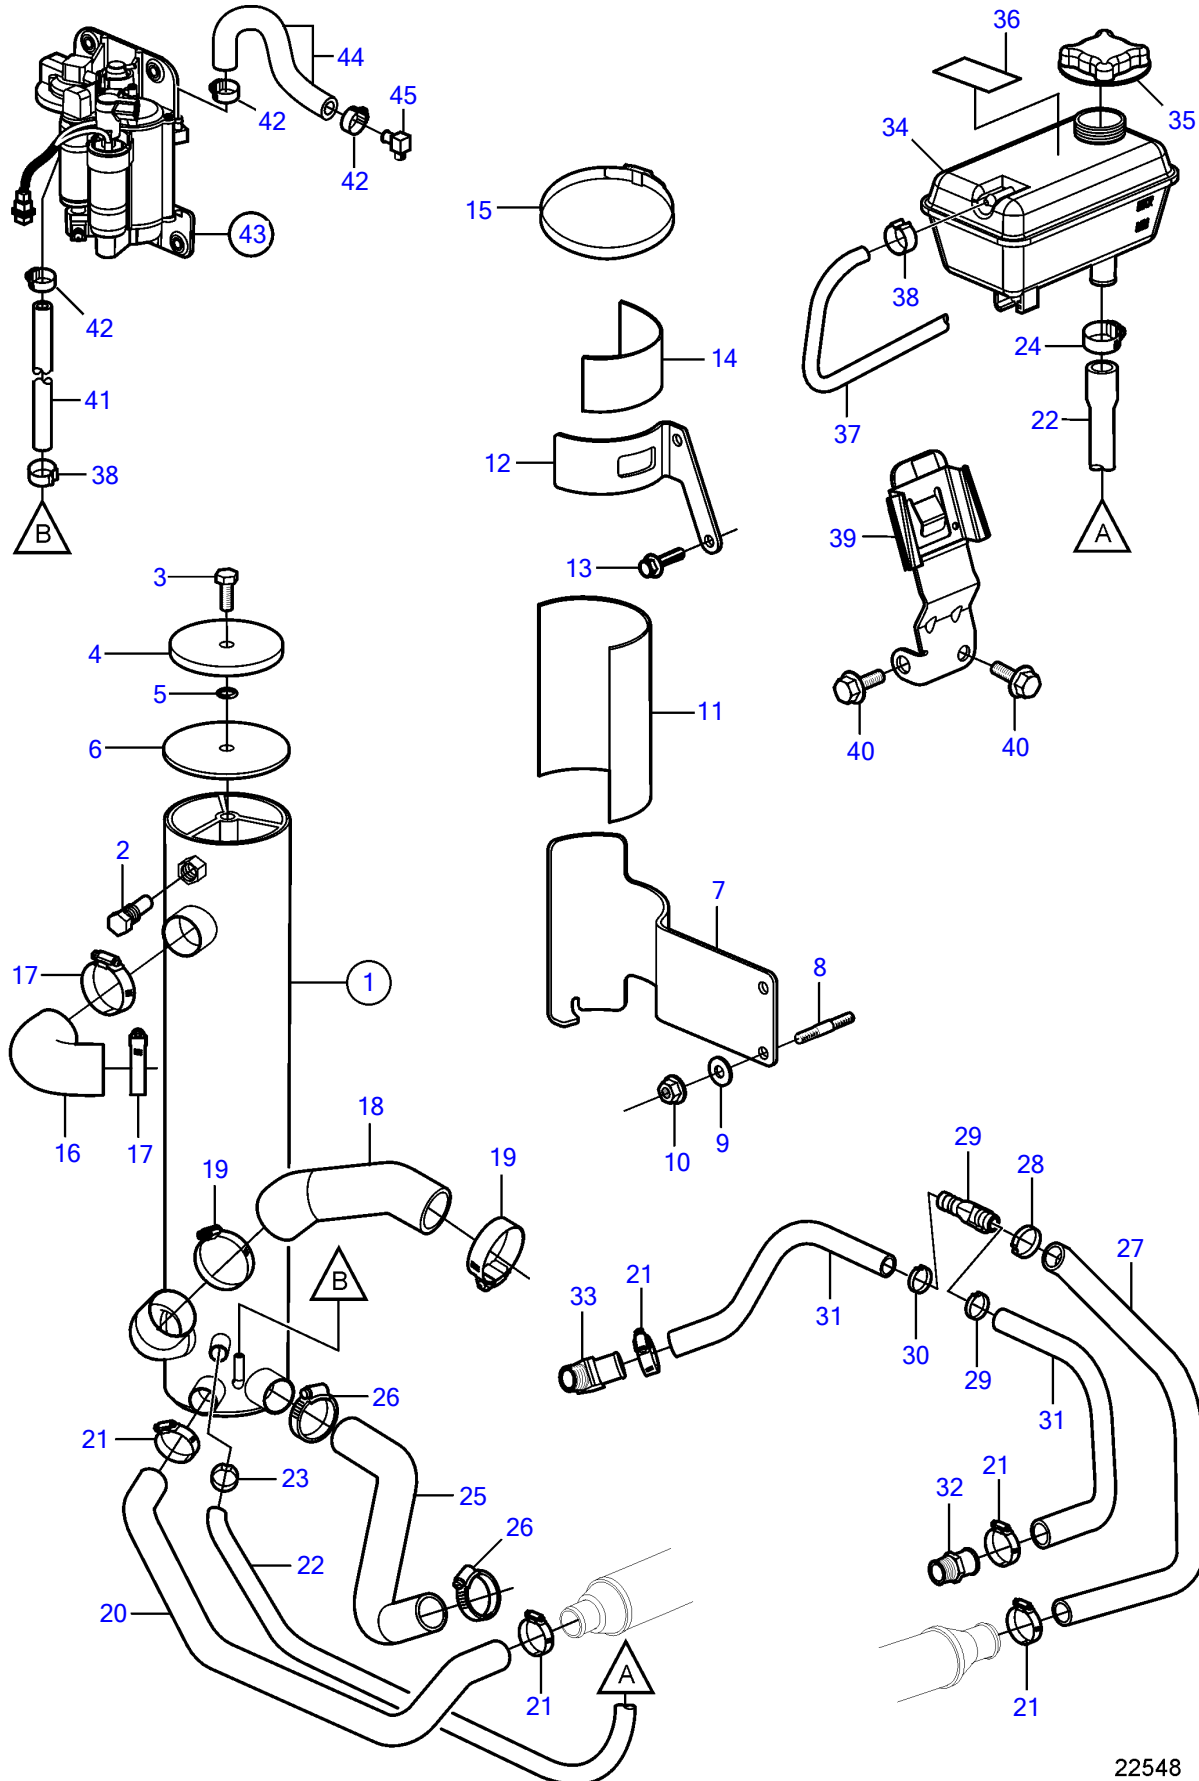

8.1GiI-H, 8.1GXII-G

22548

Upd:2014-04-10

22548

7746260-26-9094

8.1GII-H, 8.1GXII-G

REF	PART NO.	QTY	DESCRIPTION	SEE SEC.	NOTES
1	3860907	1	Heat exchanger		
2	3858995	1	• Anode		
3	3858994	2	• Screw		
4	3858992	2	• Cover		
5	983191	2	• O-ring		
6	3858993	2	• Gasket		
7	3860905	1	Bracket		
8	983613	2	Stud		
9	980933	1	Washer		
10	971095	2	Flange nut		
11	3861042	1	Gasket		
12	3861526	1	Bracket		
13	946441	2	Flange screw		
14	3853236	1	Spacer		
15	3863443	2	Hose clamp		
16	3860914	1	Hose		
17	3812304	2	Hose clamp		
18	3860915	1	Hose		
19	3863438	2	Hose clamp		
20	3841406	1	Hose		
21	3863441	5	Hose clamp		
22	3860908	1	Hose		
23	(982967)	1	Clamp		Obsolete part
24	3812303	1	Hose clamp		
25	3817820	1	Hose		
26	3863440	2	Hose clamp		
27	3808671	1	Hose		
28	(982715)	1	Clamp		Obsolete part
29	3860469	1	Water pipe		
30	982714	2	Clamp		
31	3860913	2	Hose		
32	3861159	1	Nipple		
33	3807044	1	Elbow nipple		
34	861105	1	Expansion tank		
			• Bulletin P-18-4-4	P-18-4-4-EN	Coolant Recommendations for Gas Engines
			• Bulletin p-26-1-7	p-26-1-7-EN	Coolant Capacity, FWC Gas Engines
35	1674083	1	Pressure cap		
36	3858552	1	Decal		Warning!
37	3861533	1	Hose		
38	982643	2	Clamp		
39	3840753	1	Bracket		
40	3863405	2	Hydraulic hose		
			• Bulletin P-44-1-22	P-44-1-22-EN	Problem with Hydraulic Hoses for DPH/DPR Drives
41	3861678	1	Hose		
42	3860413	3	Hose clamp		
43		1	Fuel pump		
44	3860589	1	Hose		
45	3853597	1	Elbow		Exhaust riser