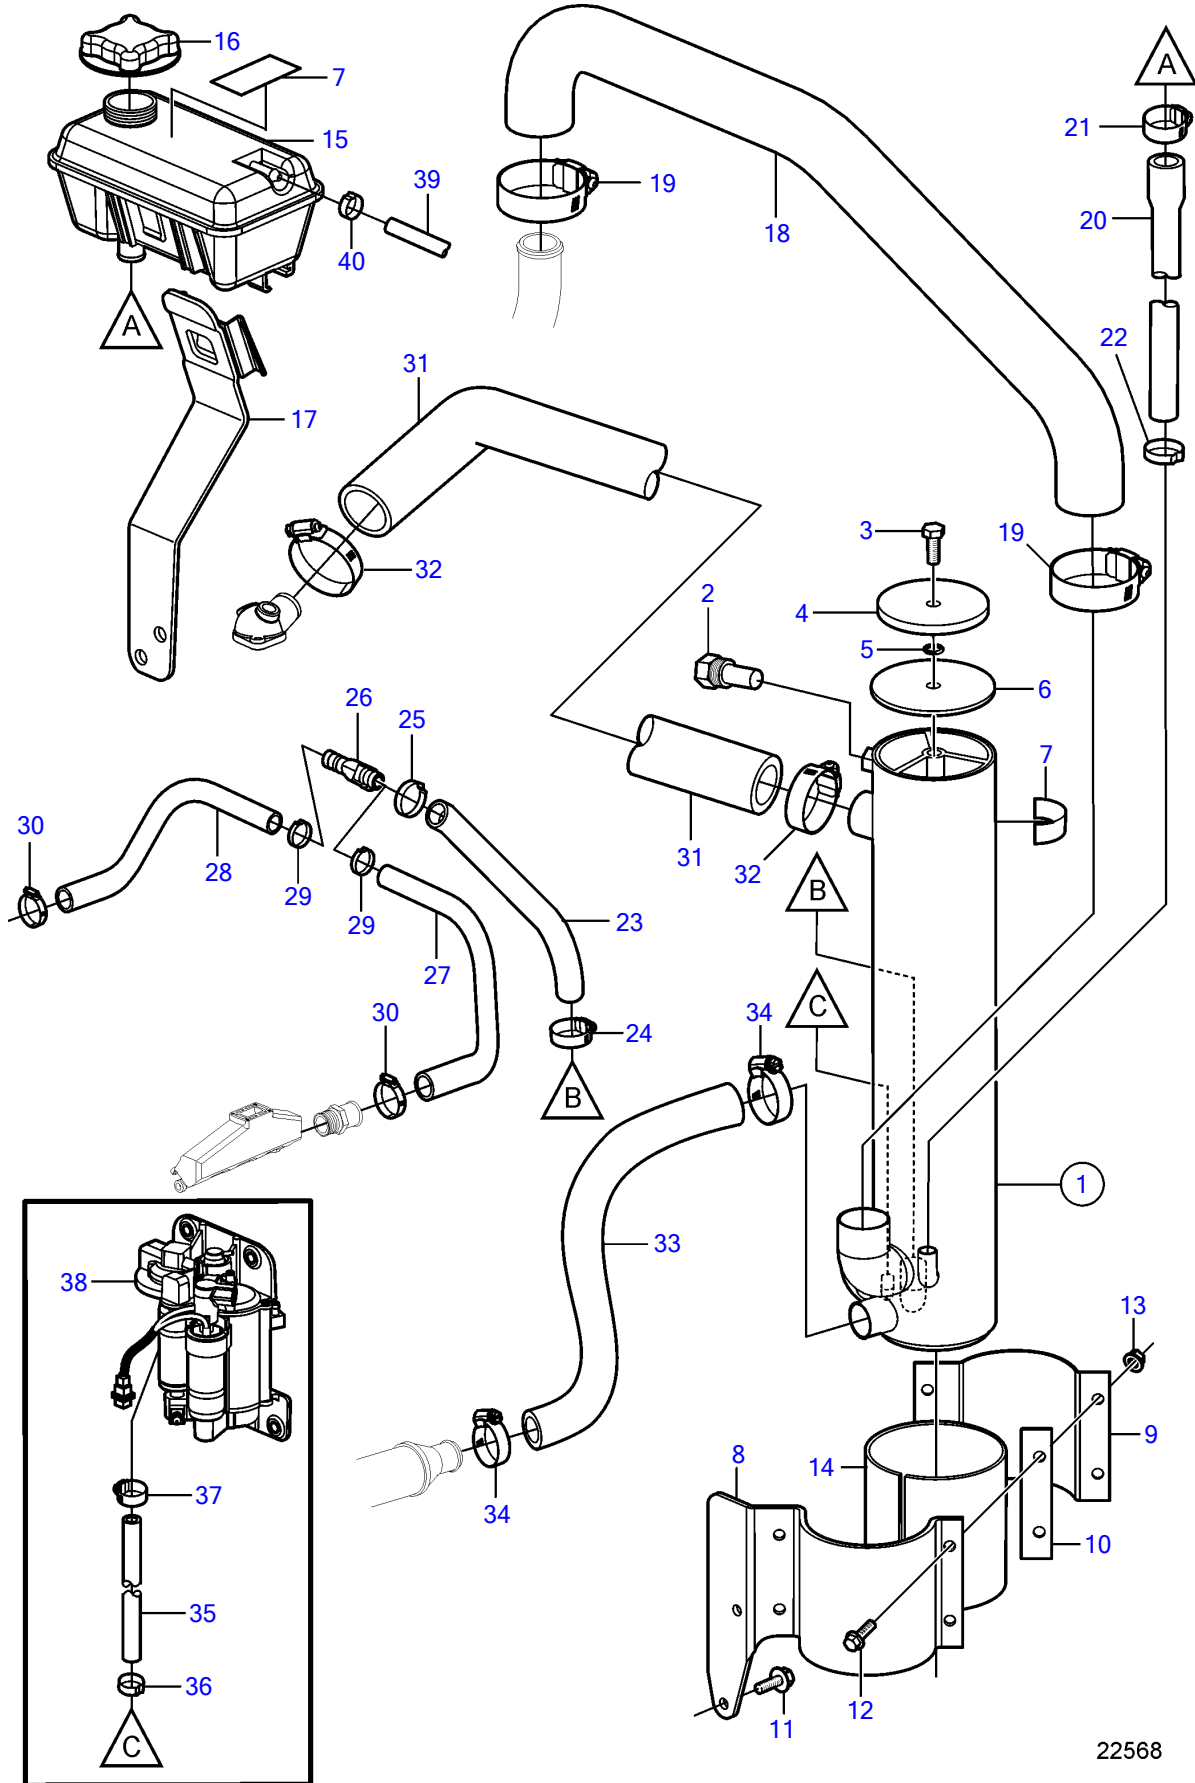

8.1GII-H, 8.1GXII-G

22568

## 8.1GIH-H, 8.1GXII-G

REF	PART NO.	QTY	DESCRIPTION	SEE SEC.	NOTES
1	3861407	1	Heat exchanger		
2	3858995	1	• Anode		
3	3858994	2	• Screw		
4	3858992	2	• Cover		
5	983191	2	• O-ring		
6	3858993	2	• Gasket		
7	3858552	1	Decal		
8	3819518	1	Bracket		
9	3819522	1	Bracket		
10	(3851396)	1	Bar		Obsolete part
11	946441	2	Flange screw		
12	982285	4	Flange screw		
13	945408	4	Flange nut		
14	3861453	1	Gasket		
15	861105	1	Expansion tank		
			• Bulletin P-18-4-4	P-18-4-4-EN	Coolant Recommendations for Gas Engines
			• Bulletin p-26-1-7	p-26-1-7-EN	Coolant Capacity, FWC Gas Engines
16	1674083	1	Pressure cap		
17	3840778	1	Bracket		
18	3841525	1	Hose		
19	3863438	2	Hose clamp		
20	3861485	1	Hose		
21	3812303	1	Hose clamp		
22	(982967)	1	Clamp		Obsolete part
23	3819598	1	Hose		
24	3863441	1	Hose clamp		
25	(982715)	1	Clamp		Obsolete part
26	3860469	1	Water pipe		
27	3819600	1	Hose		
28	3841527	1	Hose		
29	982714	2	Clamp		
30	3863441	2	Hose clamp		
31	3819516	1	Hose		
32	3812304	2	Hose clamp		
33	3819596	1	Hose		
34	3863441	2	Hose clamp		
35	3860590	1	Hose		
36	982643	1	Clamp		
37	3860413	1	Hose clamp		
38		1	Fuel pump		
39	3860957	1	Hose		
40	982643	1	Clamp		