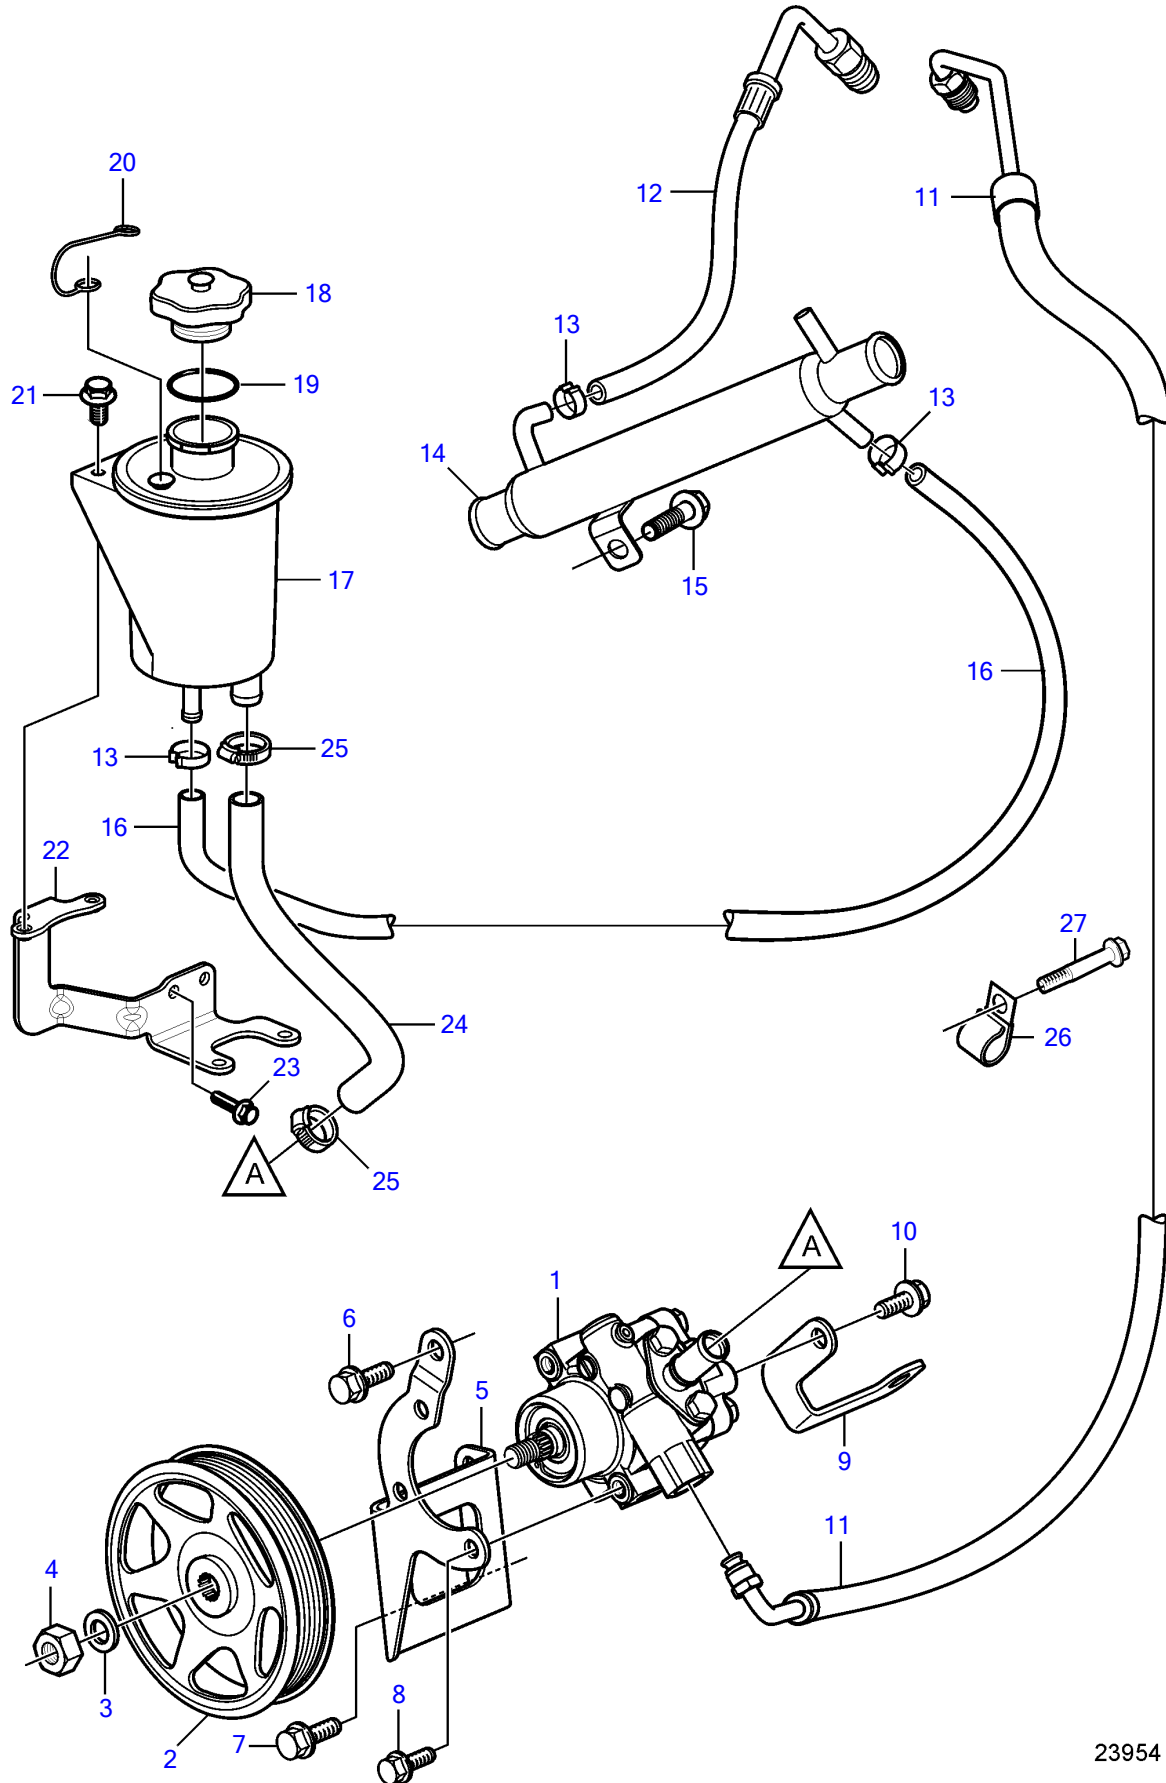

8.1Gi-J, 8.1Gi-JF, 8.10Si-J, 8.10Si-JF, 8.1GXi-J, 8.1GXi-JF

23954

8.1Gi-J, 8.1Gi-JF, 8.1OSi-J, 8.1OSi-JF, 8.1GXi-J, 8.1GXi-JF

REF	PART NO.	QTY	DESCRIPTION	NOTES
1	3887373	1	Power steering pump	
2	3889611	1	Pulley	
3	3889615	1	Washer	
4	3889613	1	Nut	
5	3888473	1	Bracket	
6	3853405	1	Screw	
7	3853405	1	Screw	
8	3595494	3	Screw	
9	3888475	1	Bracket	
10	3595499	1	Flange screw	
11	3887986	1	Hose assembly	
12	3863148	1	Hose	
13	982663	3	Hose clamp	
14	3862629	1	Oil cooler	
15	3863139	1	Screw	
16	3593914	1	Hose	
17	3887375	1	Reservoir	
18		1	• Cap	not sold separately
19		1	• O-ring	not sold separately
20		1	• Retainer	not sold separately
21	946544	2	Flange screw	
22	3595270	1	Bracket	
23	3595499	2	Flange screw	
24	40005059	1	Hose	
25	3853794	2	Hose clamp	
26	3852434	1	Clamp, J	
27	946441	1	Flange screw	

7747720-64-22116

23954

Upd:2014-04-10

8.1Gi-J, 8.1Gi-JF, 8.1OSi-J, 8.1OSi-JF, 8.1GXi-J, 8.1GXi-JF