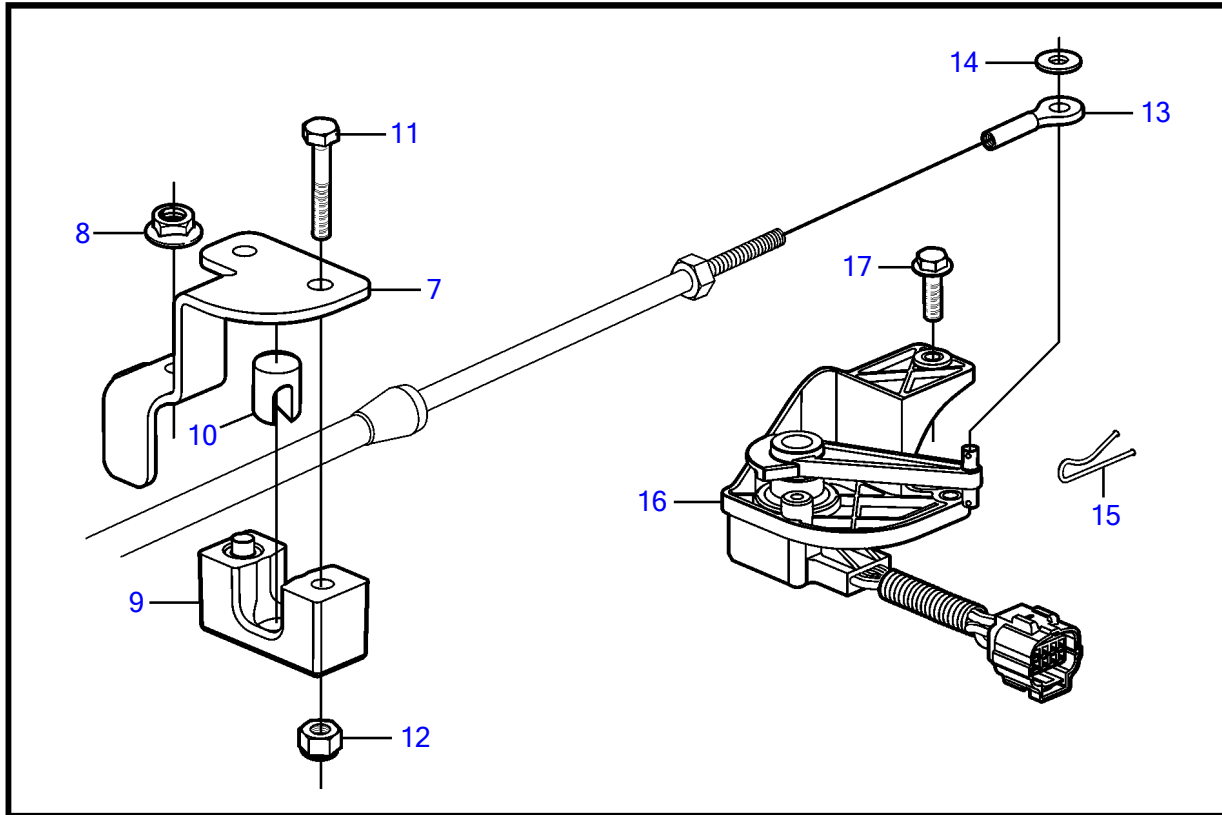

8.1Gi-J, 8.1Gi-JF, 8.10Si-J, 8.10Si-JF, 8.1GXi-J, 8.1GXi-JF

8.1Gi-J, 8.1Gi-JF, 8.1OSi-J, 8.1OSi-JF, 8.1GXi-J, 8.1GXi-JF

REF	PART NO.	QTY	DESCRIPTION	SEE SEC.	NOTES
1	3817844	1	Throttle body		
		1	• Valve, idle air control		not sold separately
		1	• Sensor, throttle position		not sold separately
		1	• Control, throttle position		not sold separately
2	3857476	1	Gasket		
3	981124	3	Flange nut		
4	3857486	3	Stud		
5	3818427	1	Flame shield		
6	3847663	1	Hose clamp		
7	3819670	1	Bracket		
8	981124	1	Flange nut		
9	3850266	1	Anchor		
10	3852019	1	Retainer		
11	(3852048)	1	Screw		Obsolete part
12	3852118	1	Nut		
13	3850941	1	Adapter		
14	3852193	1	Washer		
15	3852052	1	Split pin		
16	3817845	1	Bracket		
			• Bulletin P-27-1-1	P-27-1-1-EN	Throttle Arm
17	947542	2	Flange screw		