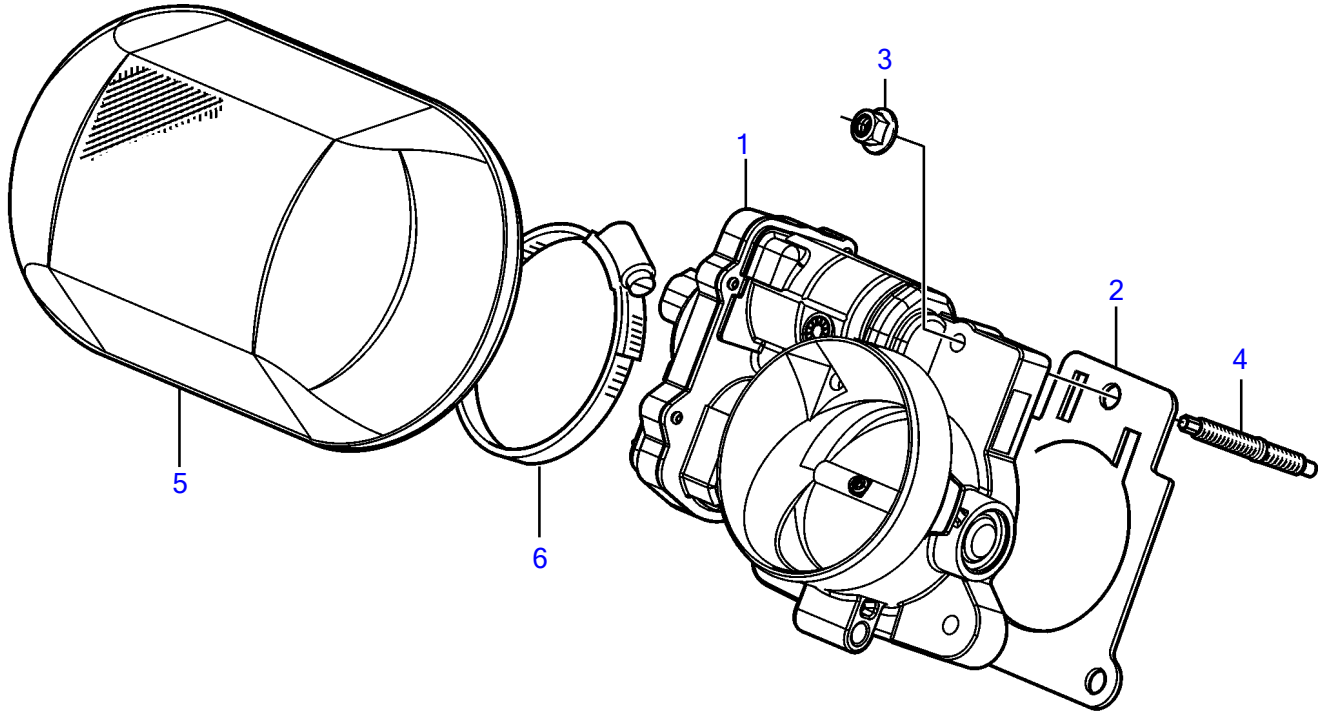

8.1Gi-J, 8.1Gi-JF, 8.10Si-J, 8.10Si-JF, 8.1GXi-J, 8.1GXi-JF

8.1Gi-J, 8.1Gi-JF, 8.1OSi-J, 8.1OSi-JF, 8.1GXi-J, 8.1GXi-JF

REF	PART NO.	QTY	DESCRIPTION	SEE SEC.	NOTES
1	3817844	1	Throttle body		
		1	• Valve, idle air control		not sold separately
		1	• Sensor, throttle position		not sold separately
		1	• Control, throttle position		not sold separately
2	3857476	1	Gasket		
3	981124	3	Flange nut		
4	3857486	3	Stud		
5	3818427	1	Flame shield		
6	3847663	1	Hose clamp		
7	3819670	1	Bracket		
8	981124	1	Flange nut		
9	3850266	1	Anchor		
10	3852019	1	Retainer		
11	(3852048)	1	Screw		Obsolete part
12	3852118	1	Nut		
13	3850941	1	Adapter		
14	3852193	1	Washer		
15	3852052	1	Split pin		
16	3817845	1	Bracket		
			• Bulletin P-27-1-1	P-27-1-1-EN	Throttle Arm
17	947542	2	Flange screw		