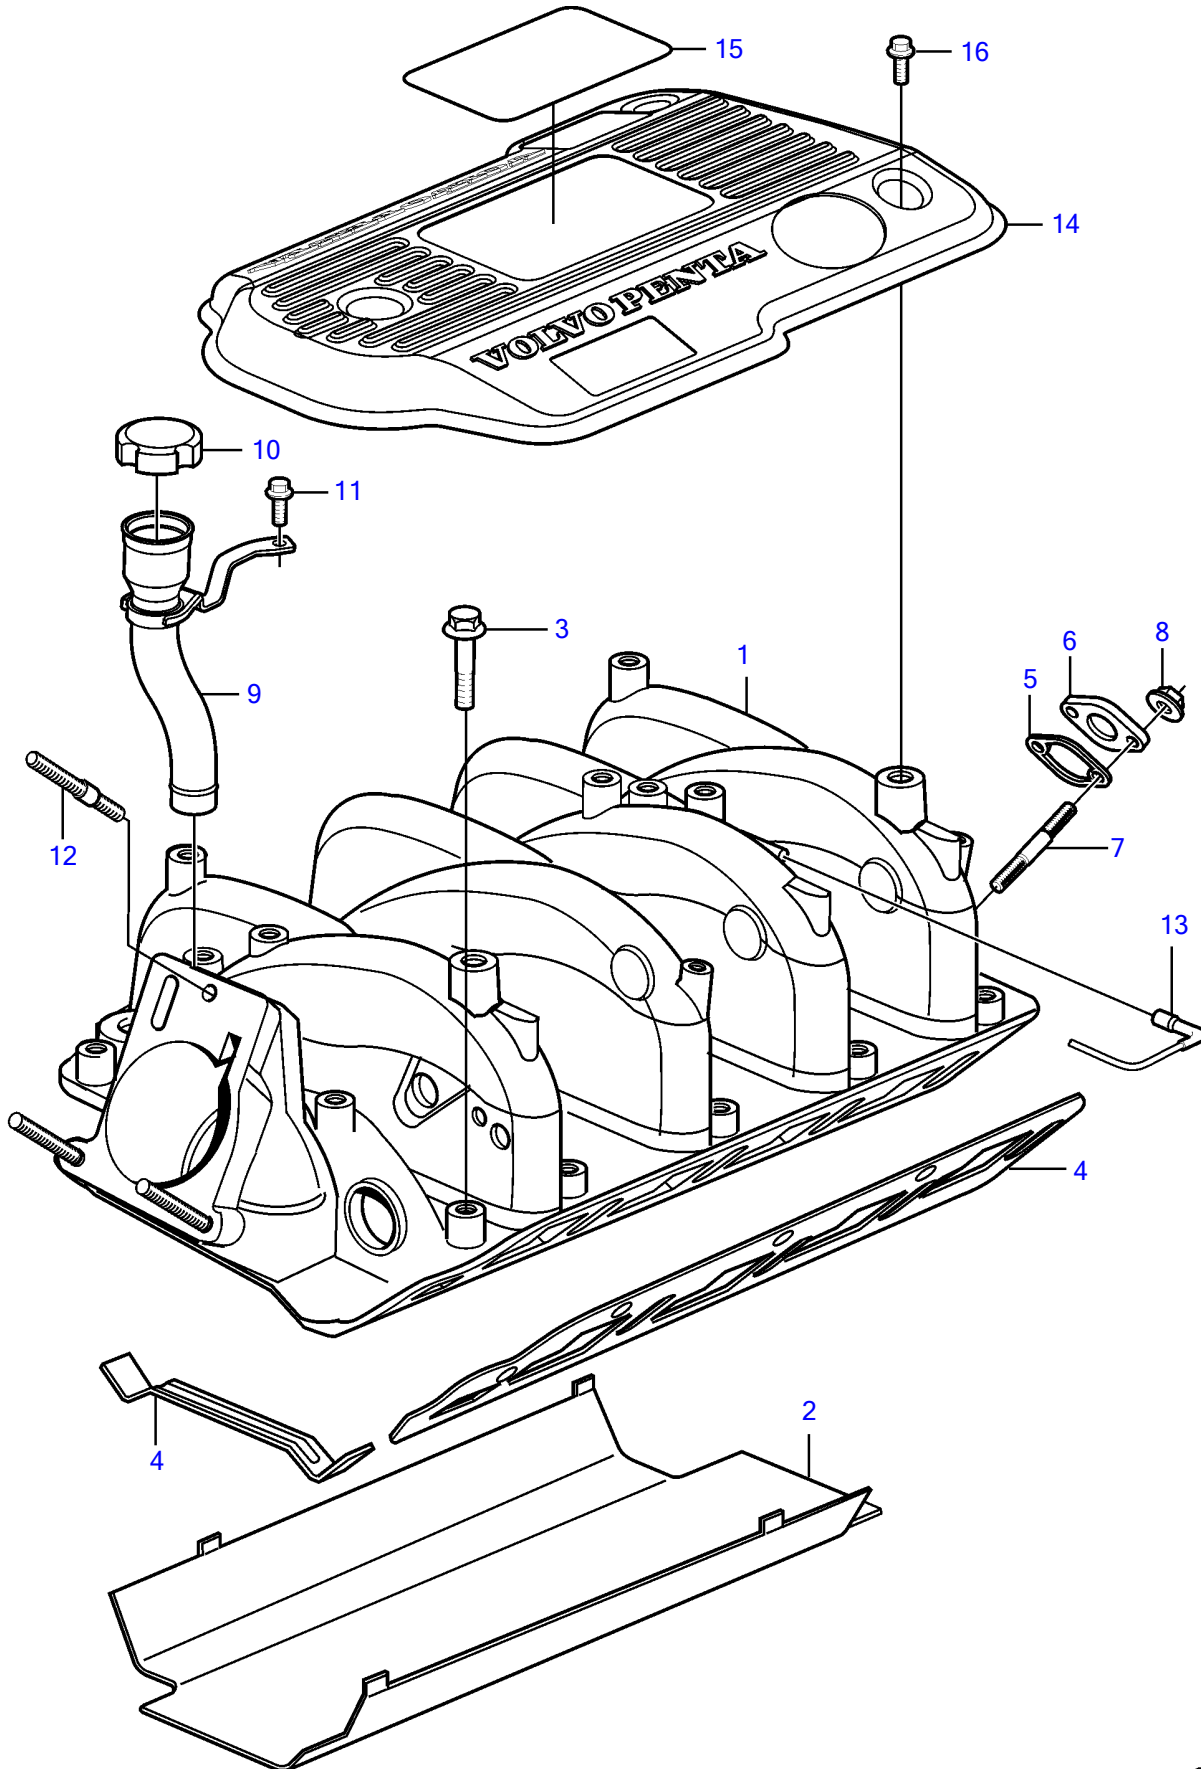

8.1GXi-J, 8.1GXi-JF

8.1GXJ, 8.1GXJ-F

REF	PART NO.	QTY	DESCRIPTION	NOTES
1	3808519	1	Inlet pipe	
2		1	Shield	part not sold
3	3808529	10	Bolt	
4	3808528	1	Intake gasket	
5	3861023	1	Gasket	
6	(3861001)	1	Cover	Obsolete part
7		2	Stud	part not sold
8		2	Nut	part not sold
9	3819138	1	Tube	
10	3863006	1	Cardboard tube	
11	947542	1	Flange screw	
12	3857486	3	Stud	
13	3589018	1	Hose	
14	3818428	1	Cover	
15	3861896	1	Decal	8.1GXJ
16	946544	3	Flange screw	