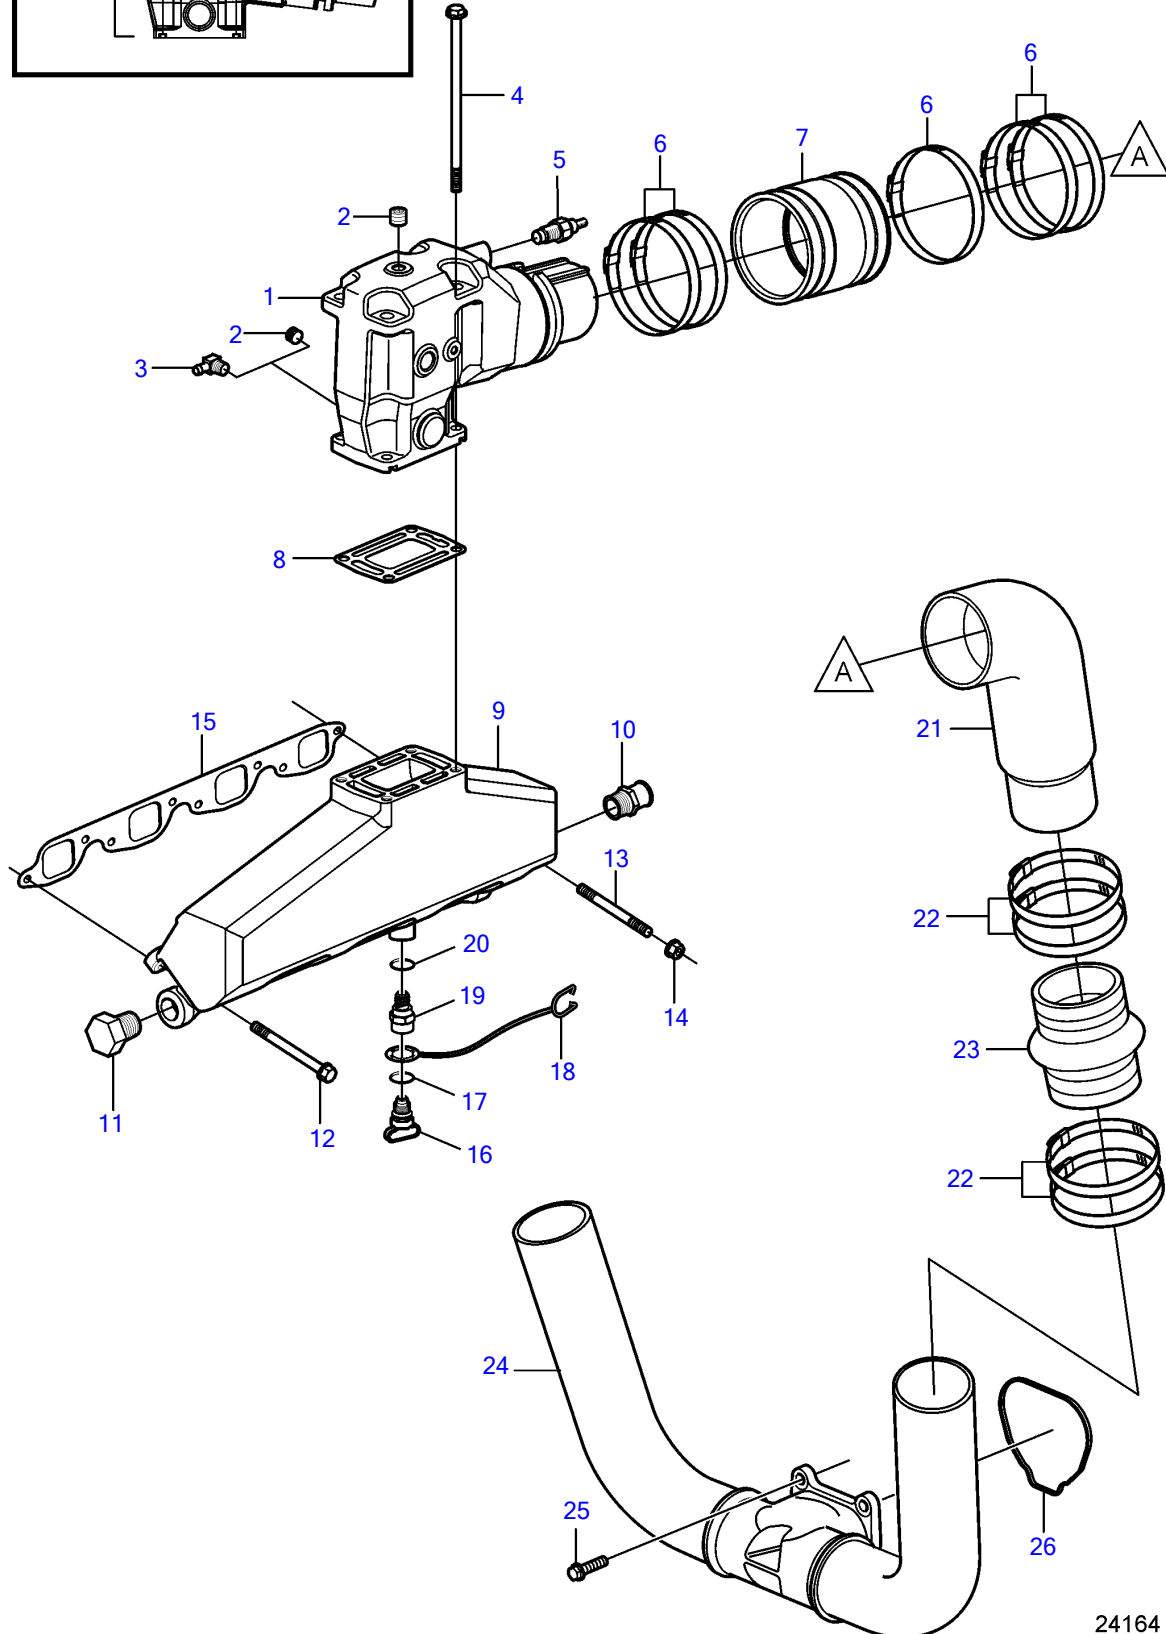

8.1Gi-J, 8.1GXi-J

8.1Gi-J, 8.1GXi-J

REF	PART NO.	QTY	DESCRIPTION	SEE SEC.	NOTES
1	3863061	2	Elbow		
			• Bulletin P-25-1-5	P-25-1-5-EN	Riser Extension Kit
			• Bulletin P-25-1-4	P-25-1-4-EN	Tall Riser Options
2	3850740	3	• Plug		
3	3853597	1	Elbow		
4	3808361	8	Flange screw		
5	3862500	2	Temperature sensor		
6	3863443	10	Hose clamp		
7	3852696	2	Hose		
8	3863191	1	Kit		
		2	• Gasket		not sold separately
9	3847640	2	Exhaust pipe		
10	3861159	2	Nipple		
11	3595390	2	Plug		
12	945444	8	Flange screw		
13	982974	8	Stud		
14	945408	8	Flange nut		
15	3852472	2	Gasket		
16	21114522	2	Drain plug		
	3849500	1	• Plug		Replaced by 21114522, not sold separately
17	976970	1	• O-ring		
18	3849892	1	• Retainer		
19	21238201	2	Adapter		
20	976970	2	• O-ring		
21	3847731	2	Exhaust pipe		
22	3863442	8	Hose clamp		
23	3863450	2	Bellows		
24	3841847	1	Exhaust pipe		
25	3841928	4	Flange screw		
26	3841013	1	Gasket		