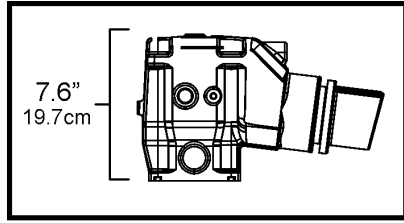

8.1Gi-J, 8.1GXi-J

8.1Gi-J, 8.1GXi-J

REF	PART NO.	QTY	DESCRIPTION	SEE SEC.	NOTES
1	3863061	2	Elbow		
			• Bulletin P-25-1-5	P-25-1-5-EN	Riser Extension Kit
			• Bulletin P-25-1-4	P-25-1-4-EN	Tall Riser Options
2	3850740	3	• Plug		
3	3853597	1	Elbow		
4	3808361	8	Flange screw		
5	3862500	2	Temperature sensor		
6	3863443	10	Hose clamp		
7	3852696	2	Hose		
8	3863191	1	Kit		
		2	• Gasket		not sold separately
9	3847640	2	Exhaust pipe		
10	3861159	2	Nipple		
11	3595390	2	Plug		
12	945444	8	Flange screw		
13	982974	8	Stud		
14	945408	8	Flange nut		
15	3852472	2	Gasket		
16	21114522	2	Drain plug		
	3849500	1	• Plug		Replaced by 21114522, not sold separately
17	976970	1	• O-ring		
18	3849892	1	• Retainer		
19	21238201	2	Adapter		
20	976970	2	• O-ring		
21	3847731	2	Exhaust pipe		
22	3863442	8	Hose clamp		
23	3863450	2	Bellows		
24	3841847	1	Exhaust pipe		
25	3841928	4	Flange screw		
26	3841013	1	Gasket		