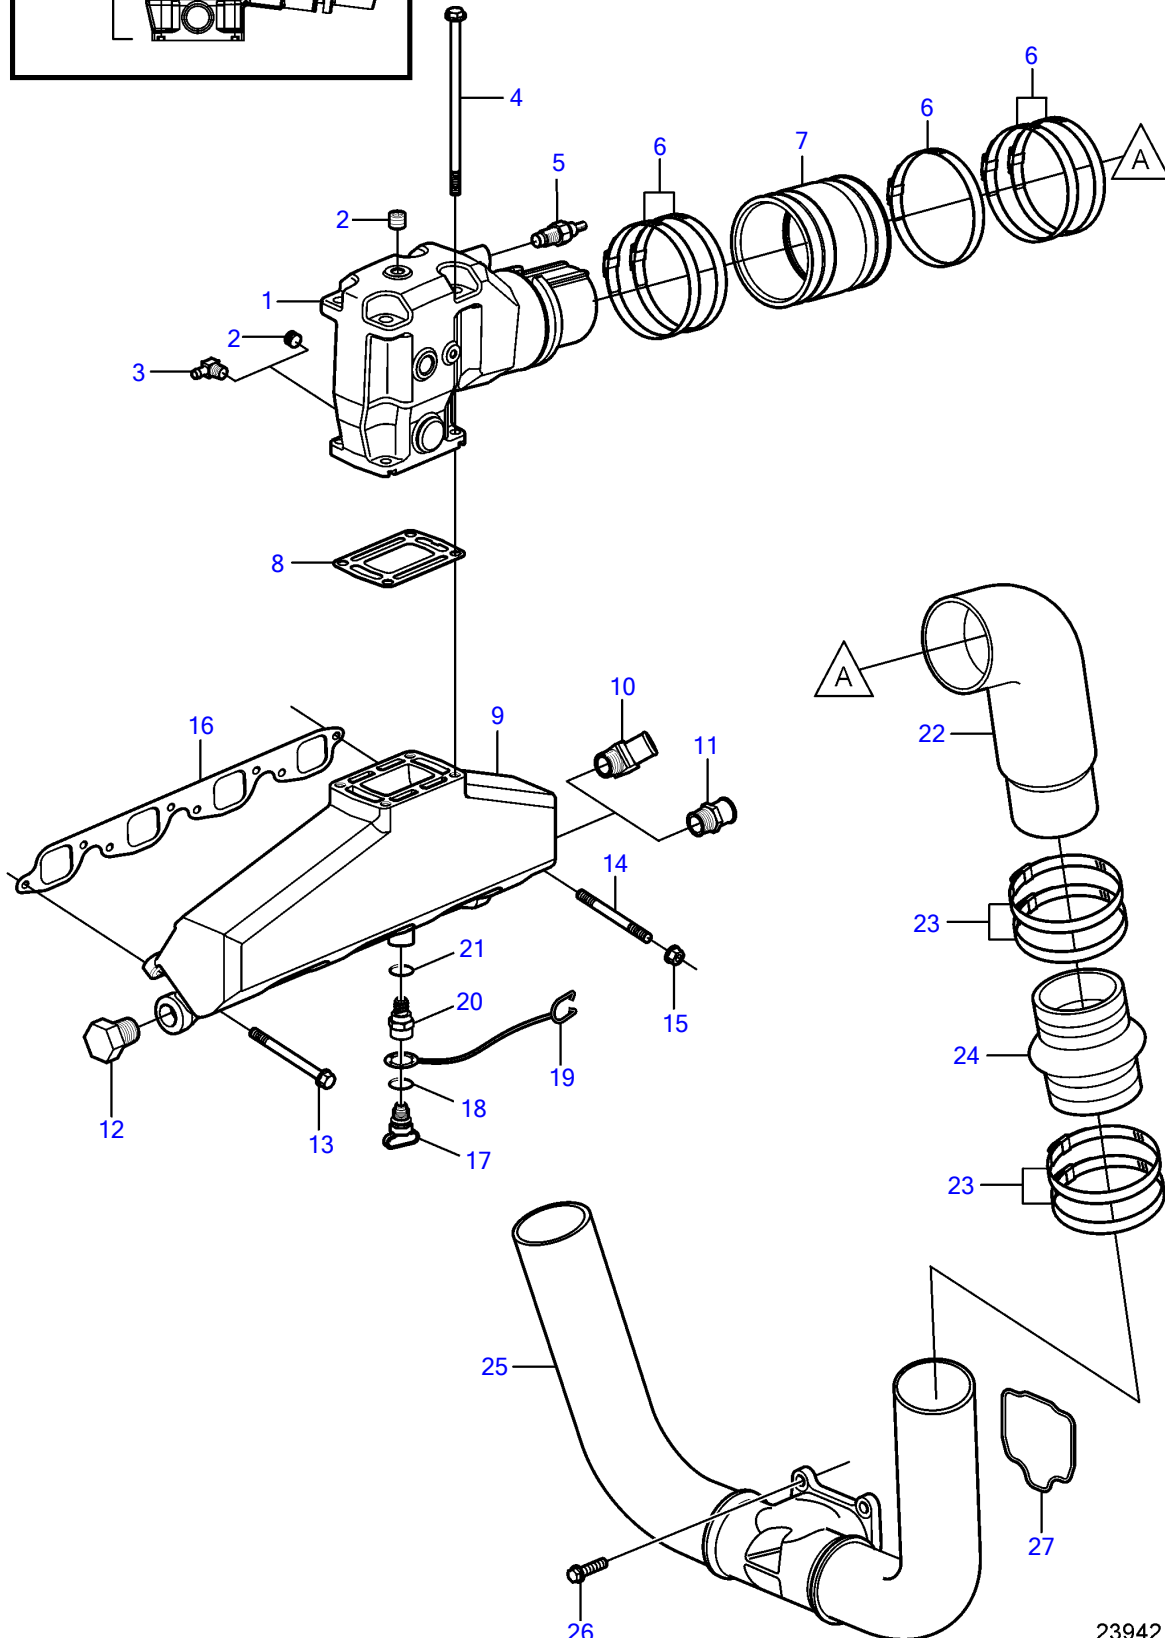

8.10Si-JF

8.10Si-JF

REF	PART NO.	QTY	DESCRIPTION	SEE SEC.	NOTES
1	3863061	2	Elbow		
			• Bulletin P-25-1-5	P-25-1-5-EN	Riser Extension Kit
			• Bulletin P-25-1-4	P-25-1-4-EN	Tall Riser Options
2	3850740	3	• Plug		
3	3853597	1	Elbow		
4	3808361	8	Flange screw		
5	3862500	2	Temperature sensor		
6	3863443	10	Hose clamp		
7	3852696	2	Hose		
8	3863191	1	Kit		
		2	• Gasket		not sold separately
9	3847640	2	Exhaust pipe		
10	3807044	1	Elbow nipple		
11	3861159	1	Nipple		
12	3595390	2	Plug		
13	945444	8	Flange screw		
14	982974	8	Stud		
15	945408	8	Flange nut		
16	3852472	2	Gasket		
17	21114522	2	Drain plug		
	3849500	1	• Plug		Replaced by 21114522, not sold separately
18	976970	1	• O-ring		
19	3849892	1	• Retainer		
20	21238201	2	Adapter		
21	976970	2	• O-ring		
22	3847731	2	Exhaust pipe		
23	3863442	8	Hose clamp		
24	3863450	2	Bellows		
25	3858873	1	Exhaust pipe		
26	3841928	4	Flange screw		
27	3860984	1	Sealing		
			• Bulletin P-25-2-2	P-25-2-2-EN	Y-pipe seal, gas engines