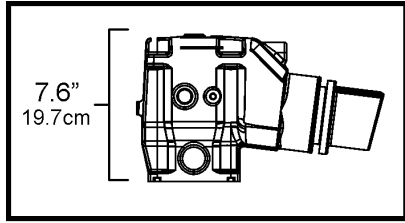

8.10Si-JF

8.10Si-JF

REF	PART NO.	QTY	DESCRIPTION	SEE SEC.	NOTES
1	3863061	2	Elbow		
			• Bulletin P-25-1-5	P-25-1-5-EN	Riser Extension Kit
			• Bulletin P-25-1-4	P-25-1-4-EN	Tall Riser Options
2	3850740	3	• Plug		
3	3853597	1	Elbow		
4	3808361	8	Flange screw		
5	3862500	2	Temperature sensor		
6	3863443	10	Hose clamp		
7	3852696	2	Hose		
8	3863191	1	Kit		
		2	• Gasket		not sold separately
9	3847640	2	Exhaust pipe		
10	3807044	1	Elbow nipple		
11	3861159	1	Nipple		
12	3595390	2	Plug		
13	945444	8	Flange screw		
14	982974	8	Stud		
15	945408	8	Flange nut		
16	3852472	2	Gasket		
17	21114522	2	Drain plug		
	3849500	1	• Plug		Replaced by 21114522, not sold separately
18	976970	1	• O-ring		
19	3849892	1	• Retainer		
20	21238201	2	Adapter		
21	976970	2	• O-ring		
22	3847731	2	Exhaust pipe		
23	3863442	8	Hose clamp		
24	3863450	2	Bellows		
25	3858873	1	Exhaust pipe		
26	3841928	4	Flange screw		
27	3860984	1	Sealing		
			• Bulletin P-25-2-2	P-25-2-2-EN	Y-pipe seal, gas engines