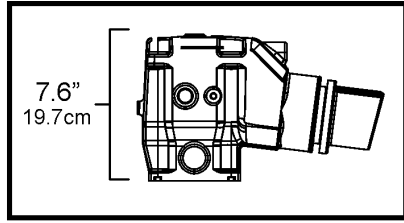

8.1Gi-JF, 8.1GXi-JF

23941

Upd:2014-04-10

23941

7747720-25-22098

8.1Gi-JF, 8.1GXi-JF

REF	PART NO.	QTY	DESCRIPTION	SEE SEC.	NOTES
1	3863061	2	Elbow		
			• Bulletin P-25-1-5	P-25-1-5-EN	Riser Extension Kit
			• Bulletin P-25-1-4	P-25-1-4-EN	Tall Riser Options
2	3850740	3	• Plug		
3	3853597	1	Elbow		
4	3808361	8	Flange screw		
5	3862500	2	Temperature sensor		
6	3863443	10	Hose clamp		
7	3852696	2	Hose		
8	3863191	1	Kit		
		2	• Gasket		not sold separately
9	3847640	2	Exhaust pipe		
10	3807044	1	Elbow nipple		
11	3861159	1	Nipple		
12	3595390	2	Plug		
13	945444	8	Flange screw		
14	982974	8	Stud		
15	945408	8	Flange nut		
16	3852472	2	Gasket		
17	21114522	2	Drain plug		
	3849500	1	• Plug		Replaced by 21114522, not sold separately
18	976970	1	• O-ring		
19	3849892	1	• Retainer		
20	21238201	2	Adapter		
21	976970	2	• O-ring		
22	3847731	2	Exhaust pipe		
23	3863442	8	Hose clamp		
24	3863450	2	Bellows		
25	3841847	1	Exhaust pipe		
26	3841928	4	Flange screw		
27	3841013	1	Gasket		