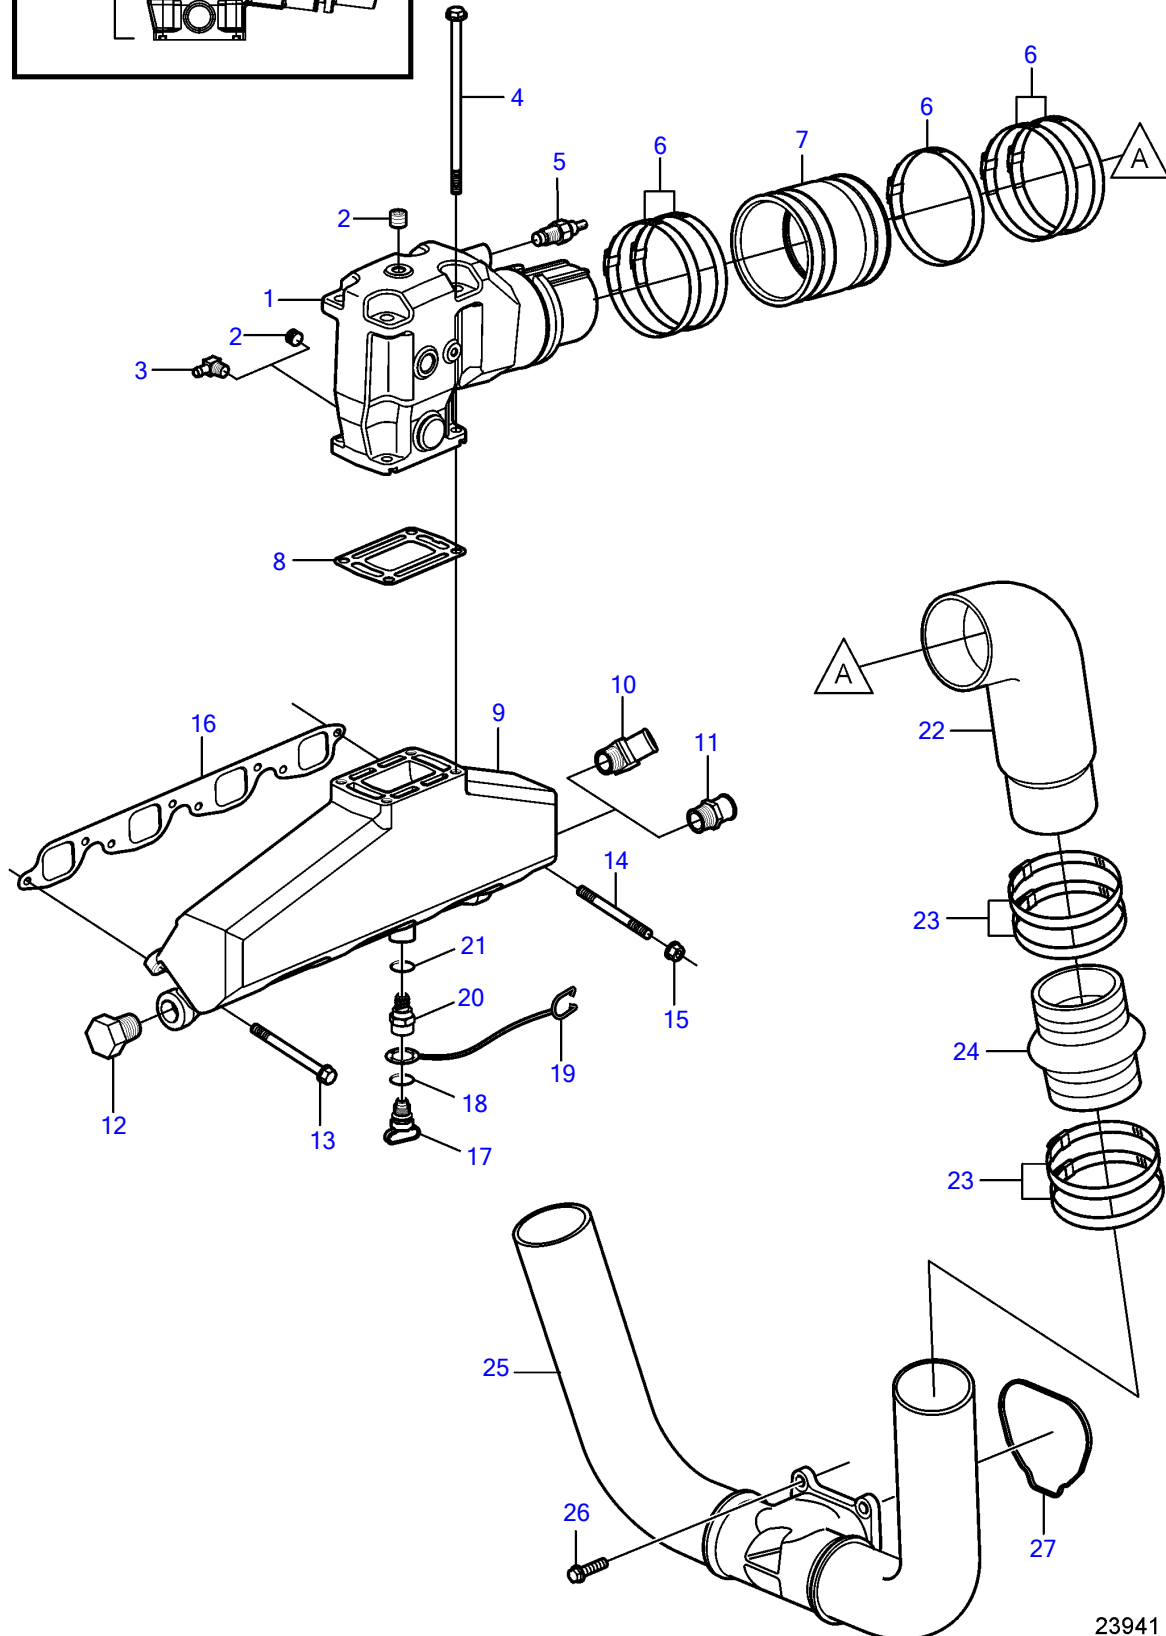

8.1Gi-JF, 8.1GXi-JF

23941

Upd:2014-04-10

23941

7747720-25-22098

8.1Gi-JF, 8.1GXi-JF

REF	PART NO.	QTY	DESCRIPTION	SEE SEC.	NOTES
1	3863061	2	Elbow		
			• Bulletin P-25-1-5	P-25-1-5-EN	Riser Extension Kit
			• Bulletin P-25-1-4	P-25-1-4-EN	Tall Riser Options
2	3850740	3	• Plug		
3	3853597	1	Elbow		
4	3808361	8	Flange screw		
5	3862500	2	Temperature sensor		
6	3863443	10	Hose clamp		
7	3852696	2	Hose		
8	3863191	1	Kit		
		2	• Gasket		not sold separately
9	3847640	2	Exhaust pipe		
10	3807044	1	Elbow nipple		
11	3861159	1	Nipple		
12	3595390	2	Plug		
13	945444	8	Flange screw		
14	982974	8	Stud		
15	945408	8	Flange nut		
16	3852472	2	Gasket		
17	21114522	2	Drain plug		
	3849500	1	• Plug		Replaced by 21114522, not sold separately
18	976970	1	• O-ring		
19	3849892	1	• Retainer		
20	21238201	2	Adapter		
21	976970	2	• O-ring		
22	3847731	2	Exhaust pipe		
23	3863442	8	Hose clamp		
24	3863450	2	Bellows		
25	3841847	1	Exhaust pipe		
26	3841928	4	Flange screw		
27	3841013	1	Gasket		