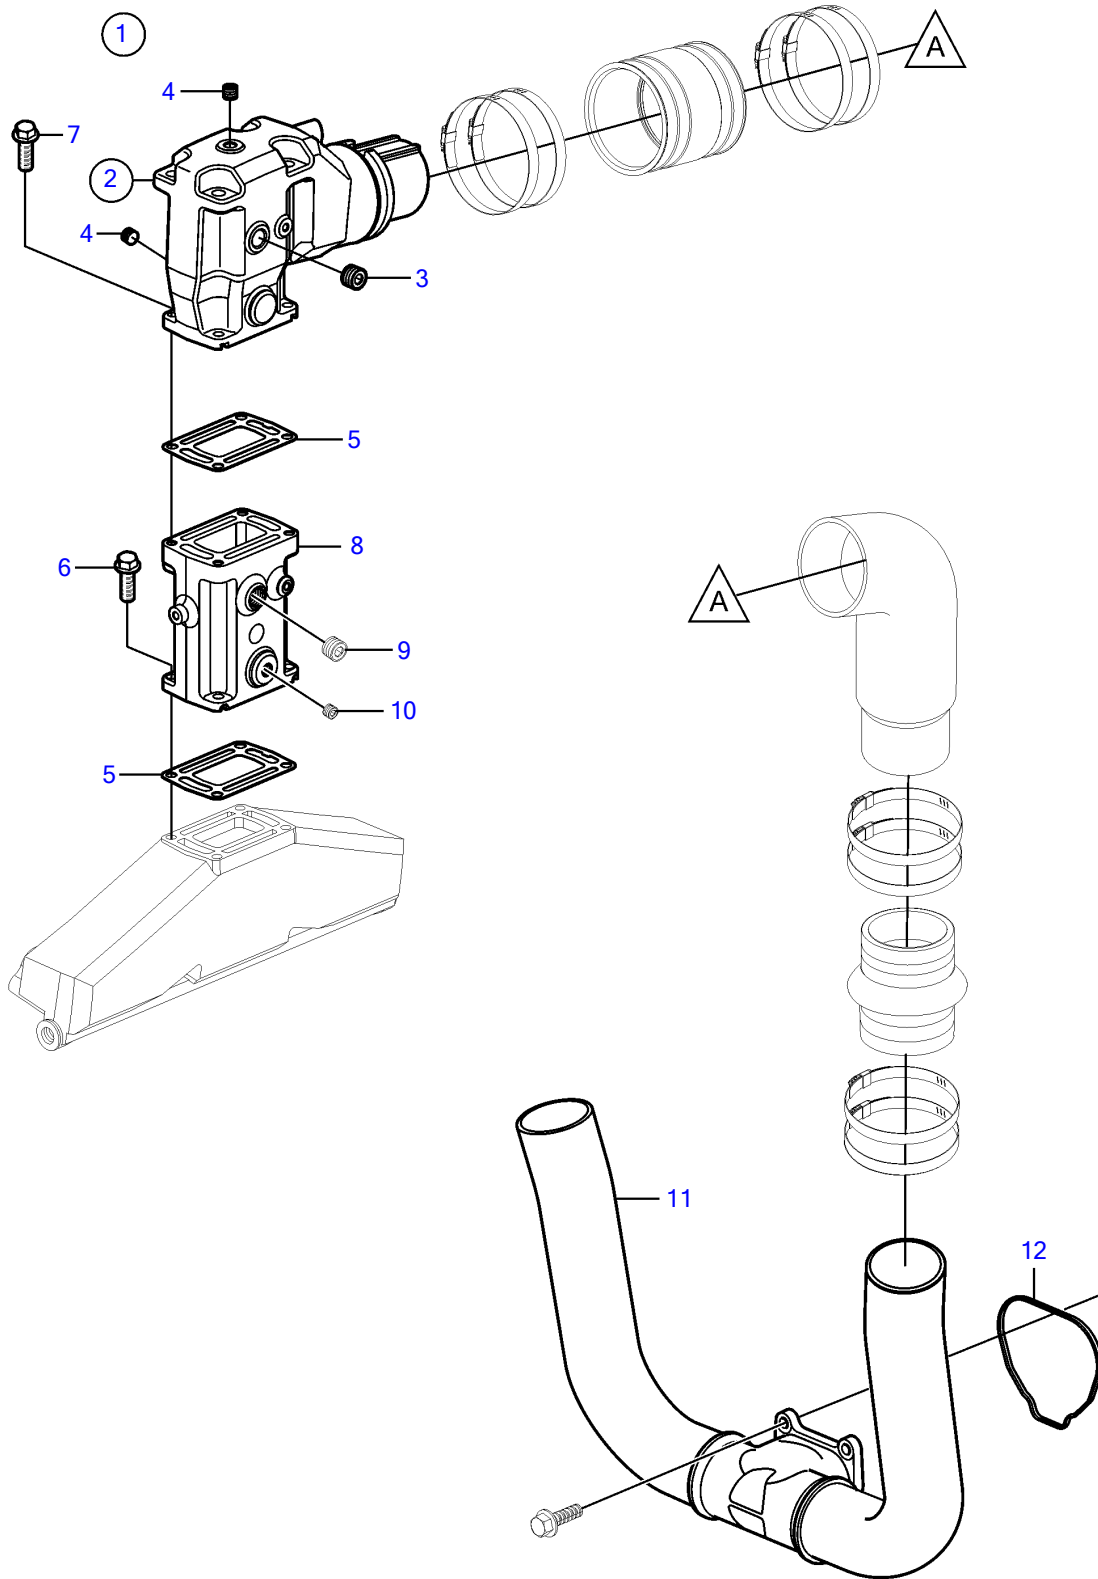

8.1Gi-J, 8.1Gi-JF, 8.1GXi-J, 8.1GXi-JF

8.1Gi-J, 8.1Gi-JF, 8.1GXi-J, 8.1GXi-JF

REF	PART NO.	QTY	DESCRIPTION	SEE SEC.	NOTES
1	40005142	1	Kit		See exhaust section for mounting parts
2	3863061	2	• Elbow		
			• Bulletin P-25-1-5	P-25-1-5-EN	Riser Extension Kit
			• Bulletin P-25-1-4	P-25-1-4-EN	Tall Riser Options
3	3850999	4	• • Plug		
4	3850740	4	• • Plug		
5	3863191	2	• Kit		
		4	• • Gasket		not sold separately
6	3887488	8	• Flange screw		
7	3887488	8	• Flange screw		
8	3842853	2	• Exhaust pipe extensi		
			• Bulletin P-25-1-4	P-25-1-4-EN	Tall Riser Options
9	3850999	4	• • Plug		
10	3850740	4	• • Plug		
11	3885349	1	• Exhaust pipe		
12	3841013	1	• Gasket		