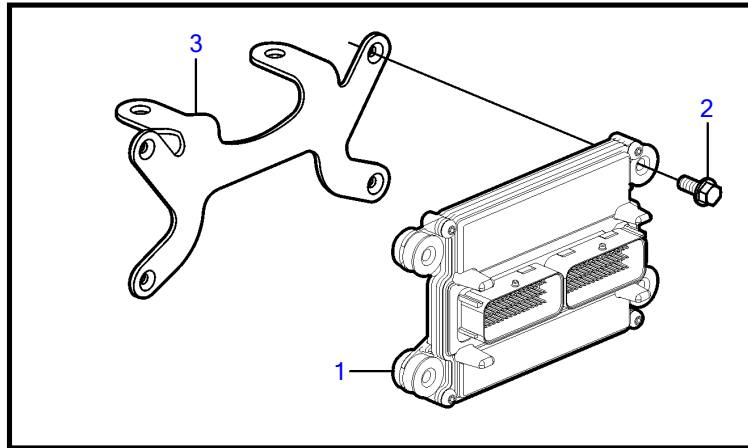

8.1Gi-J, 8.1Gi-JF, 8.10Si-J, 8.10Si-JF

24170

Upd:2014-04-10

24170

7747720-28-22111

8.1Gi-J, 8.1Gi-JF, 8.10Si-J, 8.10Si-JF

REF	PART NO.	QTY	DESCRIPTION	NOTES
1	3594204	1	Module	
2	3843651	4	Flange screw	
3	3817811	1	Bracket	
4	3861301	2	Knock sensor	
5	3887328	1	Sensor	
6	3857816	1	Bushing	
7	3887970	1	Fitting	
8	3808516	1	Sensor, crankshaft position	
9		1	• O-ring	not sold separately
10	3861262	1	Bolt	
11	3862500	2	Temperature sensor	
12	3854527	1	Sensor, mat	
13	3861321	1	Sensor, map	
14	3858988	1	• Sealing	
15	3861240	1	Bolt	
16	3850397	1	Switch, coolant water temp.	
17	3808513	1	Sensor, camshaft position	
18		1	• O-ring	not sold separately
19		1	Screw	part not sold
20		1	Spacer	part not sold