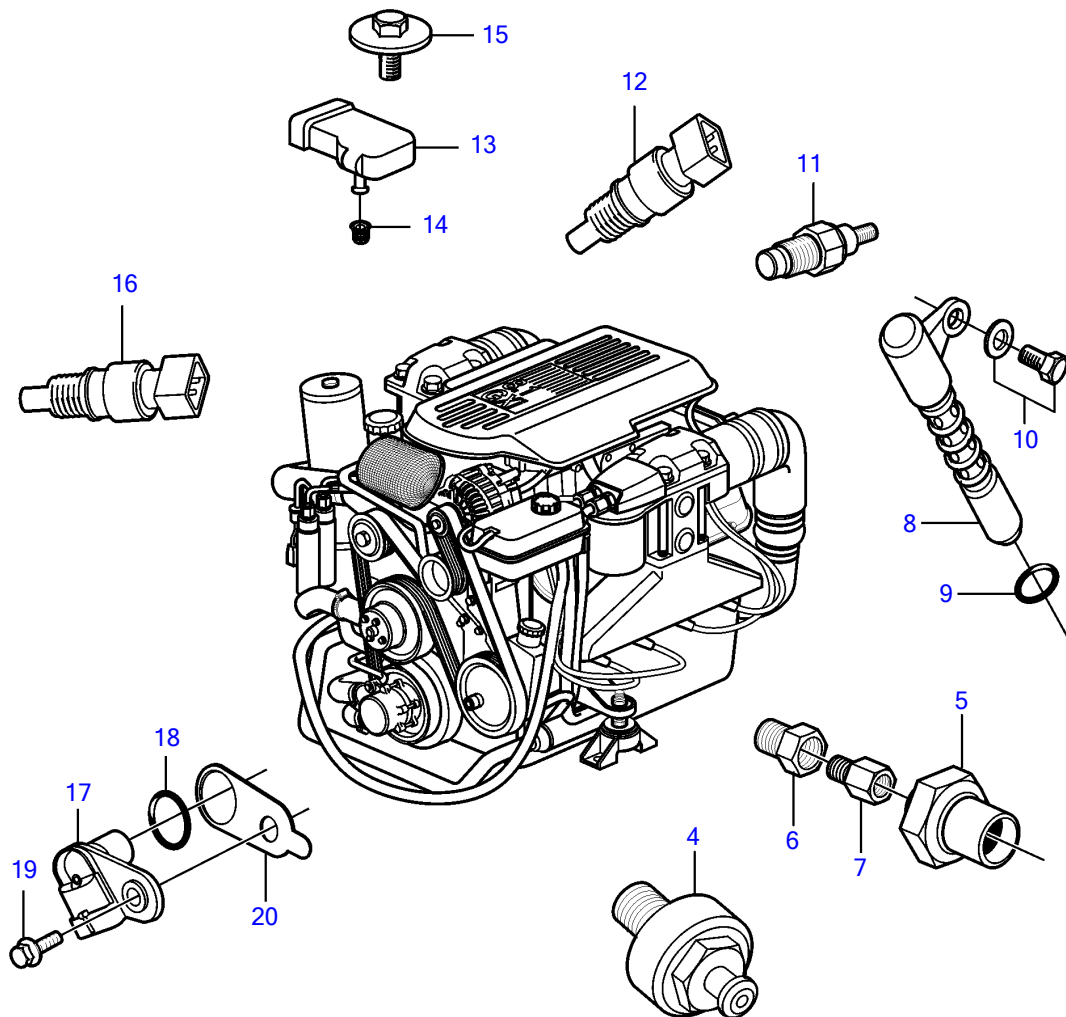

8.1Gi-J, 8.1Gi-JF, 8.10Si-J, 8.10Si-JF

24170

Upd:2014-04-10

24170

7747720-28-22111

8.1Gi-J, 8.1Gi-JF, 8.10Si-J, 8.10Si-JF

REF	PART NO.	QTY	DESCRIPTION	NOTES
1	3594204	1	Module	
2	3843651	4	Flange screw	
3	3817811	1	Bracket	
4	3861301	2	Knock sensor	
5	3887328	1	Sensor	
6	3857816	1	Bushing	
7	3887970	1	Fitting	
8	3808516	1	Sensor, crankshaft position	
9		1	• O-ring	not sold separately
10	3861262	1	Bolt	
11	3862500	2	Temperature sensor	
12	3854527	1	Sensor, mat	
13	3861321	1	Sensor, map	
14	3858988	1	• Sealing	
15	3861240	1	Bolt	
16	3850397	1	Switch, coolant water temp.	
17	3808513	1	Sensor, camshaft position	
18		1	• O-ring	not sold separately
19		1	Screw	part not sold
20		1	Spacer	part not sold

7747720-28-22111

24170

Upd:2014-04-10

8.1Gi-J, 8.1Gi-JF, 8.10Si-J, 8.10Si-JF, 8.1GXi-J, 8.1GXi-JF