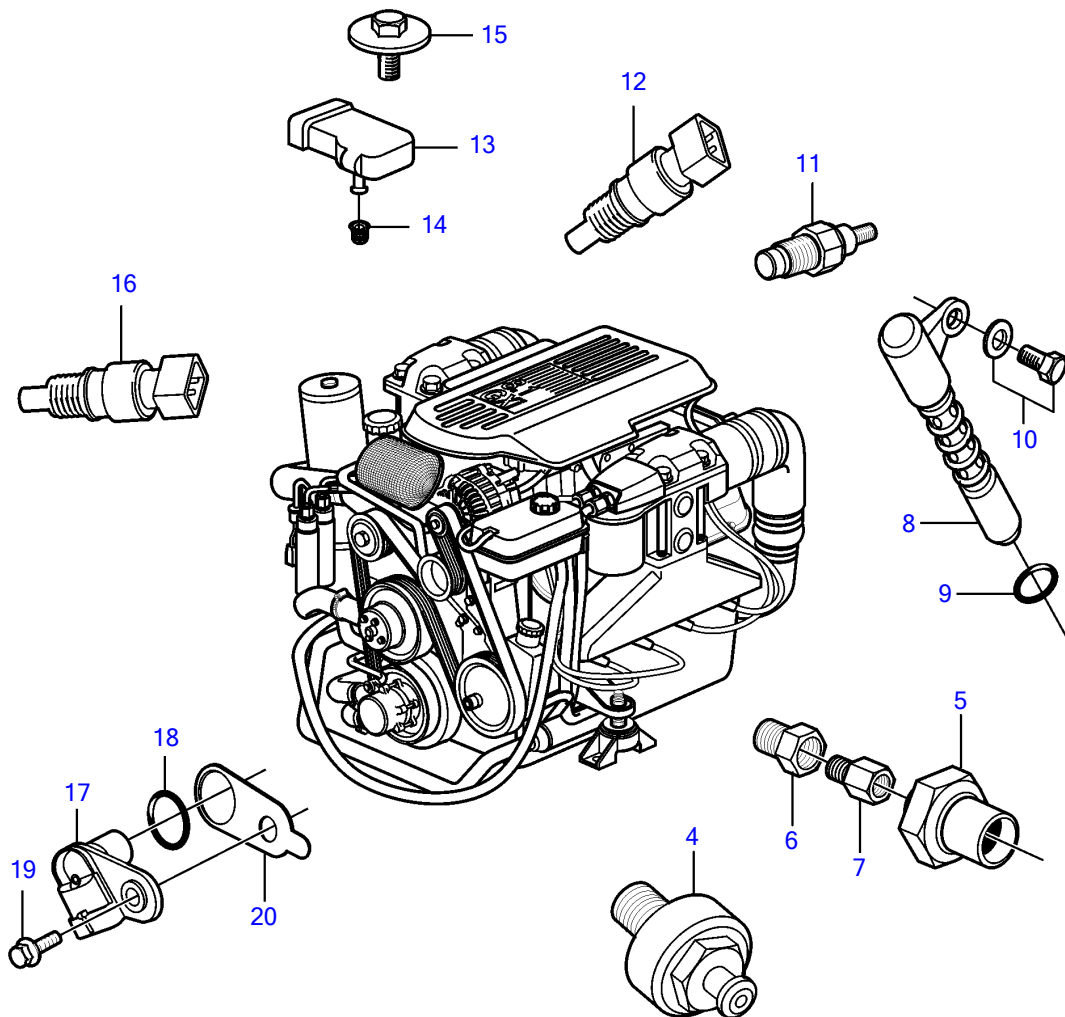

8.1GXi-J, 8.1GXi-JF

24170

Upd:2014-04-10

24170

7747720-28-22112

8.1GXi-J, 8.1GXi-JF

REF	PART NO.	QTY	DESCRIPTION	NOTES
1	3594209	1	Module	
2	3843651	4	Flange screw	
3	3817811	1	Bracket	
4	3861301	2	Knock sensor	
5	3887328	1	Sensor	
6	3857816	1	Bushing	
7	3887970	1	Fitting	
8	3808516	1	Sensor, crankshaft position	
9		1	• O-ring	not sold separately
10	3861262	1	Bolt	
11	3862500	2	Temperature sensor	
12	3854527	1	Sensor, mat	
13	3861321	1	Sensor, map	
14	3858988	1	• Sealing	
15	3861240	1	Bolt	
16	3850397	1	Switch, coolant water temp.	
17	3808513	1	Sensor, camshaft position	
18		1	• O-ring	not sold separately
19		1	Screw	part not sold
20		1	Spacer	part not sold