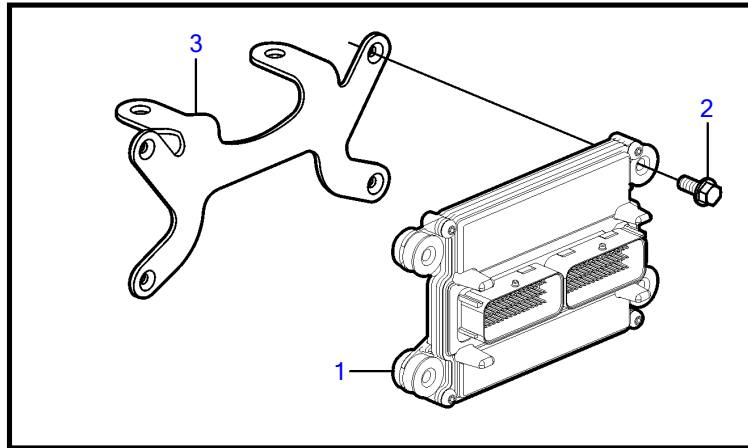

8.1GXi-J, 8.1GXi-JF

24170

Upd:2014-04-10

24170

7747720-28-22112

8.1GXi-J, 8.1GXi-JF

REF	PART NO.	QTY	DESCRIPTION	NOTES
1	3594209	1	Module	
2	3843651	4	Flange screw	
3	3817811	1	Bracket	
4	3861301	2	Knock sensor	
5	3887328	1	Sensor	
6	3857816	1	Bushing	
7	3887970	1	Fitting	
8	3808516	1	Sensor, crankshaft position	
9		1	• O-ring	not sold separately
10	3861262	1	Bolt	
11	3862500	2	Temperature sensor	
12	3854527	1	Sensor, mat	
13	3861321	1	Sensor, map	
14	3858988	1	• Sealing	
15	3861240	1	Bolt	
16	3850397	1	Switch, coolant water temp.	
17	3808513	1	Sensor, camshaft position	
18		1	• O-ring	not sold separately
19		1	Screw	part not sold
20		1	Spacer	part not sold