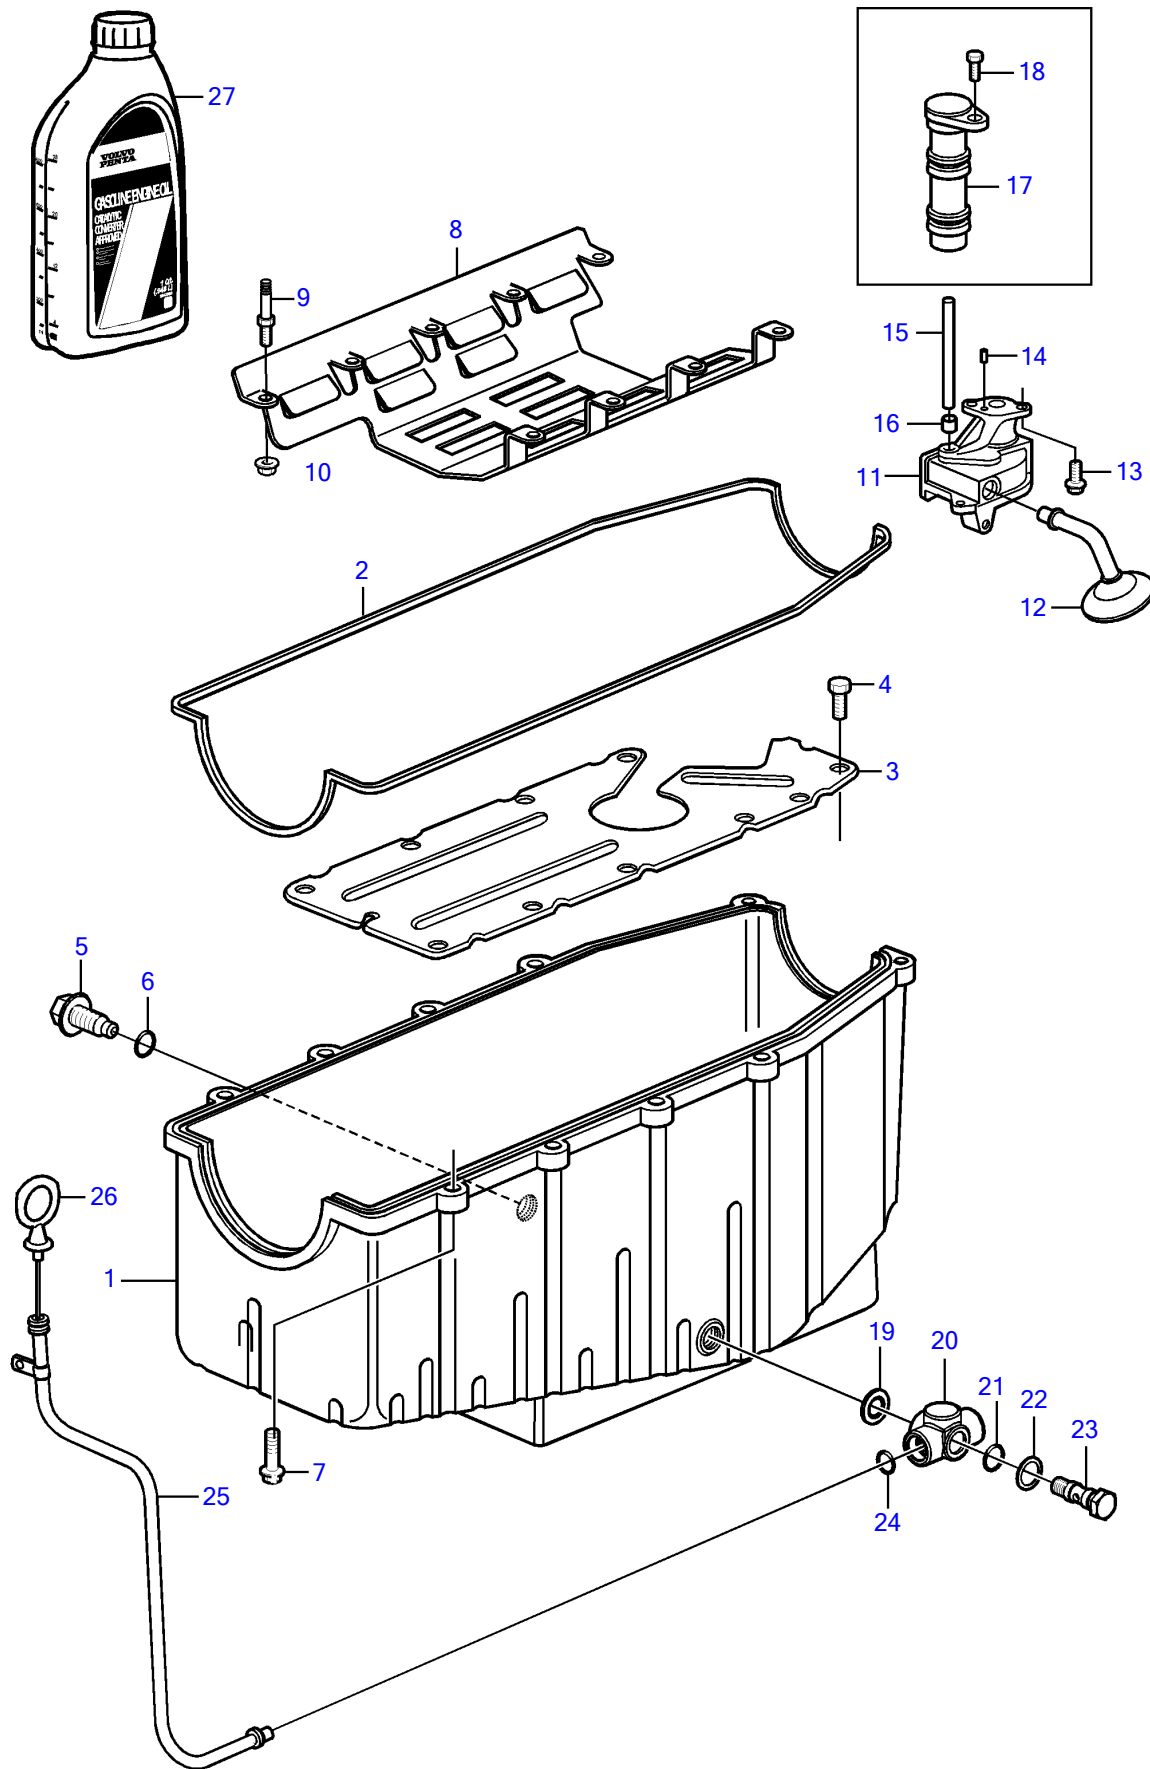

8.1Gi-J, 8.1Gi-JF, 8.10Si-J, 8.10Si-JF, 8.1GXi-J, 8.1GXi-JF

8.1Gi-J, 8.1Gi-JF, 8.1OSi-J, 8.1OSi-JF, 8.1GXi-J, 8.1GXi-JF

REF	PART NO.	QTY	DESCRIPTION	SEE SEC.	NOTES
1	3808521	1	Oil pan		
2	3861288	1	• Gasket		
3		1	• Baffle		not sold separately
4		10	• Screw		not sold separately
5	(3861380)	1	• Plug		Obsolete part
6	3861379	1	• • O-ring		
7	3861255	12	Bolt		
8	3808520	1	Oil deflector		
9	3861331	10	Stud		
10	3861302	9	Nut		
11	3861305	1	Oil pump		
12		1	Oil pump screen		part not sold
13	3861259	1	Bolt		
14	3855972	1	Pin		
15	(3855976)	1	Shaft		Obsolete part
16	3853199	1	Retainer		
17	3861276	1	Drive		
18	3861254	1	Bolt		
19	3851981	1	Washer		
20	3587783	1	Fitting		
21	3852007	1	Washer		
22	3853674	1	O-ring		
23	888958	1	Retainer		
24	3852033	1	O-ring		
25	3595328	1	Dipstick tube		
26	21107445	1	Dipstick		
27		X	Oil	36095	For current oil part numbers, follow link to "Maintenance Parts" page.