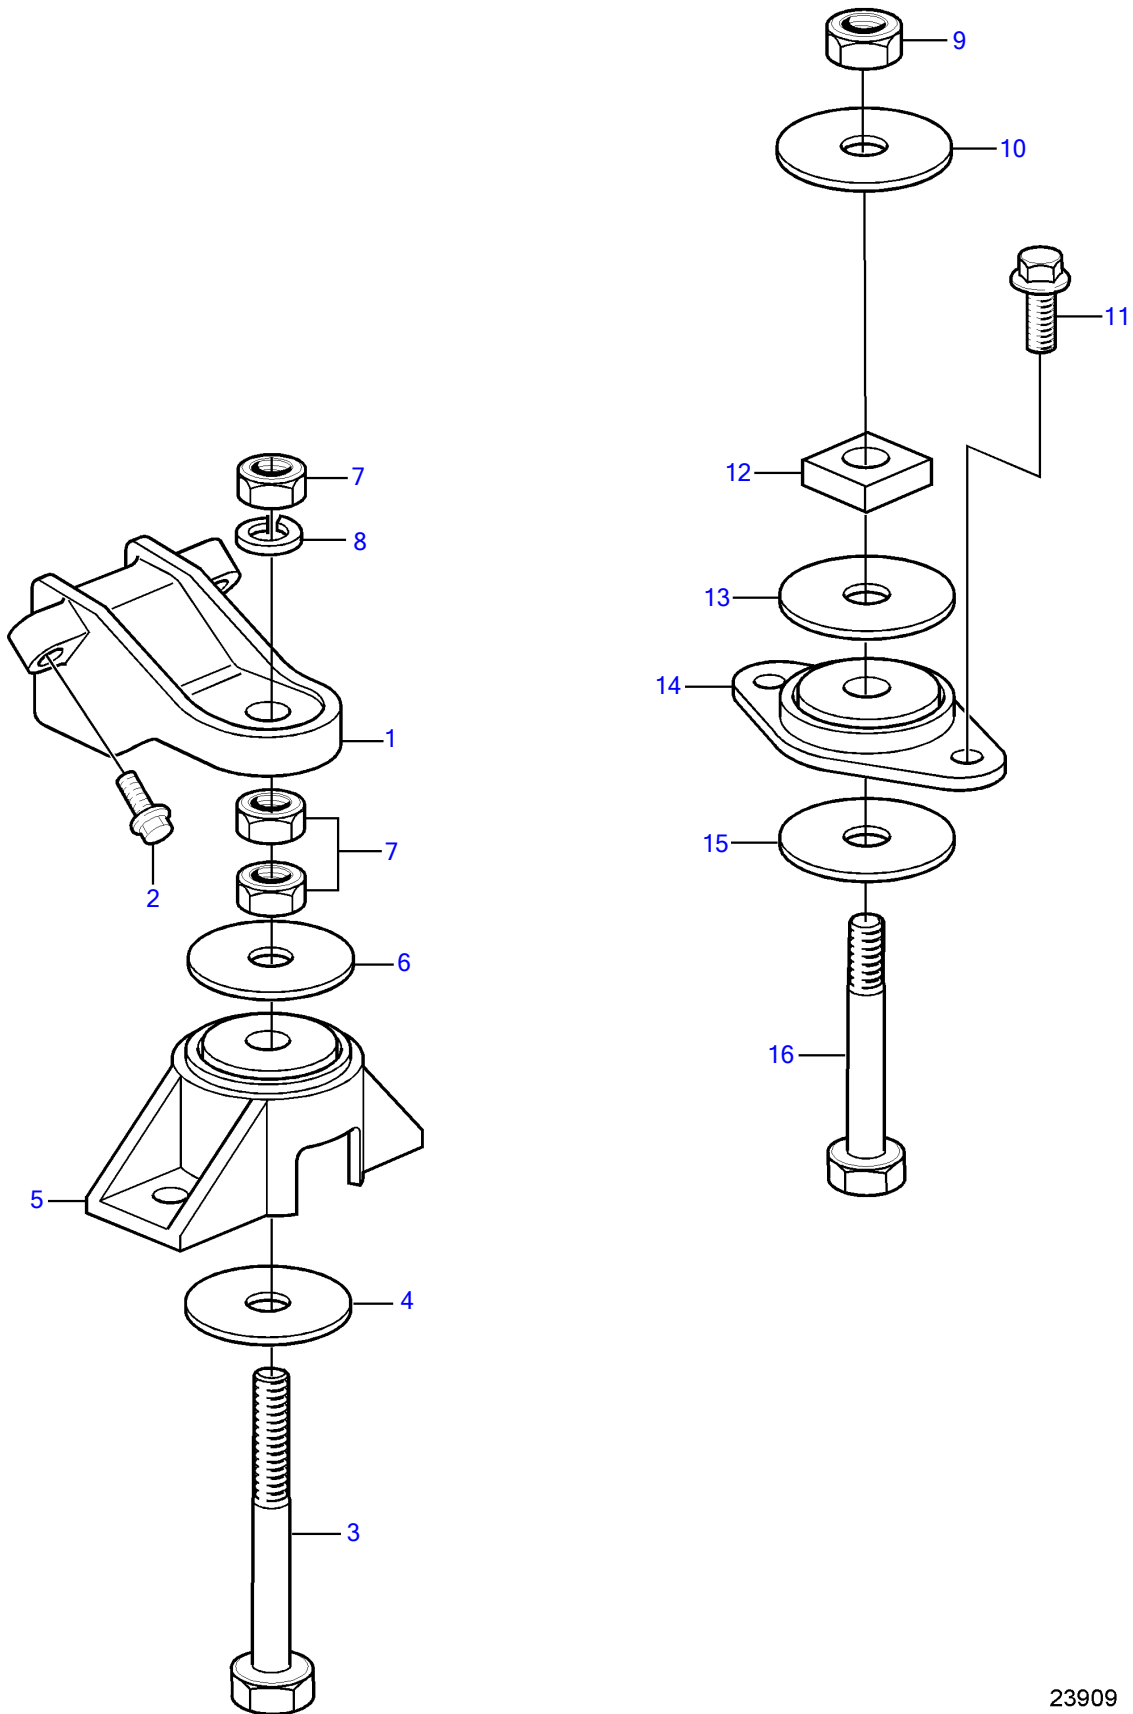

8.1Gi-J, 8.1Gi-JF, 8.1OSi-J, 8.1OSi-JF, 8.1GXi-J, 8.1GXi-JF

23909

8.1Gi-J, 8.1Gi-JF, 8.1OSi-J, 8.1OSi-JF, 8.1GXi-J, 8.1GXi-JF

REF	PART NO.	QTY	DESCRIPTION	NOTES
1	3818718	2	Bracket	
2	3863139	6	Screw	L=35mm
3	3852566	2	Bolt	
4	3852428	2	Washer	
5	3853805	2	Rubber cushion	
6	3852433	2	Washer	
7	3852021	6	Nut	
8	3852090	2	Spring washer	
9	3862657	2	Nut	
10	3852540	2	Washer	
11	3595401	4	Flange screw	
12	3852539	2	Square nut	
13	3852622	2	Washer	
14	3853806	2	Rubber cushion	
15	3852542	2	Washer	
16	3587962	2	Hexagon screw	