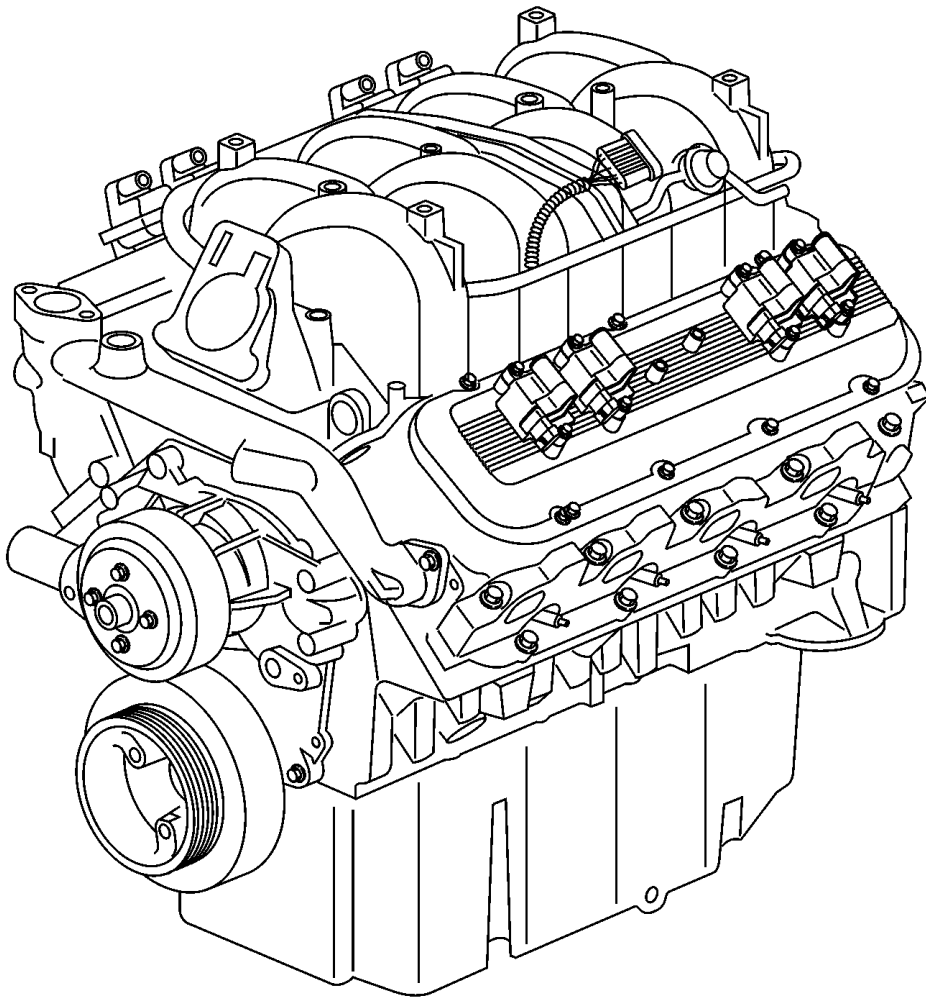

8.1Gi-J, 8.1Gi-JF, 8.1OSi-J, 8.1OSi-JF, 8.1GXi-J, 8.1GXi-JF

1

24338

8.1Gi-J, 8.1Gi-JF, 8.1OSi-J, 8.1OSi-JF, 8.1GXi-J, 8.1GXi-JF

REF	PART NO.	QTY	DESCRIPTION	SEE SEC.	NOTES
1					Image is a generic picture of longblock, details about included parts are in parts bulletin.
	3863398	1	Longblock		8.1Gi, 8.1OSi
			• Bulletin P-21-0-26	P-21-0-26-EN	8.1L Longblock, remanufactured
1	3863399	1	Longblock		8.1GXi
			• Bulletin P-21-0-26	P-21-0-26-EN	8.1L Longblock, remanufactured