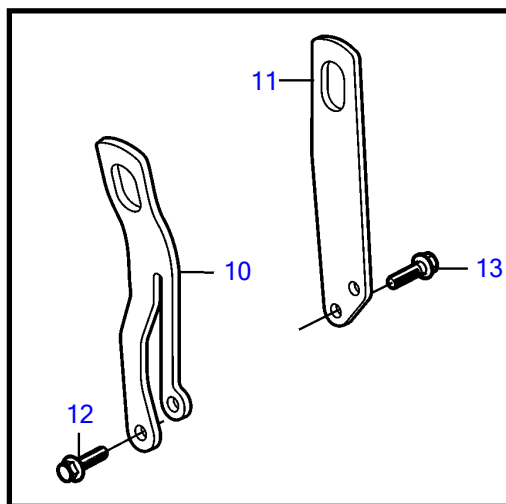

8.1Gi-J, 8.1Gi-JF, 8.1OSi-J, 8.1OSi-JF, 8.1GXi-J, 8.1GXi-JF

8.1Gi-J, 8.1Gi-JF, 8.1OSi-J, 8.1OSi-JF, 8.1GXi-J, 8.1GXi-JF

REF	PART NO.	QTY	DESCRIPTION	NOTES
1	3808517	1	Cylinder head	Starboard
	3808518	1	Cylinder head	Port
2	3861284	1	Cylinder head gasket	Starboard
	3861283	1	Cylinder head gasket	Port
3	3861253	8	Bolt	L=52mm
4	3861252	4	Bolt	L=86mm
5	3861251	24	Bolt	L=103mm
6	3859080	2	Valve cover	
7	3861287	2	• Gasket	
8	3861260	14	Bolt	
9	3861282	14	Gasket	
10	40005332	1	Lifting eye	Port
11	3888672	1	Bracket	Starboard
12	3863139	1	Screw	
13	982702	2	Flange screw	