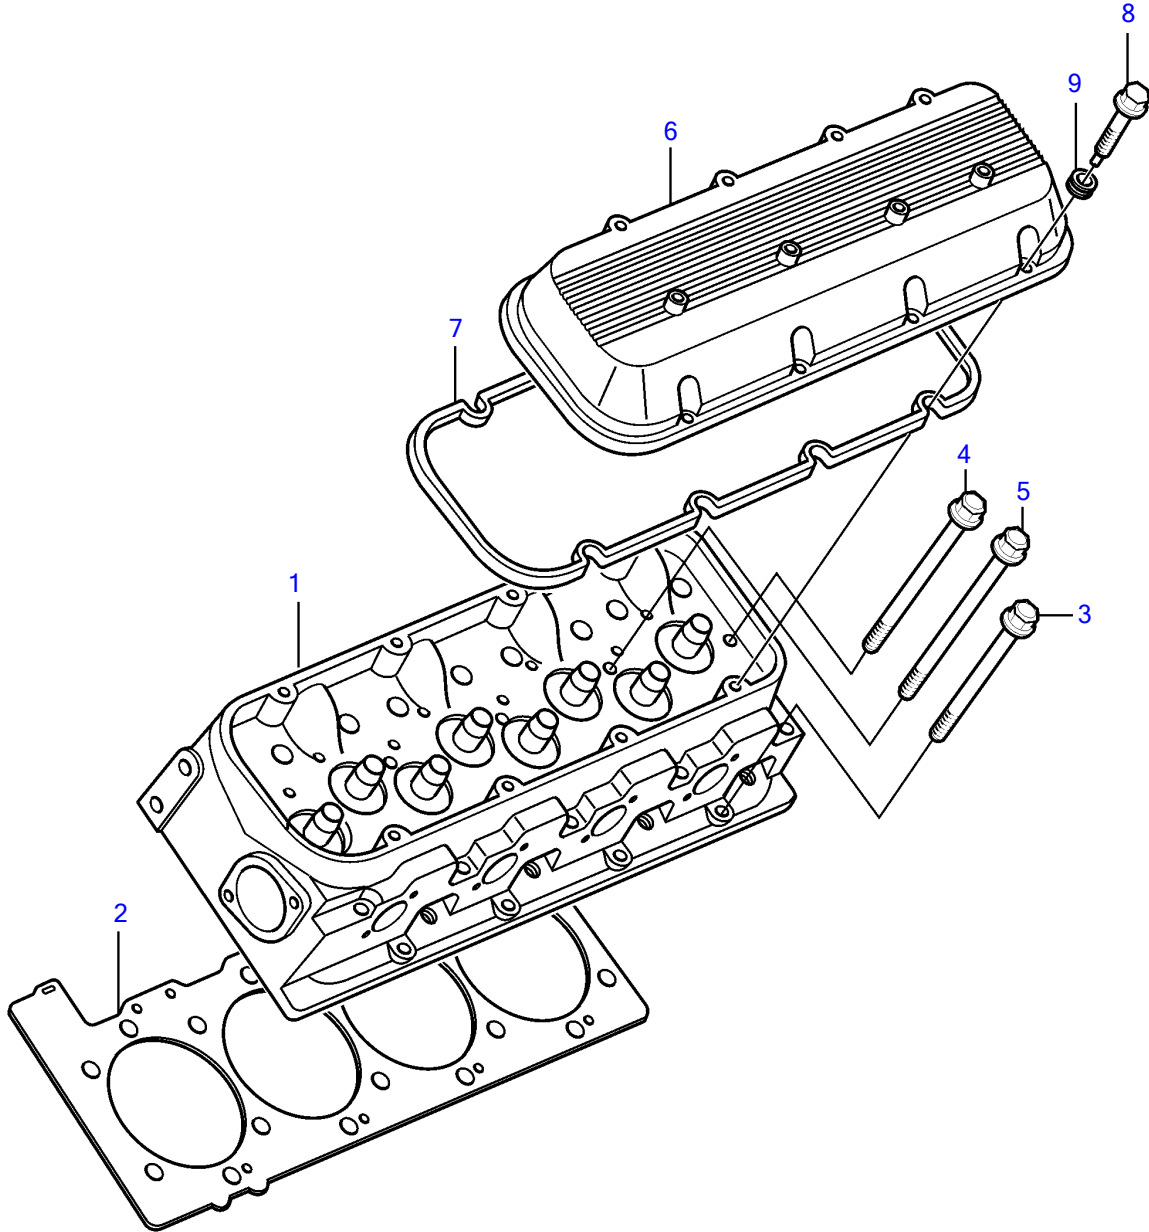

8.1Gi-J, 8.1Gi-JF, 8.1OSi-J, 8.1OSi-JF, 8.1GXi-J, 8.1GXi-JF

8.1Gi-J, 8.1Gi-JF, 8.1OSi-J, 8.1OSi-JF, 8.1GXi-J, 8.1GXi-JF

REF	PART NO.	QTY	DESCRIPTION	NOTES
1	3808517	1	Cylinder head	Starboard
	3808518	1	Cylinder head	Port
2	3861284	1	Cylinder head gasket	Starboard
	3861283	1	Cylinder head gasket	Port
3	3861253	8	Bolt	L=52mm
4	3861252	4	Bolt	L=86mm
5	3861251	24	Bolt	L=103mm
6	3859080	2	Valve cover	
7	3861287	2	• Gasket	
8	3861260	14	Bolt	
9	3861282	14	Gasket	
10	40005332	1	Lifting eye	Port
11	3888672	1	Bracket	Starboard
12	3863139	1	Screw	
13	982702	2	Flange screw	