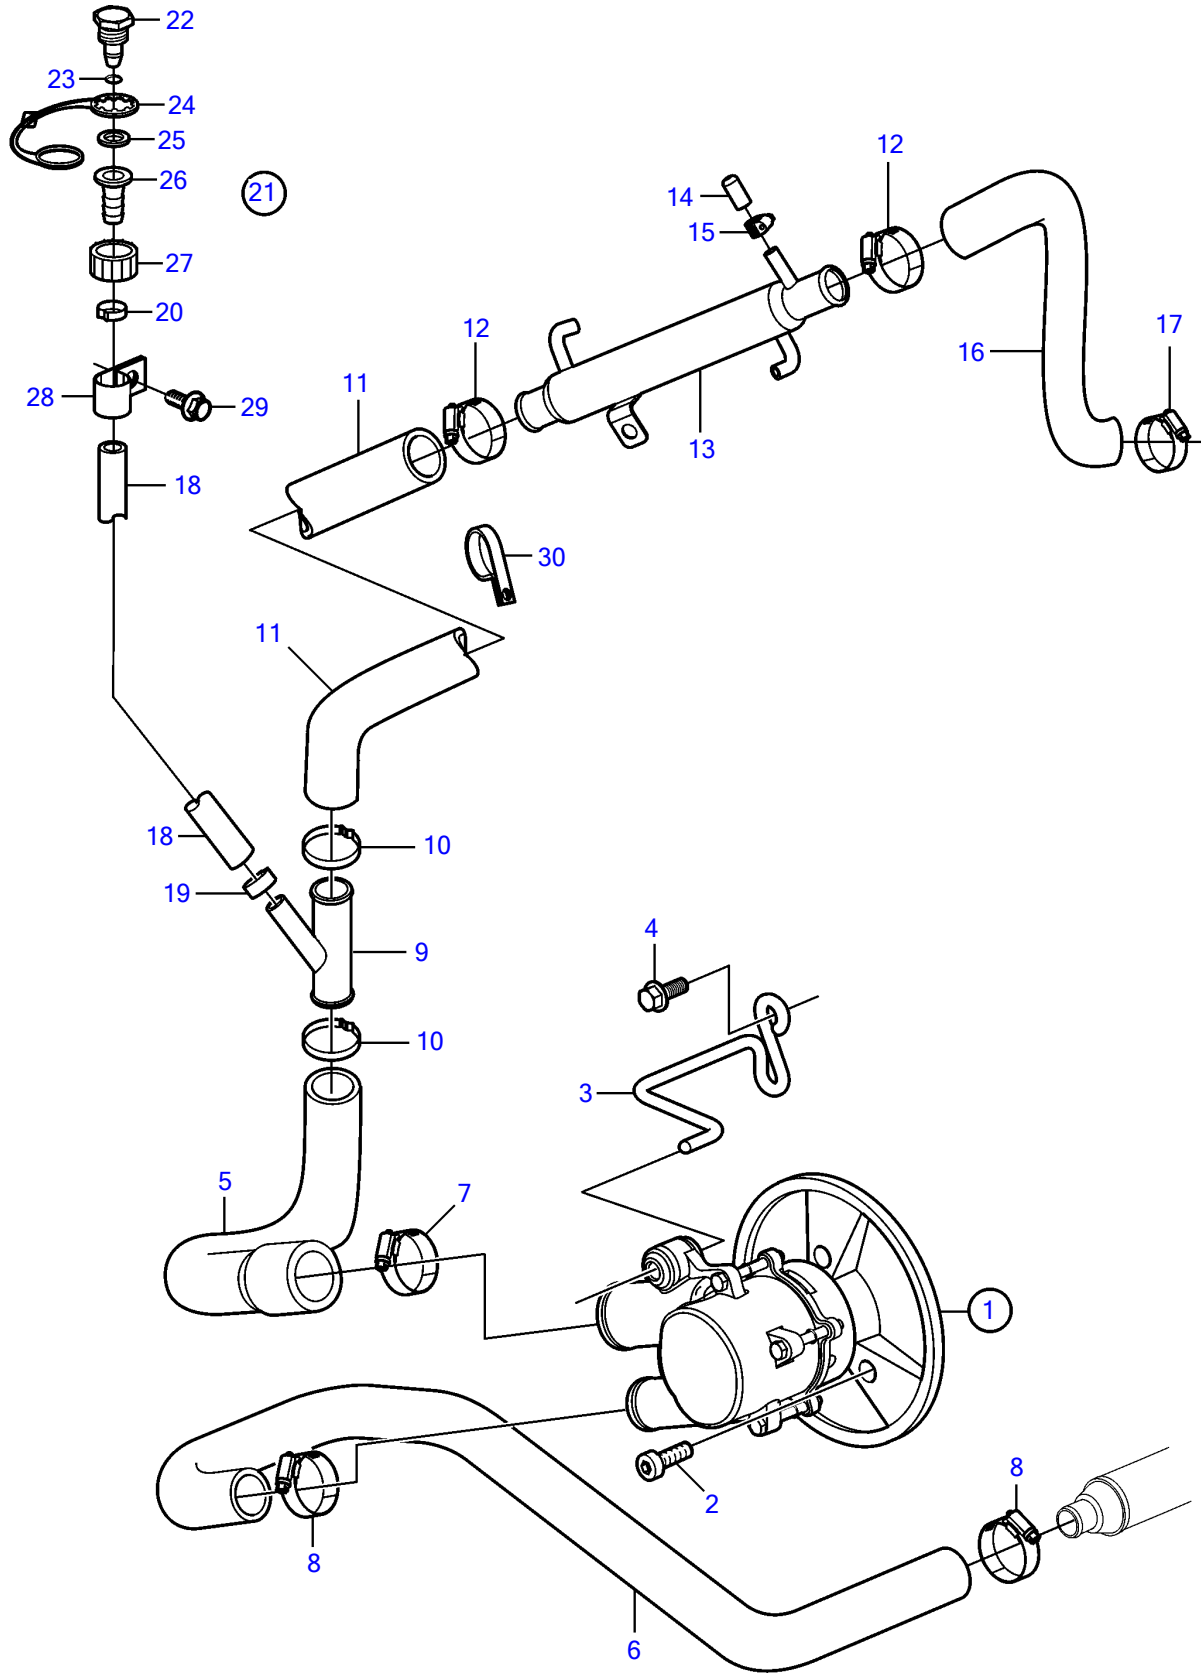

8.1Gi-J, 8.1GXi-J

8.1Gi-J, 8.1GXi-J

| REF | PART NO. | QTY | DESCRIPTION       | NOTES   |
|-----|----------|-----|-------------------|---|
| 1   | 3812518  | 1   | Pump              | replaced by next part number                    |
|     | 21212800 | 1   | Pump              |   |
|     | 3842786  | 1   | • Impeller kit    | Replaced by 21213664, See "Seawater Pump Parts" |
| 2   | 959240   | 3   | Hex. socket screw |   |
| 3   | 3817686  | 1   | Bracket           |   |
| 4   | 946441   | 2   | Flange screw      |   |
| 5   | 3849020  | 1   | Hose              |   |
| 6   | 3817819  | 1   | Hose              |   |
| 7   | 3863440  | 1   | Hose clamp        |   |
| 8   | 3863441  | 2   | Hose clamp        |   |
| 9   | 3862699  | 1   | T-pipe            |   |
| 10  | 982645   | 2   | Clamp             |   |
| 11  | 3849018  | 1   | Hose              |   |
| 12  | 3863444  | 3   | Hose clamp        |   |
| 13  | 3862629  | 1   | Oil cooler        |   |
| 14  | 3856766  | 1   | Cardboard tube    |   |
| 15  | 3860413  | 1   | Hose clamp        |   |
| 16  | 3817579  | 1   | Hose              |   |
| 17  | 3863444  | 1   | Hose clamp        |   |
| 18  | 3857823  | 1   | Hose              |   |
| 19  | 983168   | 1   | Hose clamp        |   |
| 20  | 983146   | 1   | Clamp             |   |
| 21  | 3807440  | 1   | Connector         |   |
| 22  |          | 1   | • Cap             | not sold separately                             |
| 23  | 942978   | 1   | • O-ring          |   |
| 24  | 3862082  | 1   | • Retainer        |   |
| 25  | 3807664  | 1   | • Washer          |   |
| 26  |          | 1   | • Connector       | not sold separately                             |
| 27  |          | 1   | • Connector       | not sold separately                             |
| 28  | 3862891  | 1   | Attaching clamp   |   |
| 29  | 982285   | 1   | Flange screw      |   |
| 30  | 3853312  | 1   | Clamp, loop       |   |