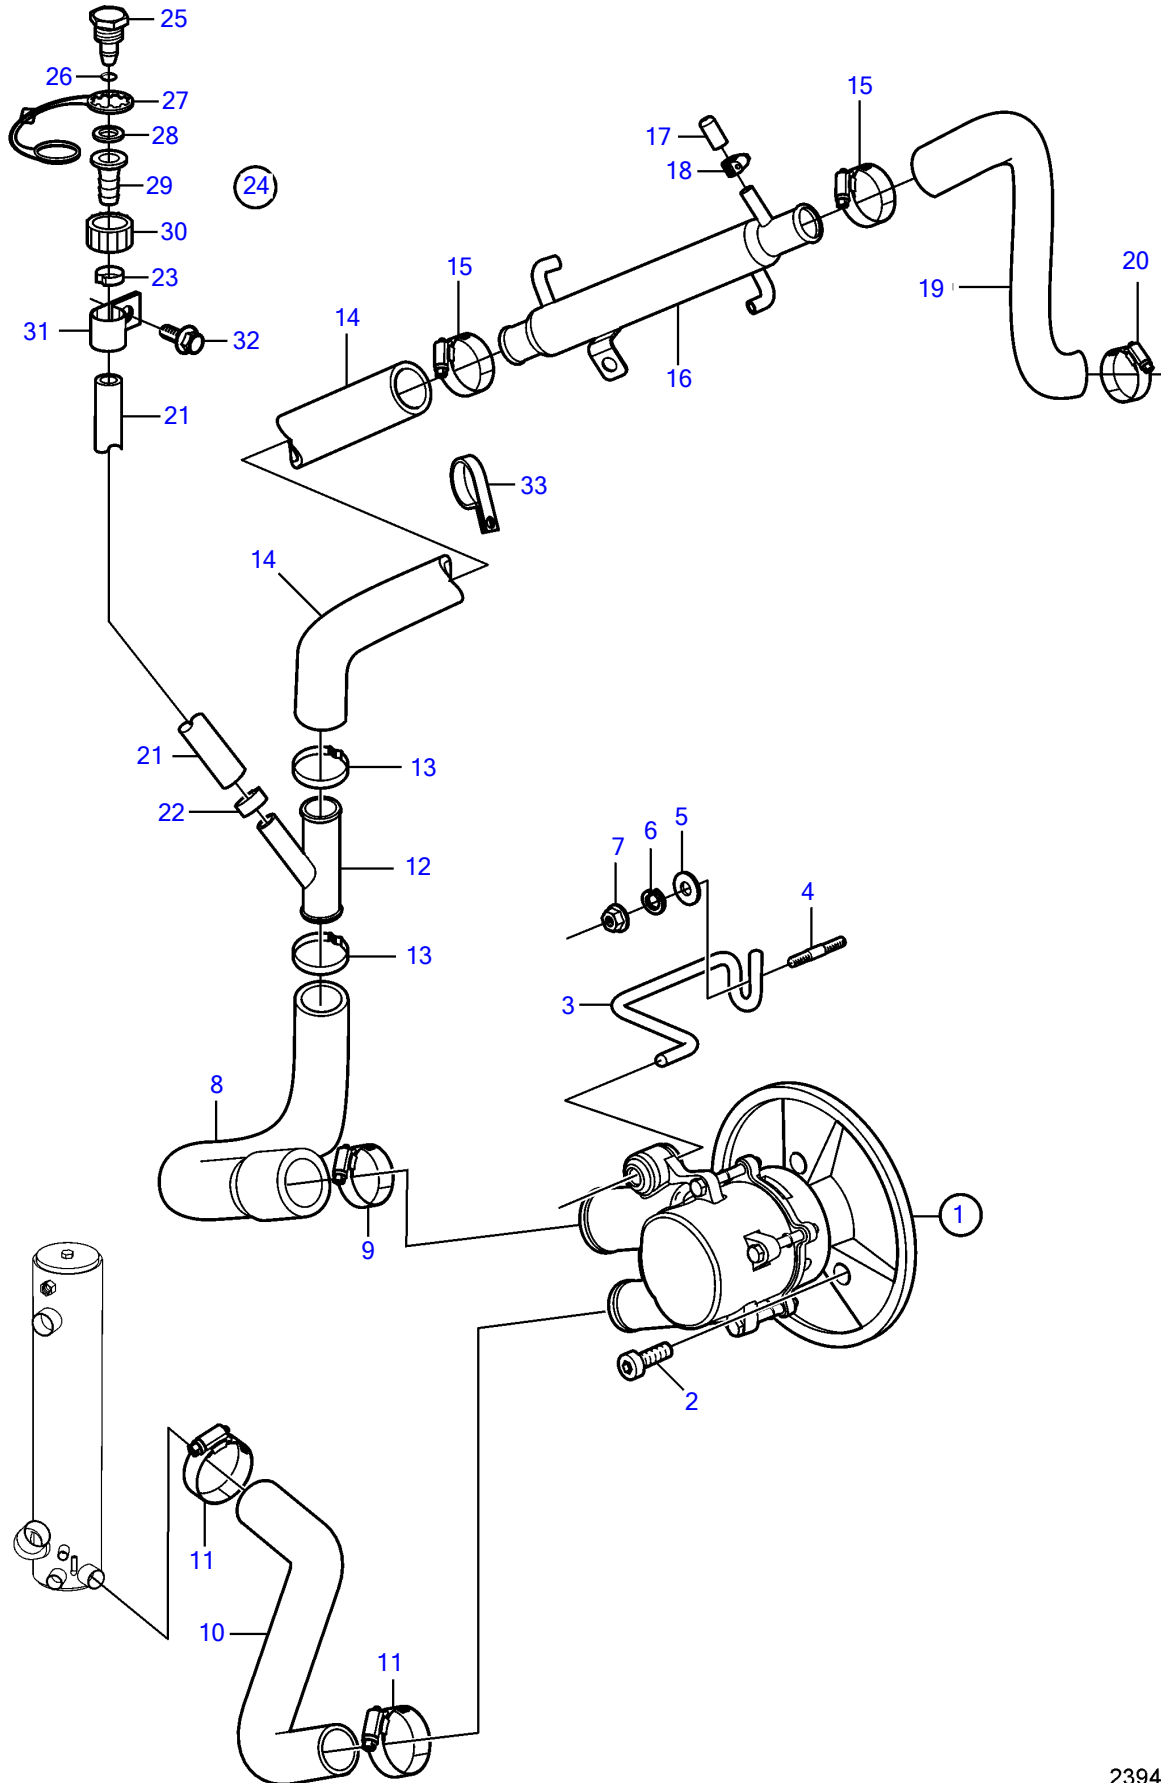

8.1Gi-J, 8.1Gi-JF, 8.1GXi-J, 8.1GXi-JF

8.1Gi-J, 8.1Gi-JF, 8.1GXi-J, 8.1GXi-JF

REF	PART NO.	QTY	DESCRIPTION	NOTES
1	3812518	1	Pump	replaced by next part number
	21212800	1	Pump	
	3842786	1	• Impeller kit	Replaced by 21213664, See "Seawater Pump Parts"
2	959240	3	Hex. socket screw	
3	3817812	1	Bracket	
4	983613	1	Stud	
5	980933	1	Washer	
6	3852046	1	Spring washer	
7	971095	1	Flange nut	
8	3849020	1	Hose	
9	3863440	1	Hose clamp	
10	3817820	1	Hose	
11	3863441	2	Hose clamp	
12	3862699	1	T-pipe	
13	982645	2	Clamp	
14	3849018	1	Hose	
15	3863444	2	Hose clamp	
16	3862629	1	Oil cooler, steering	
17	3856766	1	Cardboard tube	
18	3860413	1	Hose clamp	
19	3817579	1	Hose	
20	3863444	1	Hose clamp	
21	3857823	1	Hose	
22	983168	1	Hose clamp	
23	983146	1	Clamp	
24	3807440	1	Connector	
25		1	• Cap	not sold separately
26	942978	1	• O-ring	
27	3862082	1	• Retainer	
28	3807664	1	• Washer	
29		1	• Connector	not sold separately
30		1	• Connector	not sold separately
31	3862891	1	Attaching clamp	
32	982702	1	Flange screw	
33	3853312	1	Clamp, loop	