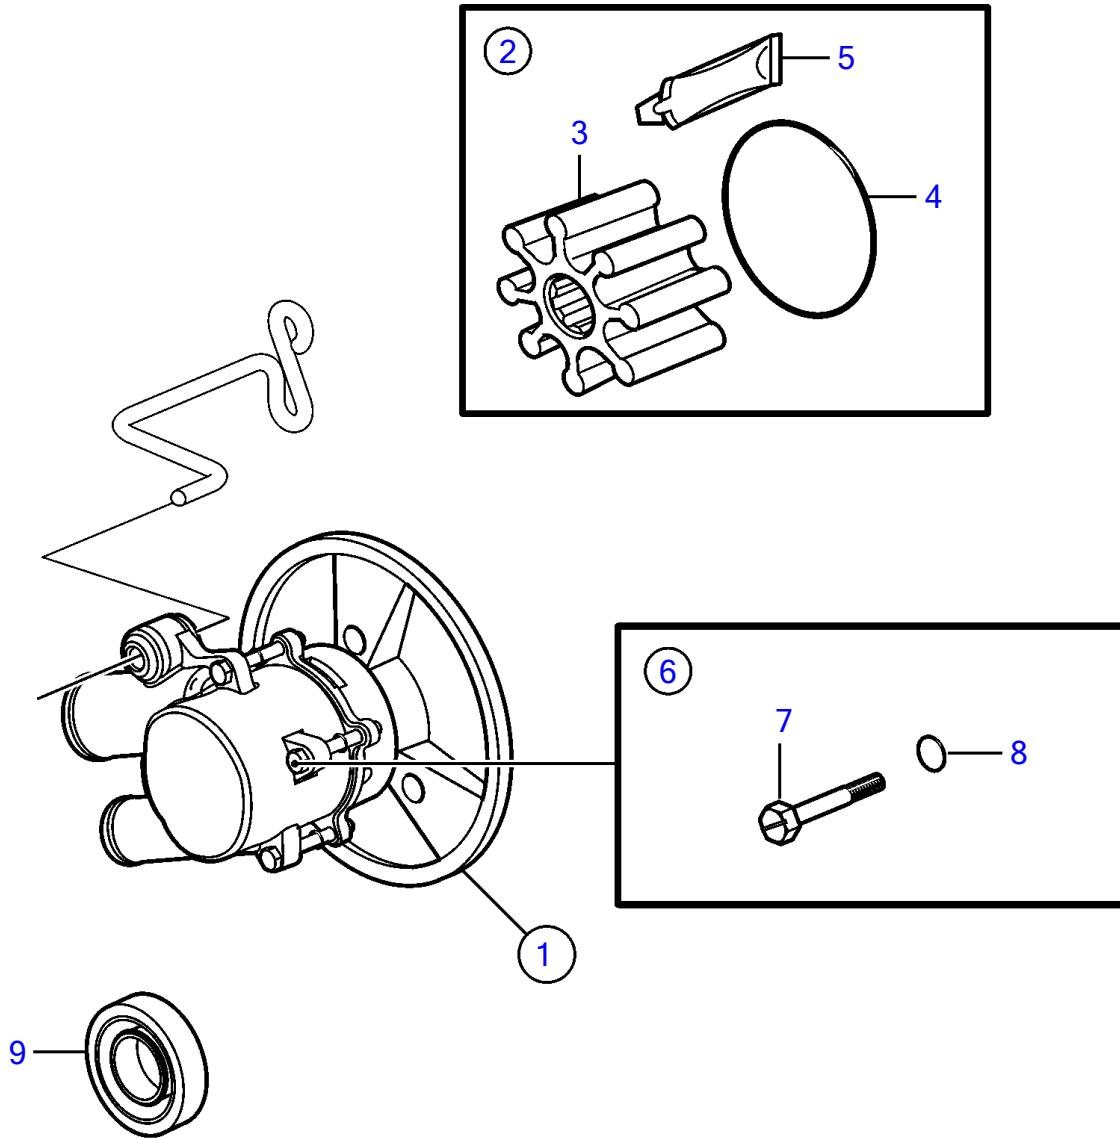

8.1Gi-J, 8.1Gi-JF, 8.1OSi-J, 8.1OSi-JF, 8.1GXi-J, 8.1GXi-JF

8.1Gi-J, 8.1Gi-JF, 8.1OSi-J, 8.1OSi-JF, 8.1GXi-J, 8.1GXi-JF

REF	PART NO.	QTY	DESCRIPTION	NOTES
1	21212800	1	Pump	
2	21213664	1	Impeller kit	
3	21212794	1	• Impeller	
4	3858938	1	• O-ring	
5		1	• Lubricant, glycerin	not sold separately
6	21951332	1	Screw kit	
7		4	• Screw	not sold separately
8		4	• O-ring	not sold separately
9	827247	1	Sealing ring	