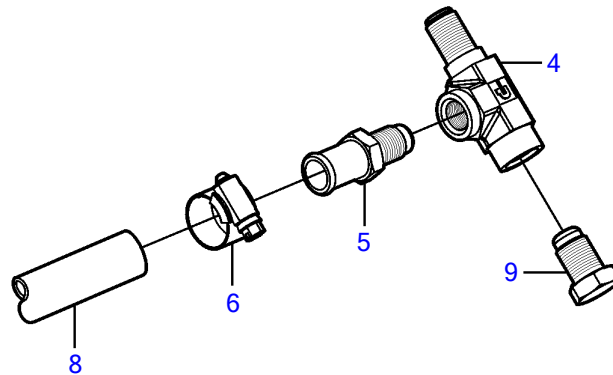

8.1Gi-J, 8.1OSi-J, 8.1GXi-J

8.1Gi-J, 8.1OSi-J, 8.1GXi-J

REF	PART NO.	QTY	DESCRIPTION	NOTES
1	3862102	1	Kit	
2	3863068	1	• T-pipe	
3	3863438	2	• Hose clamp	
4	3862126	1	• Fitting	
5	3861672	1	• Nipple	
6	3853813	2	• Hose clamp	
7		1	Hose, circulation pump	Cut
8		X	Hose, heater	Hose not supplied with kit.
9	3861669	1	Plug	