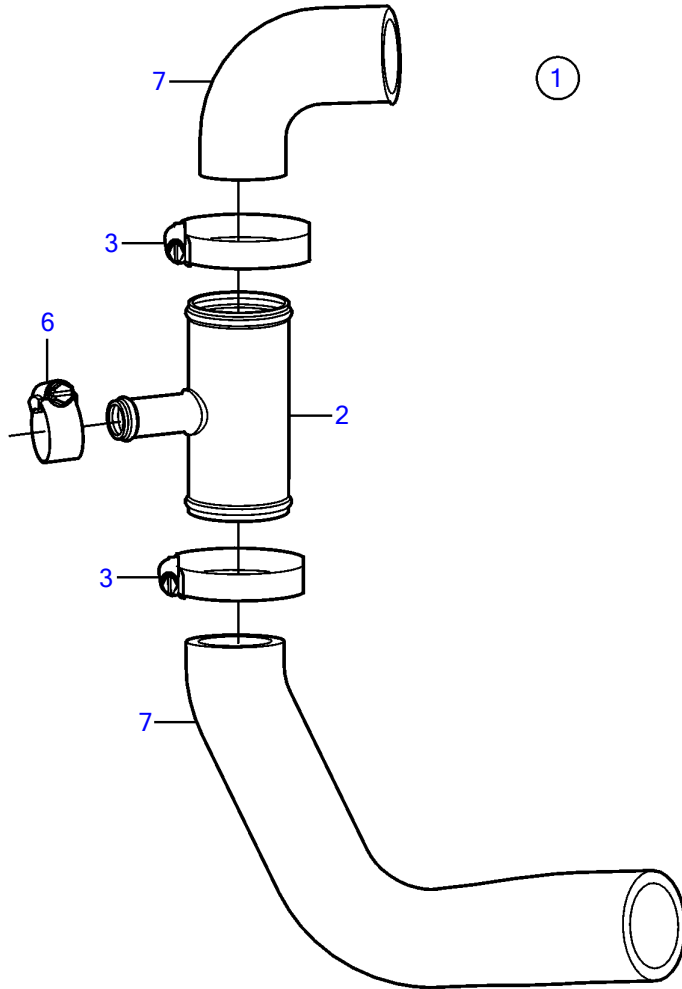

8.1Gi-J, 8.1OSi-J, 8.1GXi-J

8.1Gi-J, 8.1OSi-J, 8.1GXi-J

REF	PART NO.	QTY	DESCRIPTION	NOTES
1	3862102	1	Kit	
2	3863068	1	• T-pipe	
3	3863438	2	• Hose clamp	
4	3862126	1	• Fitting	
5	3861672	1	• Nipple	
6	3853813	2	• Hose clamp	
7		1	Hose, circulation pump	Cut
8		X	Hose, heater	Hose not supplied with kit.
9	3861669	1	Plug	