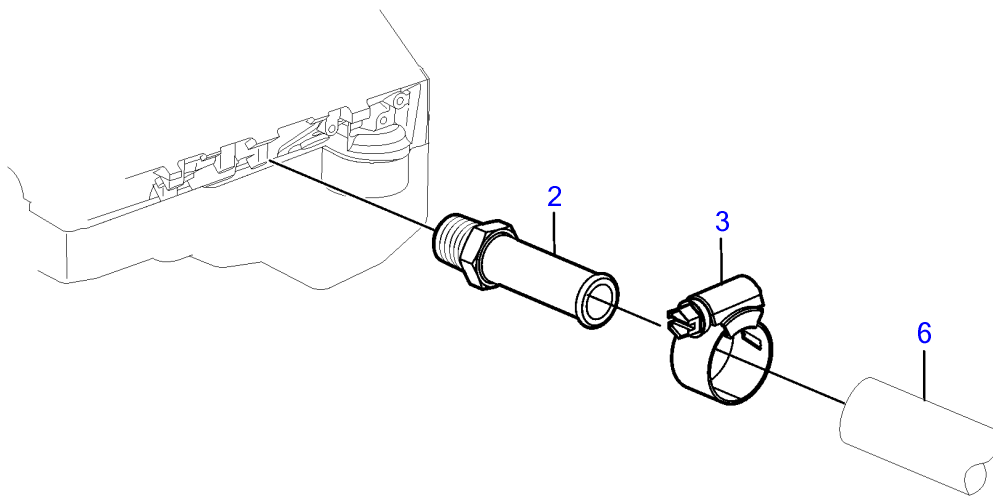

8.1Gi-JF, 8.1OSi-JF, 8.1GXi-JF

1

8.1Gi-JF, 8.1OSi-JF, 8.1GXi-JF

REF	PART NO.	QTY	DESCRIPTION	NOTES
1	3818029	1	Kit	
2	3861672	1	• Nipple	
3	3863439	4	• Hose clamp	
4	3860613	1	• T-nipple	
5		X	Hose, expansion tank	Cut
6		X	Hose, heater	Hose not supplied with kit.