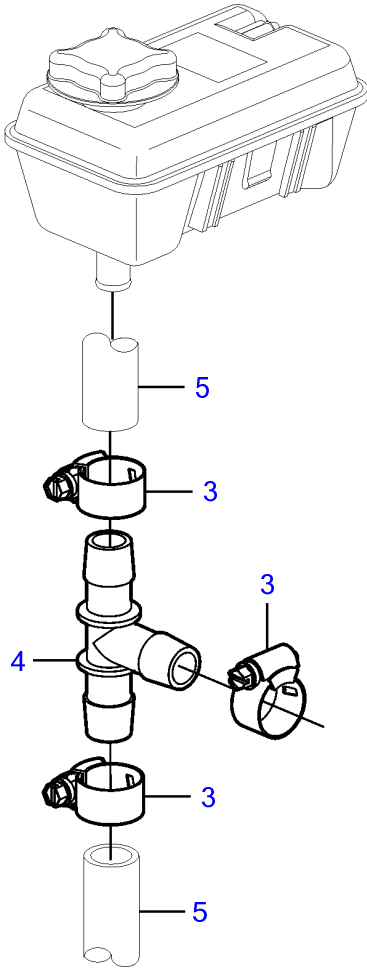

8.1Gi-JF, 8.1OSi-JF, 8.1GXi-JF

1

8.1Gi-JF, 8.1OSi-JF, 8.1GXi-JF

REF	PART NO.	QTY	DESCRIPTION	NOTES
1	3818029	1	Kit	
2	3861672	1	• Nipple	
3	3863439	4	• Hose clamp	
4	3860613	1	• T-nipple	
5		X	Hose, expansion tank	Cut
6		X	Hose, heater	Hose not supplied with kit.