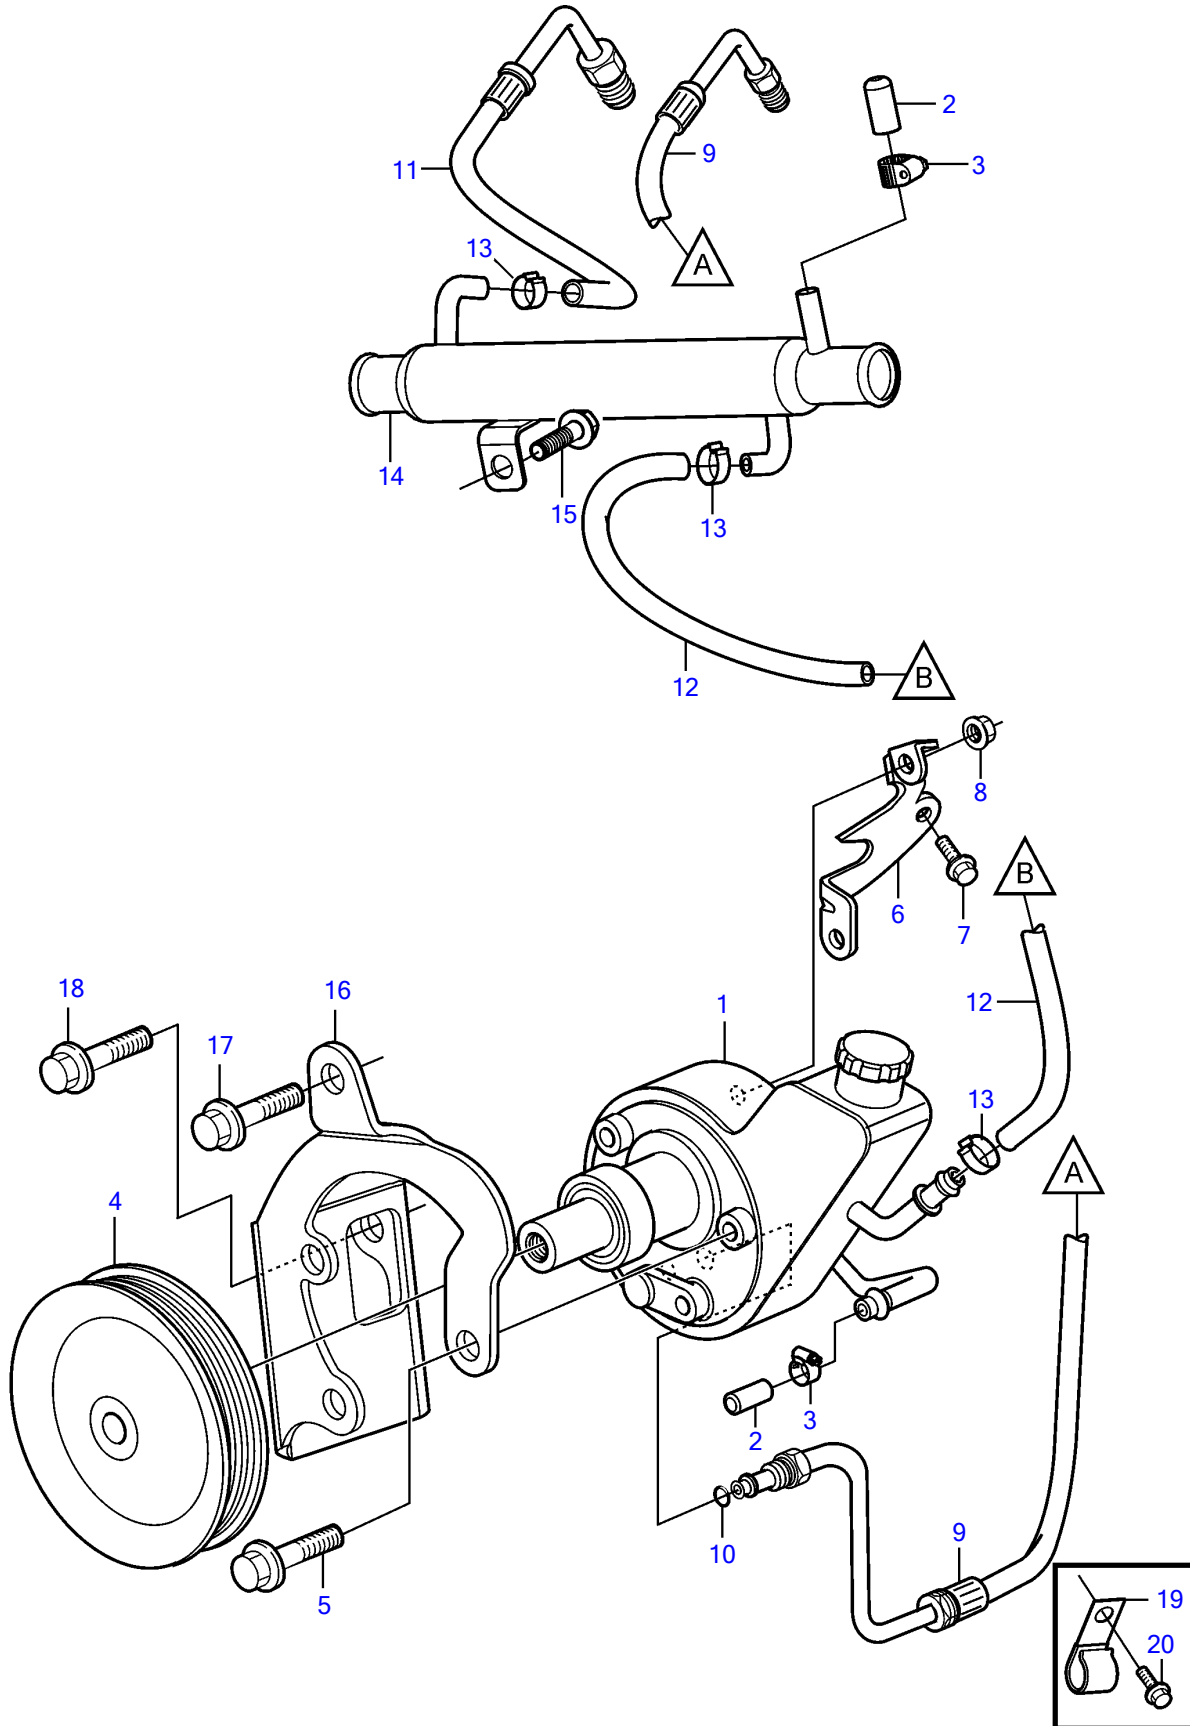

8.1Gi-H, 8.1Gi-HF, 8.1GXi-G, 8.1GXi-GF, 8.1OSi-D, 8.1OSi-DF

8.1Gi-H, 8.1Gi-HF, 8.1GXi-G, 8.1GXi-GF, 8.1OSi-D, 8.1OSi-DF

REF	PART NO.	QTY	DESCRIPTION
1	3860871	1	Pump
2	3856766	2	Cardboard tube
3	3860413	2	Hose clamp
4	3888078	1	Pulley
5	3853405	3	Screw
6	3861019	1	Bracket
7	946441	1	Flange screw
8	971098	2	Flange lock nut
9	3863145	1	Hose
10	3852497	1	O-ring
11	3863148	1	Hose
12	3863008	1	Hose
13	982663	3	Hose clamp
14	3862629	1	Oil cooler
15	3863139	1	Screw
16	3817842	1	Bracket
17	3861016	1	Bolt
18	3853405	2	Screw
19	3852434	1	Clamp
20	946441	1	Flange screw