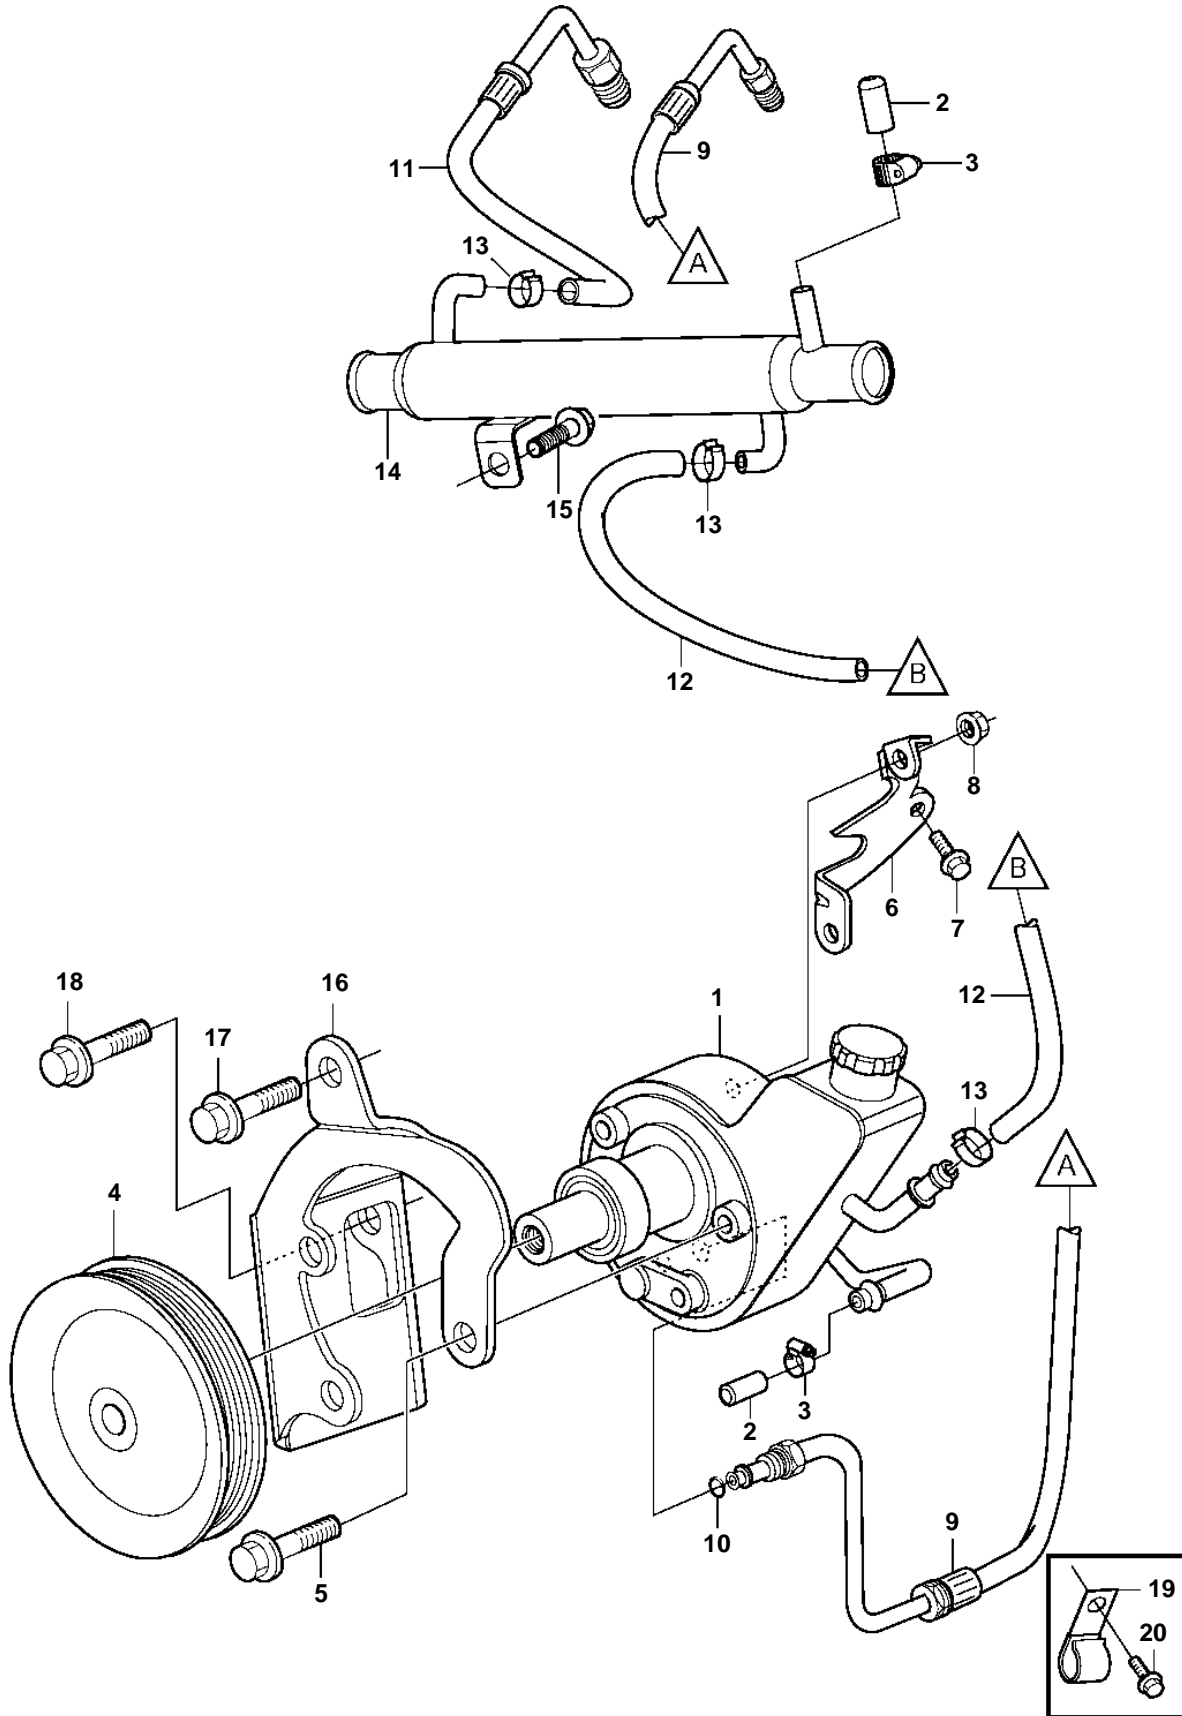

8.1Gi-G, 8.1Gi-GF, 8.1GXi-F, 8.1GXi-FF, 8.1OSi-C, 8.1OSi-CF

8.1Gi-G, 8.1Gi-GF, 8.1GXi-F, 8.1GXi-FF, 8.1OSi-C, 8.1OSi-CF

REF	PART NO.	QTY	DESCRIPTION
1	3860871	1	Power steering pump
2	3856766	2	Cap
3	3860413	2	Clamp
4	3862700	1	Pulley
5	3853405	3	Screw
6	3861019	1	Bracket
7	946441	1	Screw
8	971098	2	Flange lock nut
9	3863145	1	Pressure hose
10	3852497	1	O-ring
11	3863148	1	Hose
12		1	Hose
13	982663	3	Clamp
14	3862629	1	Oil cooler
15	3863139	1	Flange screw
16	3817842	1	Bracket
17	3861016	1	Screw
18	3853405	2	Screw
19	3852434	1	Clamp
20	946441	1	Screw