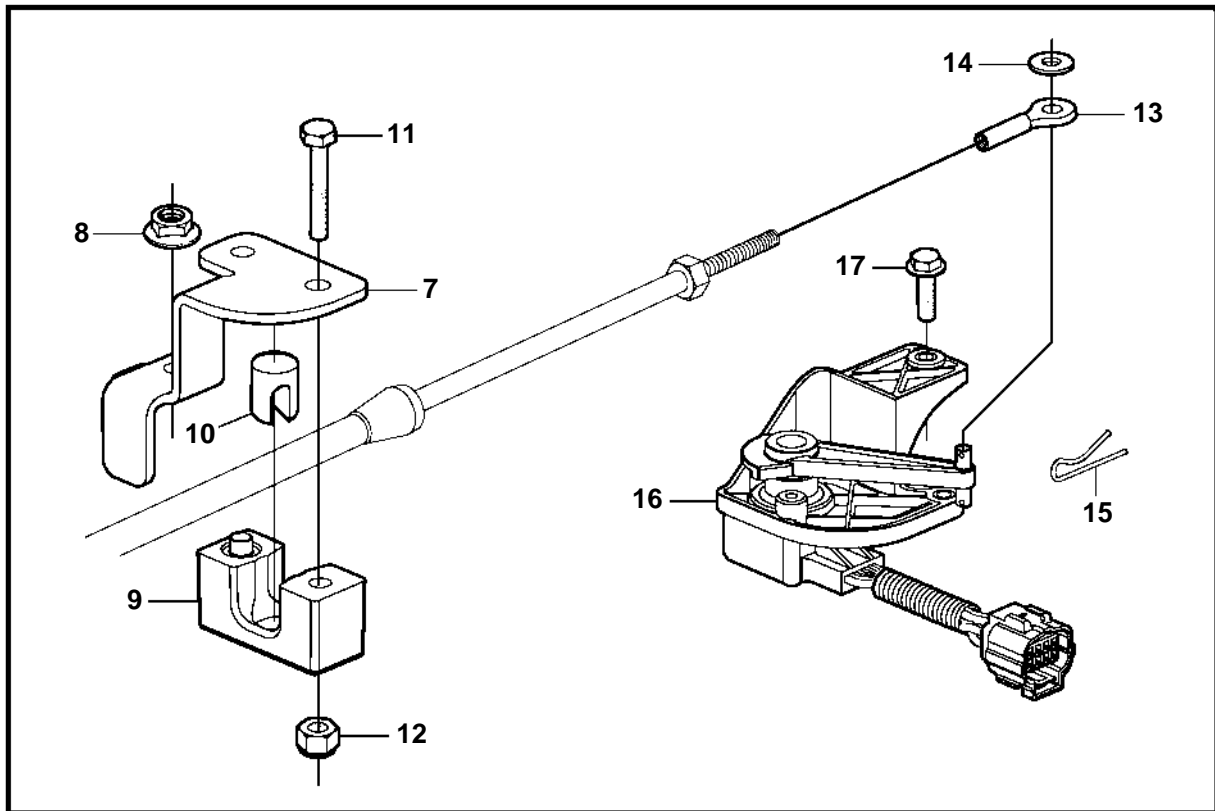

8.1Gi-G, 8.1Gi-GF, 8.1GXi-F, 8.1GXi-FF, 8.1OSi-C, 8.1OSi-CF

8.1Gi-G, 8.1Gi-GF, 8.1GXi-F, 8.1GXi-FF, 8.1OSi-C, 8.1OSi-CF

REF	PART NO.	QTY	DESCRIPTION	NOTES
1	3817844	1	Throttle body	
		1	· Valveidle air control	NOT SERVICED
		1	· Sensorthrottle position	NOT SERVICED
		1	· Controlthrottle position	NOT SERVICED
2	3857476	1	Gasket	
3	981124	3	Flange nut	
4	3857486	3	Stud	
5	3818427	1	Flame arrestor	
6	3863442	1	Clamp	
7	3819670	1	Bracket	
8	981124	1	Flange nut	
9	3850266	1	Anchorage	
10	3852019	1	Retainer	
11	3852048	1	Screw	
12	3852118	1	Nut	
13	3850941	1	Adapter	
14	3852193	1	Washer	
15	3852052	1	Cotter pin	
16	3817845	1	Throttle arm	
17	947542	2	Screw	