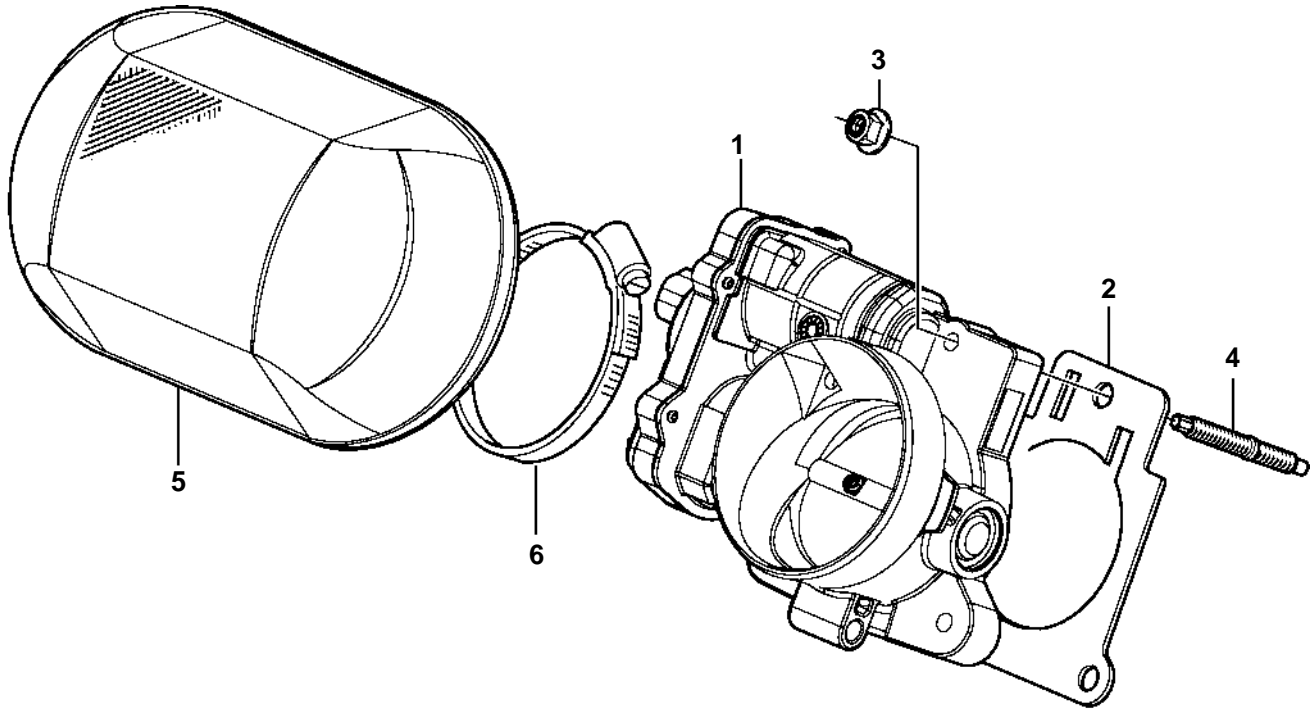

8.1Gi-G, 8.1Gi-GF, 8.1GXi-F, 8.1GXi-FF, 8.1OSi-C, 8.1OSi-CF

8.1Gi-G, 8.1Gi-GF, 8.1GXi-F, 8.1GXi-FF, 8.1OSi-C, 8.1OSi-CF

REF	PART NO.	QTY	DESCRIPTION	NOTES
1	3817844	1	Throttle body	
		1	· Valveidle air control	NOT SERVICED
		1	· Sensorthrottle position	NOT SERVICED
		1	· Controlthrottle position	NOT SERVICED
2	3857476	1	Gasket	
3	981124	3	Flange nut	
4	3857486	3	Stud	
5	3818427	1	Flame arrestor	
6	3863442	1	Clamp	
7	3819670	1	Bracket	
8	981124	1	Flange nut	
9	3850266	1	Anchorage	
10	3852019	1	Retainer	
11	3852048	1	Screw	
12	3852118	1	Nut	
13	3850941	1	Adapter	
14	3852193	1	Washer	
15	3852052	1	Cotter pin	
16	3817845	1	Throttle arm	
17	947542	2	Screw	