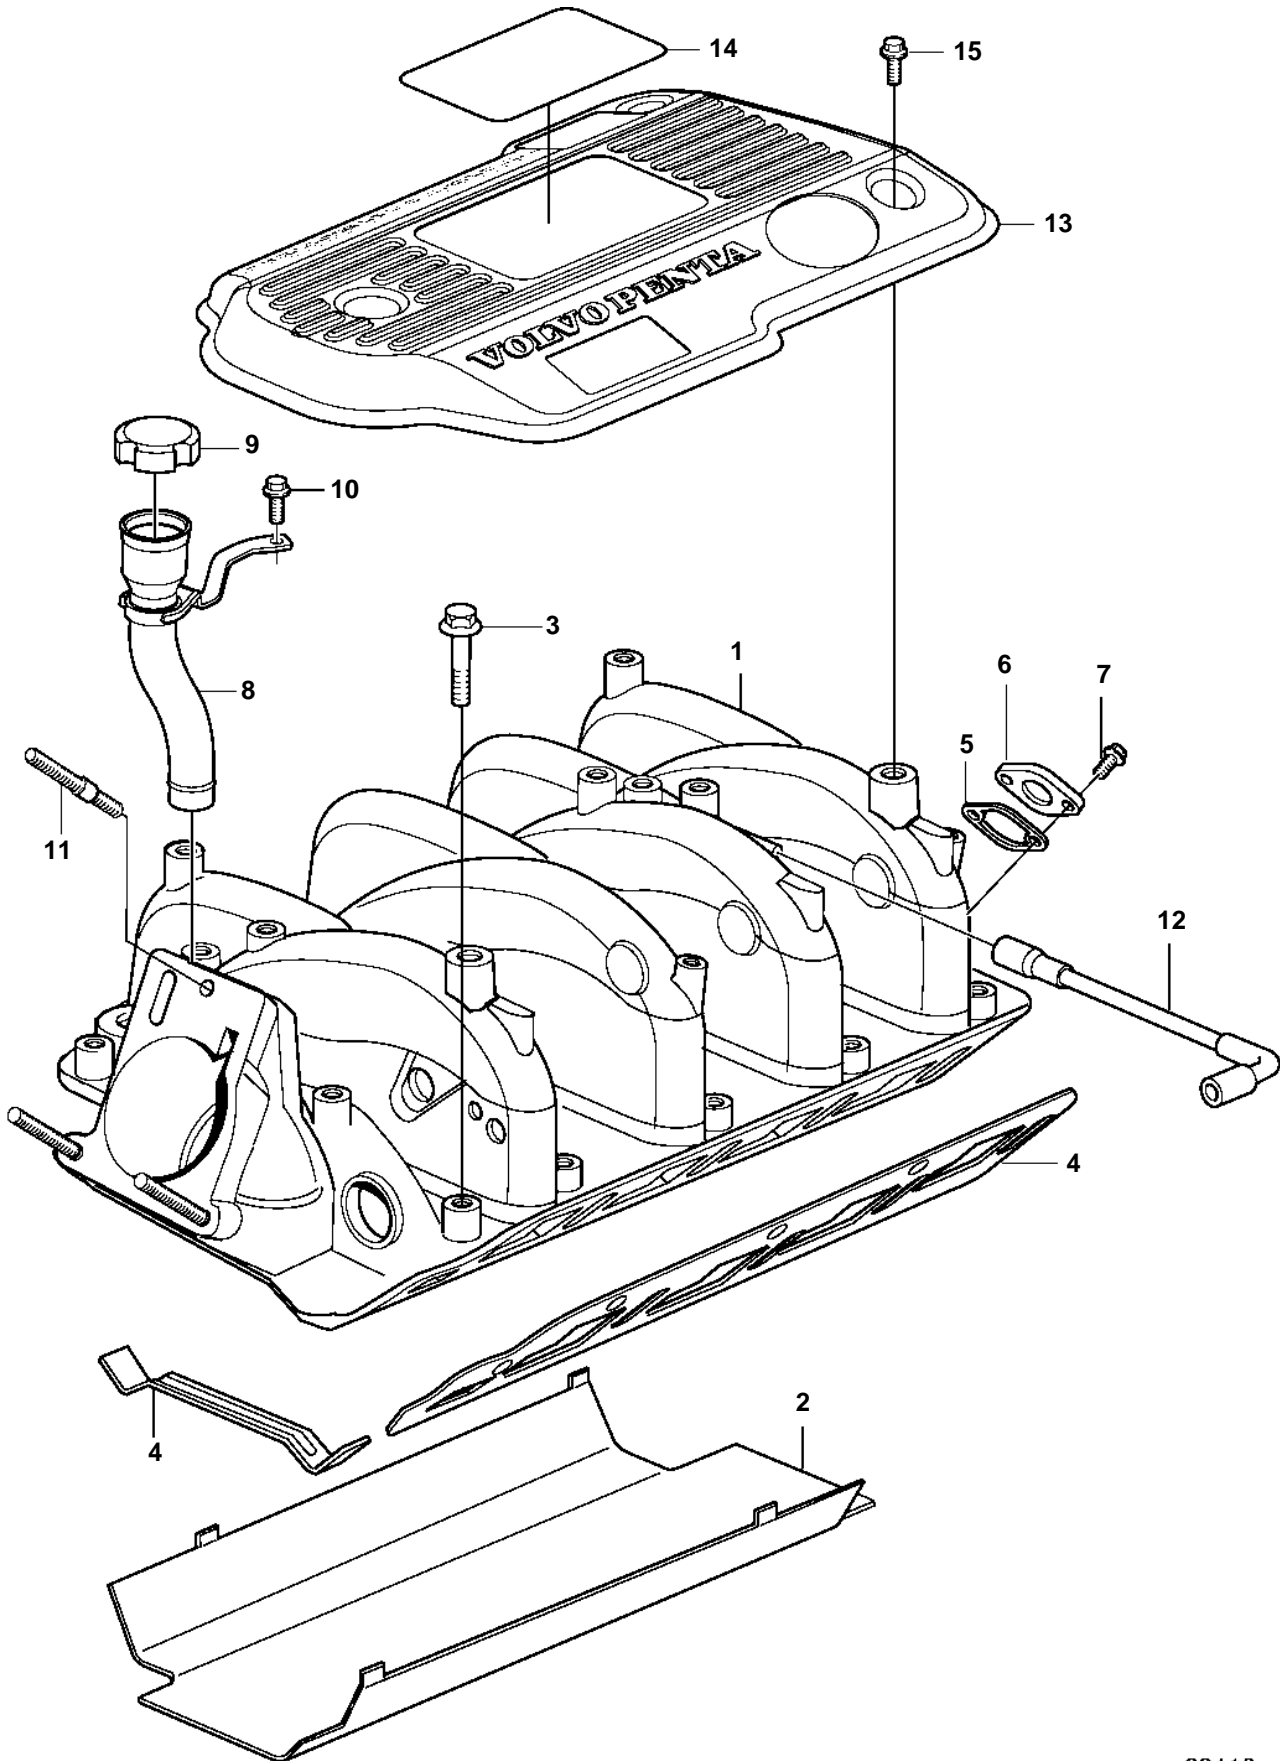

8.1Gi-G, 8.1Gi-GF

## 8.1Gi-G, 8.1Gi-GF

REF	PART NO.	QTY	DESCRIPTION	NOTES
1	3808519	1	Manifold	
2	3861324	1	Shield	
3	3808529	10	Screw	
4	3808528	1	Gasket	
5	3861023	1	Gasket	
6		1	Cover	
7	3861255	2	Screw	
8	3819138	1	Tube	
9	3863006	1	Cap	
10	947542	1	Screw	
11	3857486	3	Stud	
12	3589018	1	Hose	
13	3818428	1	Cover	
14	3861895	1	Decal	8.1Gi
15	946544	3	Flange screw	