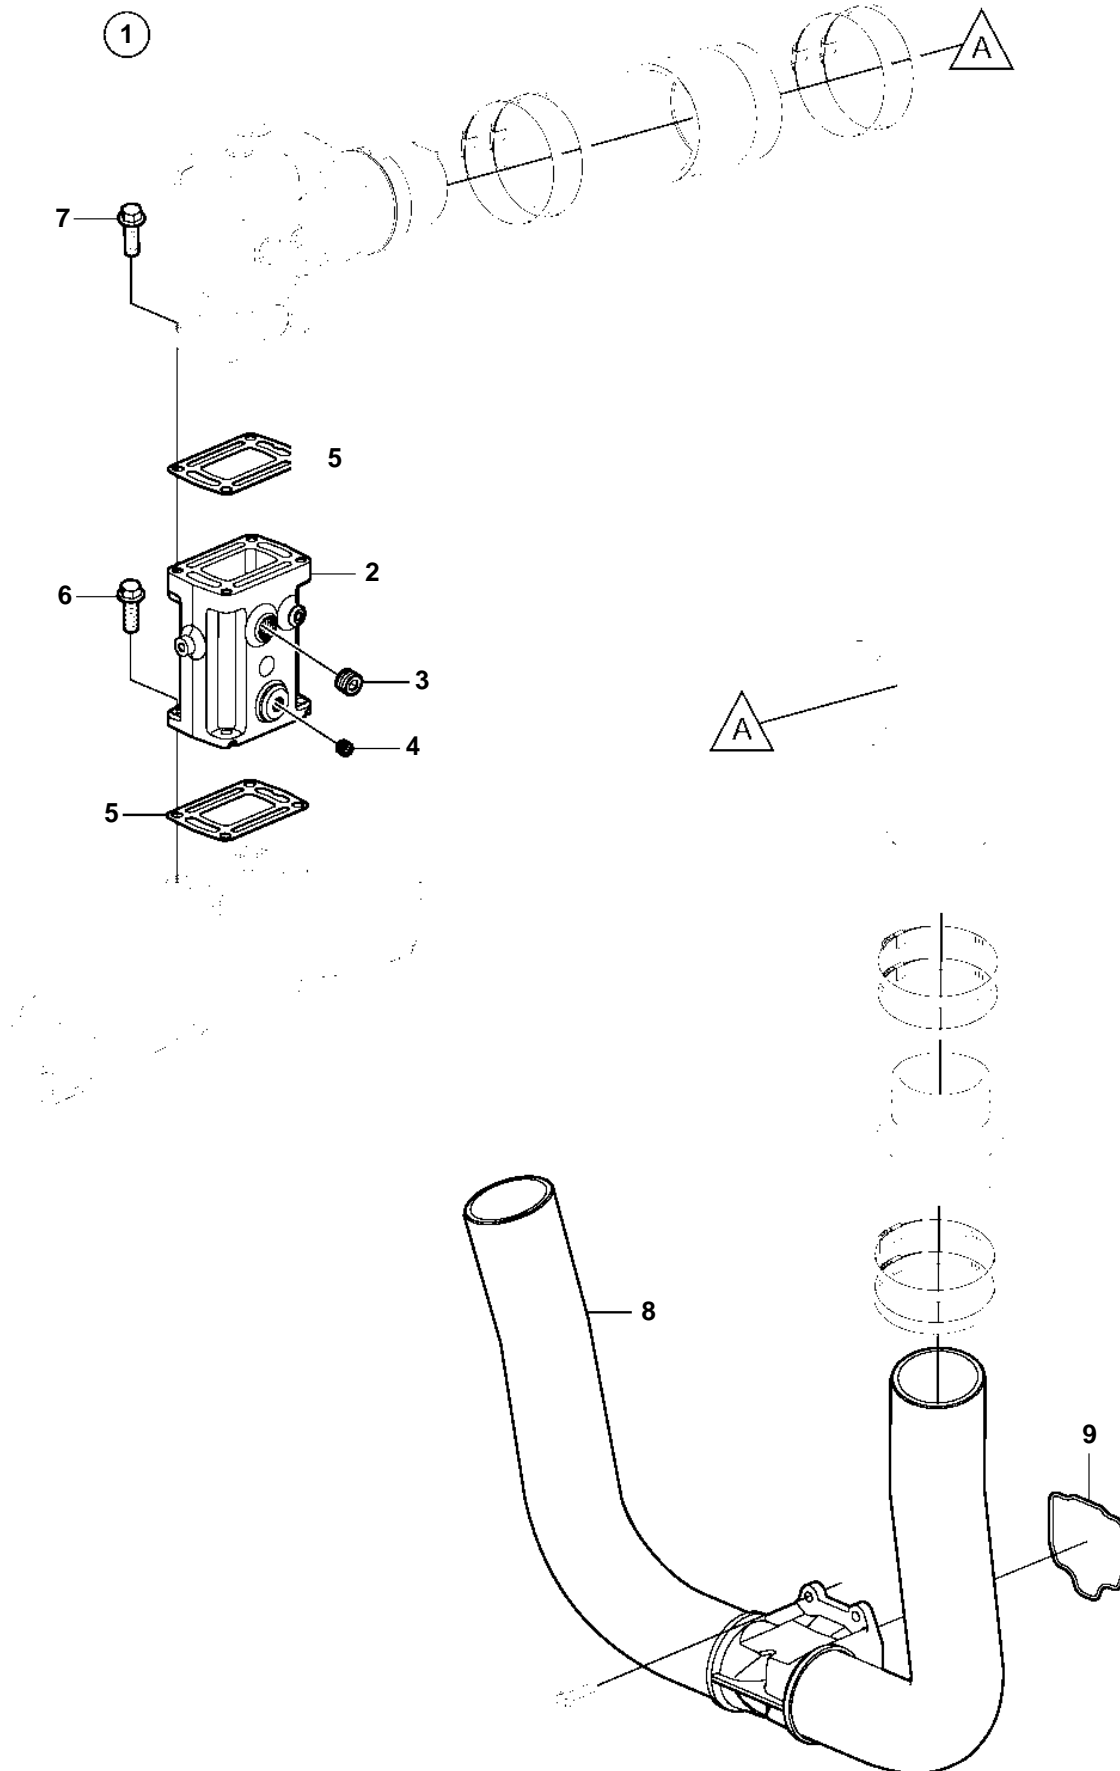

8.1Gi-G, 8.1Gi-GF, 8.1GXi-F, 8.1GXi-FF, 8.1OSi-C, 8.1OSi-CF

22016

8.1Gi-G, 8.1Gi-GF, 8.1GXi-F, 8.1GXi-FF, 8.1OSi-C, 8.1OSi-CF

REF	PART NO.	QTY	DESCRIPTION	NOTES
1	3840961	1	Exhaust pipe kit	
2	3842853	2	· Exhaust pipe	
3	3850999	4	· · Plug	
4	3850740	4	· · Plug	
5	3863191	2	· Gasket kit	
		4	· · Gasket	
6	3860582	8	· Screw	
7	3860582	6	· Screw	L=32mm
	3853547	2	· Screw	L=51mm
8	3841317	1	· Exhaust pipe	
9	3587651	1	Sealing kit	